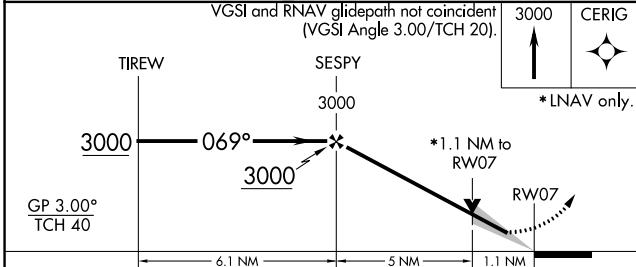

WAAS CH 82315 W07A	APP CRS 069°	Rwy Idg TDZE Apt Elev	3600 1016 1025
--	------------------------	-----------------------------	---

RNAV (GPS) RWY 7

PLATTEVILLE MUNI (PVB)

RNP APCH.

For uncompensated Baro-VNAV systems, LNAV/VNAV NA below -17°C or above 54°C.

MISSED APPROACH:
Climb to 3000 direct CERIG and hold.

AWOS-3 120.575	CHICAGO CENTER 133.95 281.4	UNICOM 122.7 (CTAF) 0
--------------------------	---------------------------------------	---------------------------------