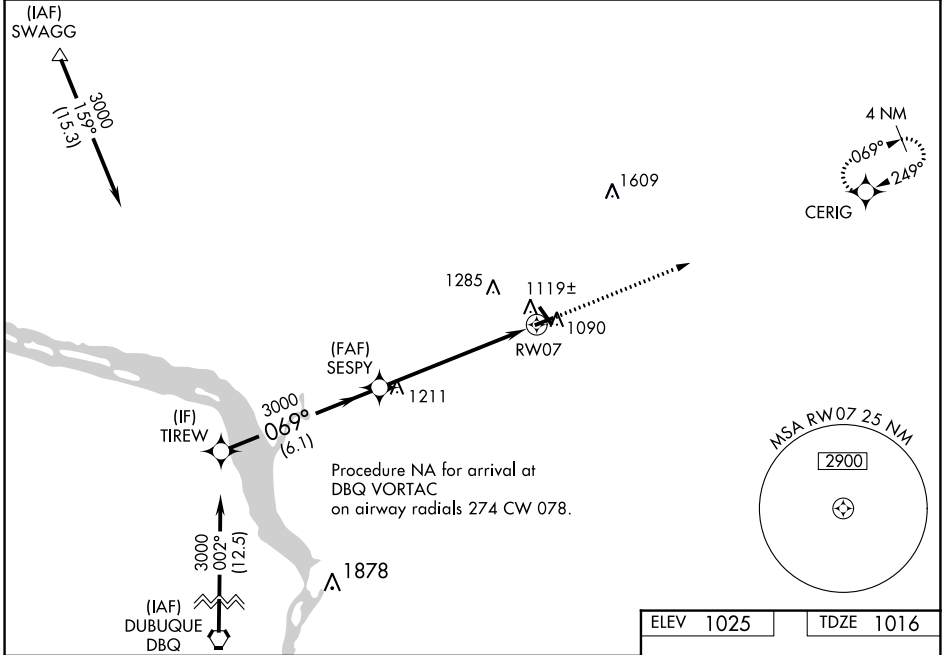

WAAS CH 82315 W07A	APP CRS 069°	Rwy Idg TDZE Apt Elev	3600 1016 1025
--	------------------------	-----------------------------	---

RNAV (GPS) RWY 7

PLATTEVILLE MUNI (PVB)

RNP APCH.

For uncompensated Baro-VNAV systems, LNAV/VNAV NA below -17°C or above 54°C.

MISSED APPROACH:
Climb to 3000 direct CERIG and hold.

AWOS-3 120.575	CHICAGO CENTER 133.95 281.4	UNICOM 122.7 (CTAF) 0
--------------------------	---------------------------------------	---------------------------------

51

4000 X 75

25

33

3600 X 75

0.8% UP

069°

REIL Rwy 15 and 33

MIRL Rwy 7-25 and 15-33

EC-3, 22 FEB 2024 to 21 MAR 2024

EC-3, 22 FEB 2024 to 21 MAR 2024