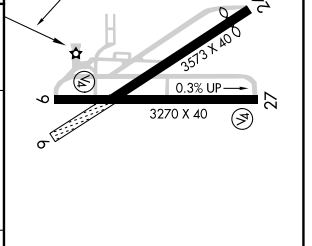

CATEGORY	A	B	C	D
CIRCLING	1400-1	612 (700-1)	1400-1³/₄ 612 (700-1³/₄)	NA