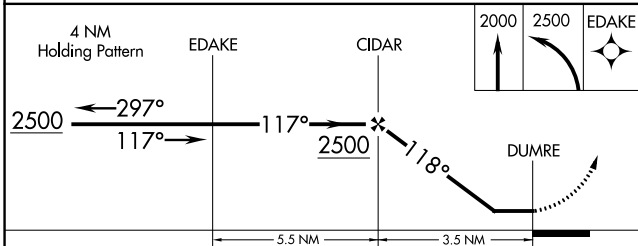

APP CRS	Rwy Idg	N/A
118°	TDZE	N/A
	Apt Elev	788

RNAV (GPS)-B

CAMPBELL (C81)

<p>▼ Use Chicago O'Hare altimeter setting. ▲ NA GPS or RNP-0.3 required. DME/DME RNP-0.3 NA.</p>	<p>MISSED APPROACH: Climb to 2000, then climbing left turn to 2500 direct EDAKE WP and hold.</p>
<p>CHICAGO APP CON 120.55 306.925</p>	<p>UNICOM 122.7 (CTAF)</p>

EC-3, 22 FEB 2024 to 21 MAR 2024

EC-3, 22 FEB 2024 to 21 MAR 2024

ELEV	788
------	-----

CATEGORY	A	B	C	D
CIRCLING	1400-1	612 (700-1)	1400-1 ³ / ₄ 612 (700-1 ³ / ₄)	NA