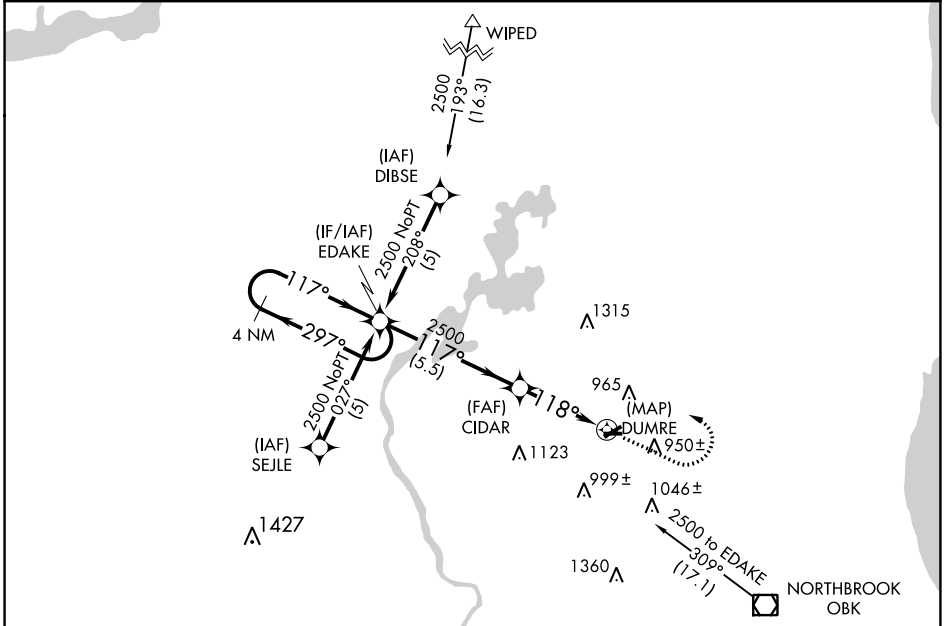

APP CRS	Rwy Idg	N/A
118°	TDZE	N/A
	Apt Elev	788

RNAV (GPS)-B

CAMPBELL (C81)

<p>▼ Use Chicago O'Hare altimeter setting. ▲ NA GPS or RNP-0.3 required. DME/DME RNP-0.3 NA.</p>	<p>MISSED APPROACH: Climb to 2000, then climbing left turn to 2500 direct EDAKE WP and hold.</p>
<p>CHICAGO APP CON 120.55 306.925</p>	<p>UNICOM 122.7 (CTAF)</p>

EC-3, 22 FEB 2024 to 21 MAR 2024

EC-3, 22 FEB 2024 to 21 MAR 2024

ELEV	788
------	-----

CATEGORY	A	B	C	D
CIRCLING	1400-1	612 (700-1)	1400-1 ³ / ₄ 612 (700-1 ³ / ₄)	NA