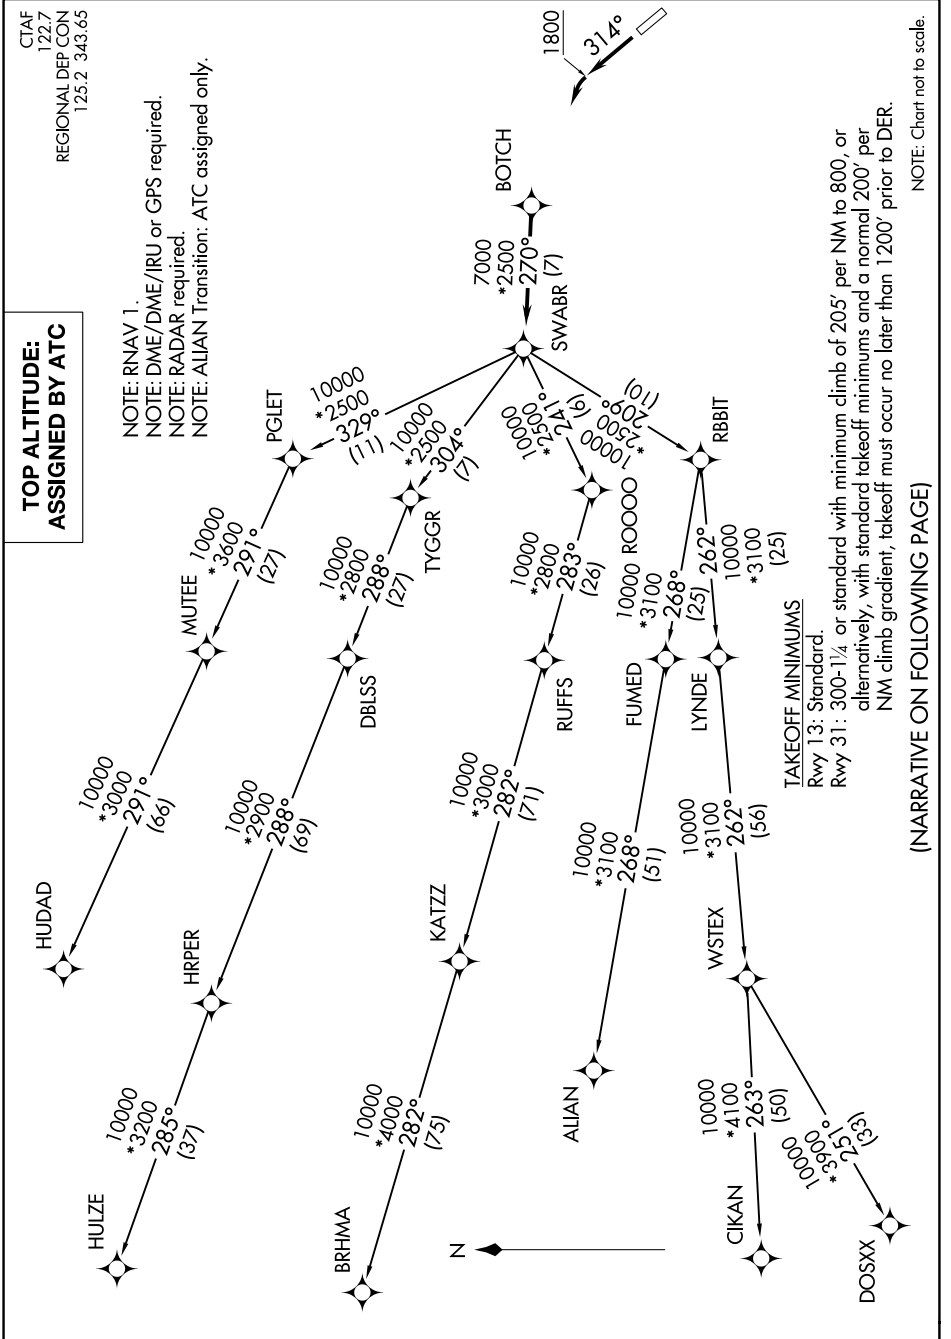

# SWABR ONE DEPARTURE (RNAV)

SC-2, 22 FEB 2024 to 21 MAR 2024

# SWABR ONE DEPARTURE (RNAV)

(NARRATIVE ON FOLLOWING PAGE)

SC-2, 22 FEB 2024 to 21 MAR 2024