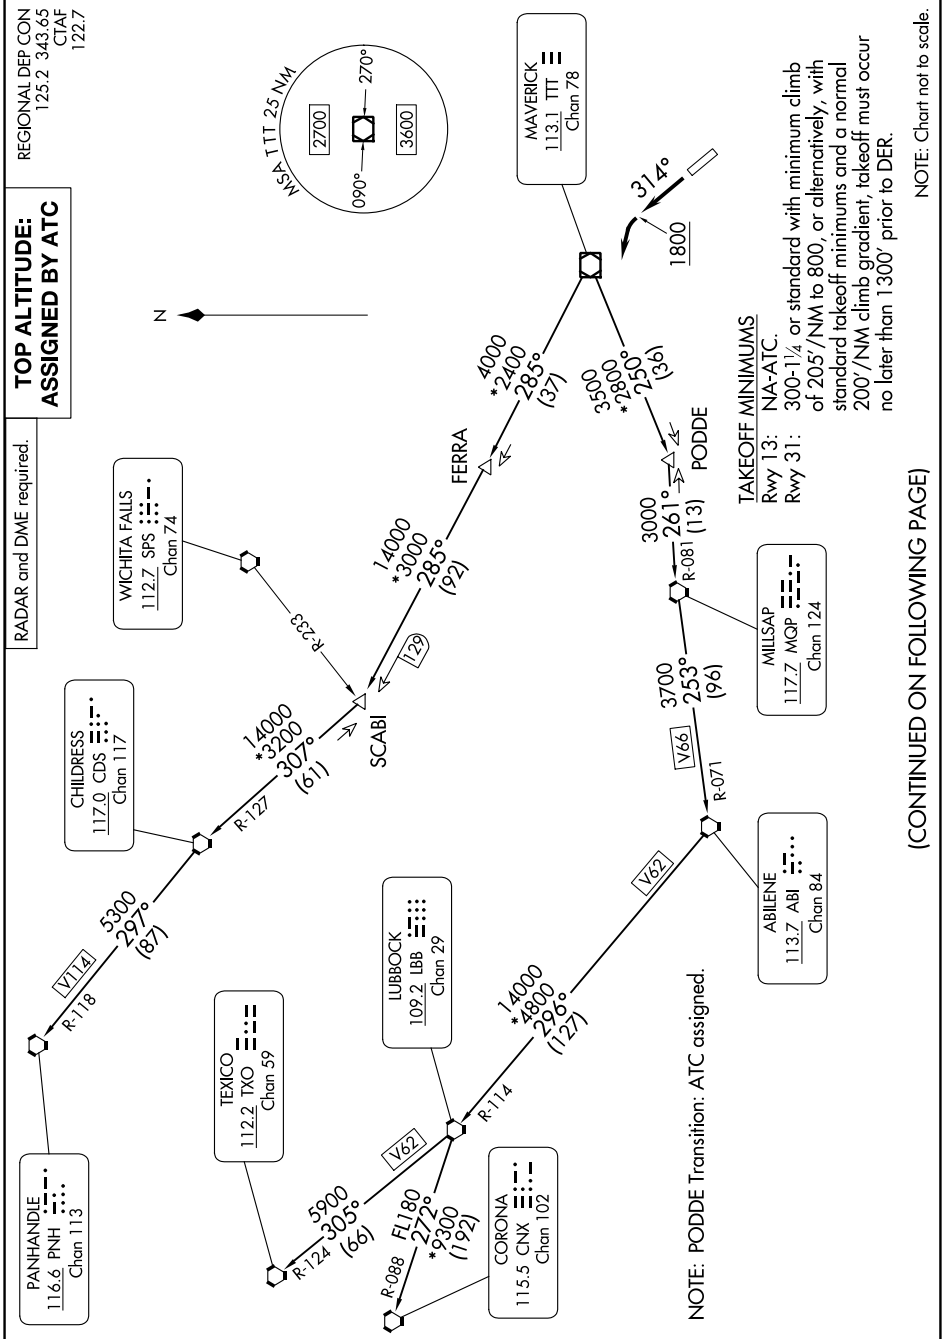

WORTH ONE DEPARTURE

SC-2, 22 FEB 2024 to 21 MAR 2024

(CONTINUED ON FOLLOWING PAGE)

SC-2, 22 FEB 2024 to 21 MAR 2024