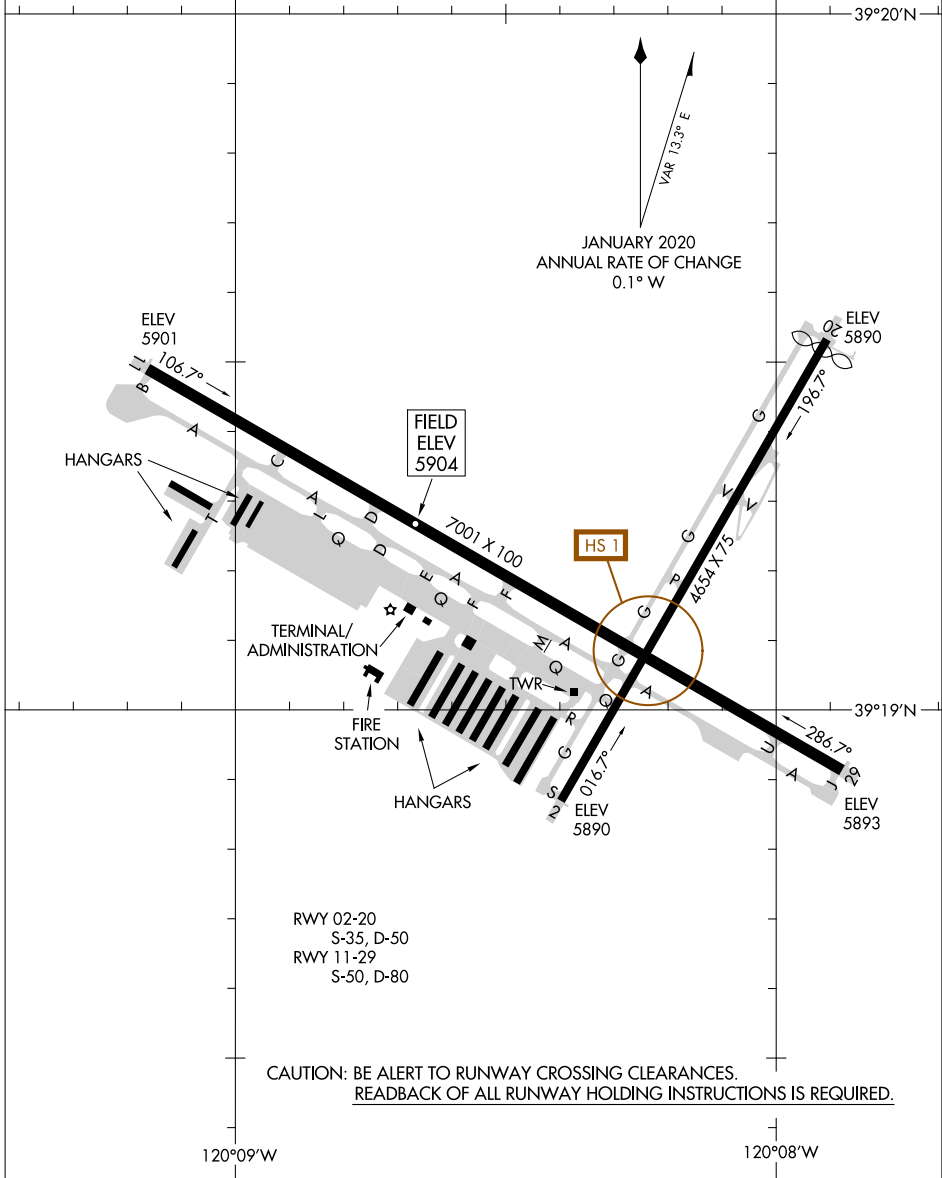

23110

AIRPORT DIAGRAM

AL-6021 (FAA)

TRUCKEE-TAHOE (TRK)
TRUCKEE, CALIFORNIA

D-ATIS
118.0
AWOS-3PT
118.0
TRUCKEE TOWER*
120.575
GND CON
118.3

39°20'N

 JANUARY 2020
 ANNUAL RATE OF CHANGE
 0.1° W

SW-2, 22 FEB 2024 to 21 MAR 2024

SW-2, 22 FEB 2024 to 21 MAR 2024

39°19'N

RWY 02-20
S-35, D-50
RWY 11-29
S-50, D-80

CAUTION: BE ALERT TO RUNWAY CROSSING CLEARANCES.
READBCK OF ALL RUNWAY HOLDING INSTRUCTIONS IS REQUIRED.

120°09'W

120°08'W

AIRPORT DIAGRAM

23110

TRUCKEE, CALIFORNIA
TRUCKEE-TAHOE (TRK)