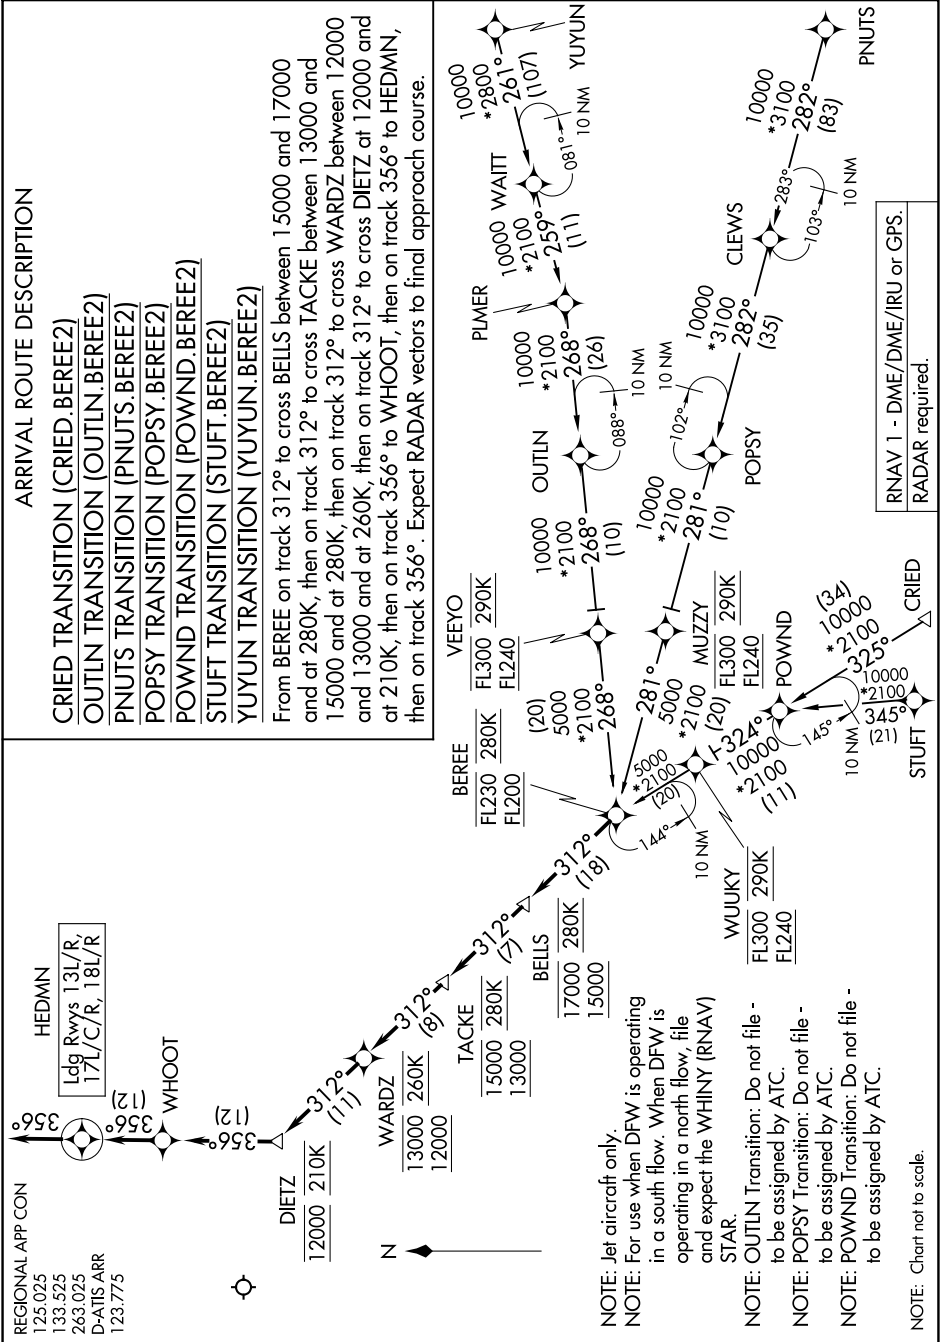

# BEREE TWO ARRIVAL (RNAV)

AL-6039 (FAA)

DALLAS-FORT WORTH, TEXAS

SC-2, 22 FEB 2024 to 21 MAR 2024

# BEREE TWO ARRIVAL (RNAV)

SC-2, 22 FEB 2024 to 21 MAR 2024