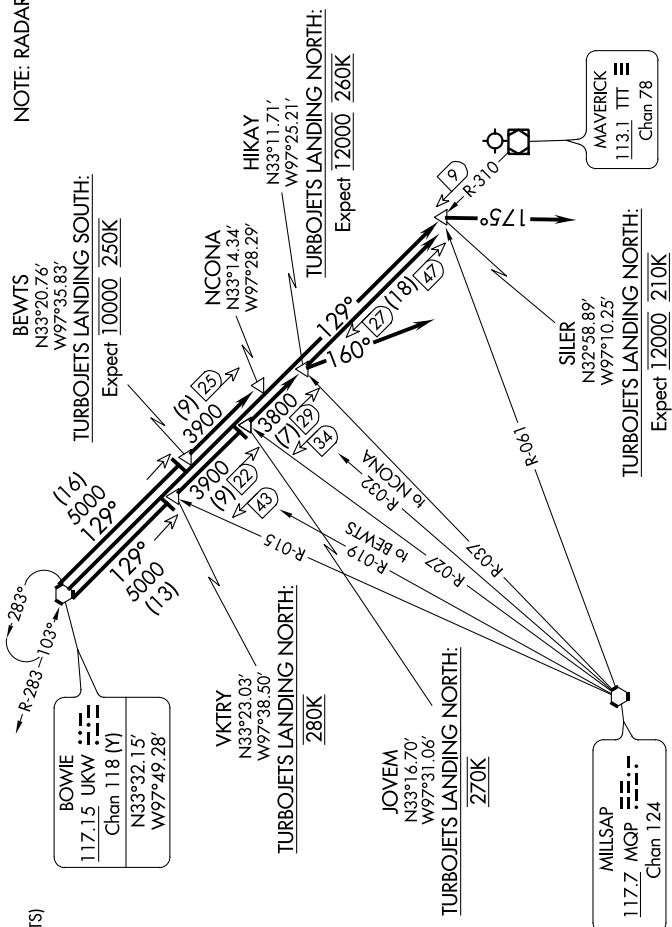

BOWIE SEVEN ARRIVAL

Arrival Routes

SC-2, 22 FEB 2024 to 21 MAR 2024

NOTE: RADAR required.

BOWIE SEVEN ARRIVAL

Arrival Routes

(NARRATIVE ON FOLLOWING PAGE)

NOTE: Chart not to scale.

SC-2, 22 FEB 2024 to 21 MAR 2024