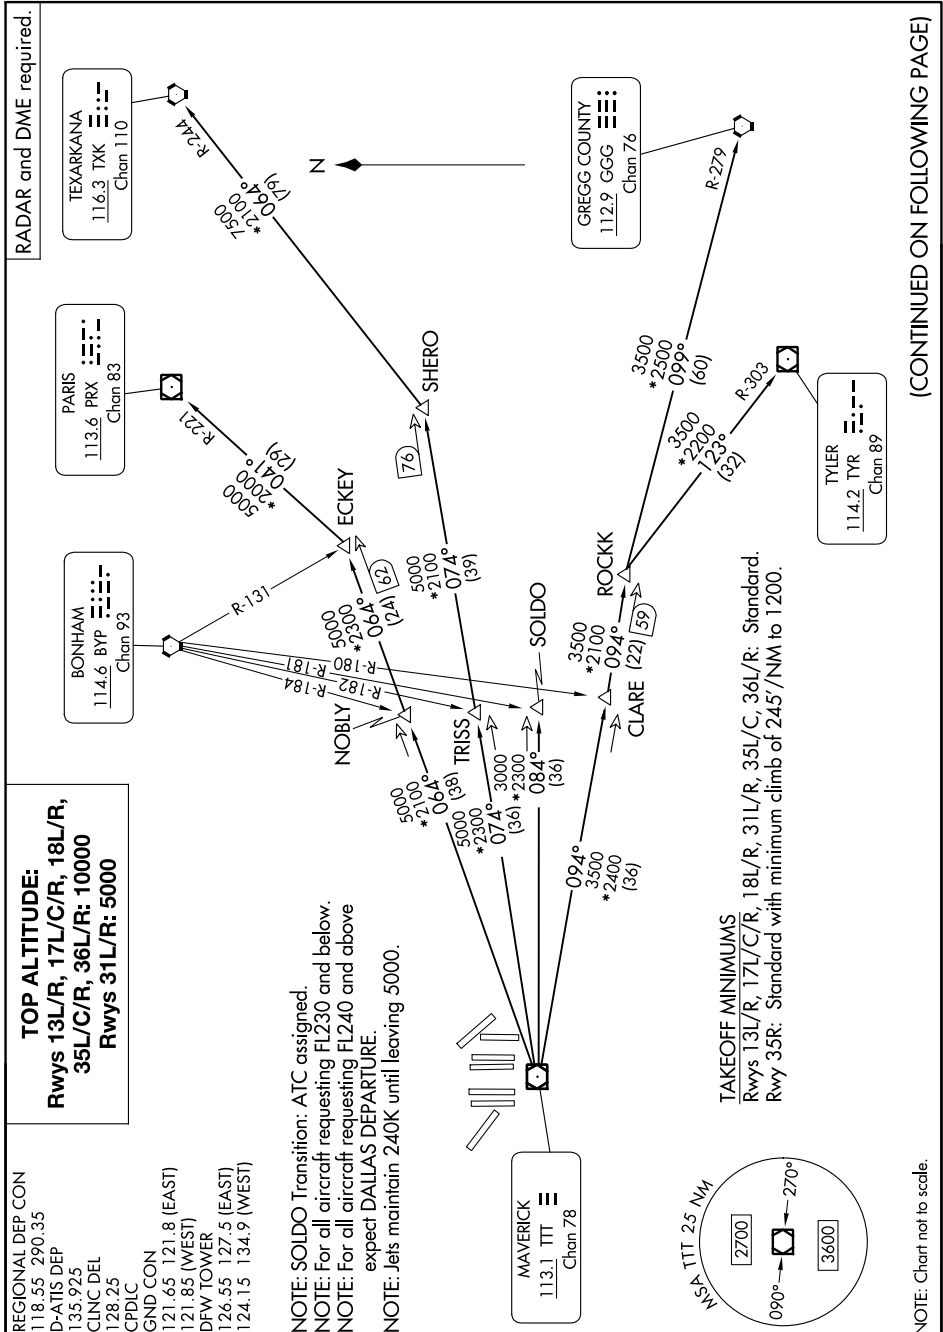

GARLAND FIVE DEPARTURE

SC-2, 22 FEB 2024 to 21 MAR 2024

GARLAND FIVE DEPARTURE

SC-2, 22 FEB 2024 to 21 MAR 2024

NOTE: Chart not to scale.