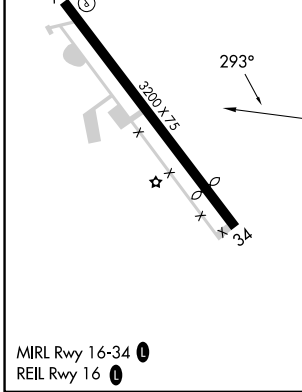

RNAV (GPS)-B TURNERS FALLS (ØB5)

APP CRS	Rwy Idg	N/A
293°	TDZE	N/A
	Apt Elev	359

RNP APCH.

NA
Circling Rwy 34 NA at night. Obtain local altimeter setting on CTAF;
when not received, use Orange altimeter setting and increase all MDA 60 feet.

MISSED APPROACH: (MAX 210K)
Climbing right turn to 3500 direct
YIDPU and hold.

BOSTON CENTER
123.75 338.2

UNICOM
123.0 (CTAF) 1

CATEGORY	A	B	C	D
CIRCLING	1480-1¼ 1121 (1200-1¼)	1480-1½ 1121 (1200-1½)	1640-3 1281 (1300-3)	NA