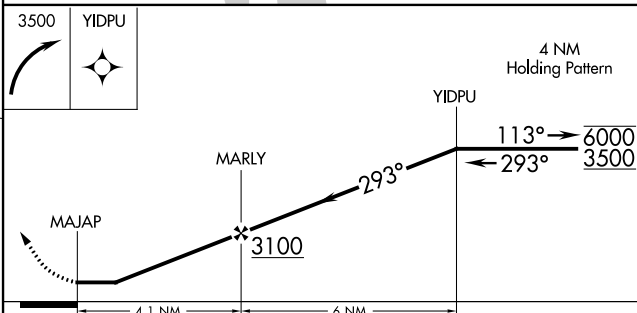

RNAV (GPS)-B TURNERS FALLS (ØB5)

APP CRS	Rwy Idg	N/A
293°	TDZE	N/A
	Apt Elev	359

RNP APCH.

NA
Circling Rwy 34 NA at night. Obtain local altimeter setting on CTAF;
when not received, use Orange altimeter setting and increase all MDA 60 feet.

MISSED APPROACH: (MAX 210K)
Climbing right turn to 3500 direct
YIDPU and hold.

BOSTON CENTER
123.75 338.2

UNICOM
123.0 (CTAF) 1

CATEGORY	A	B	C	D
CIRCLING	1480-1¼ 1121 (1200-1¼)	1480-1½ 1121 (1200-1½)	1640-3 1281 (1300-3)	NA