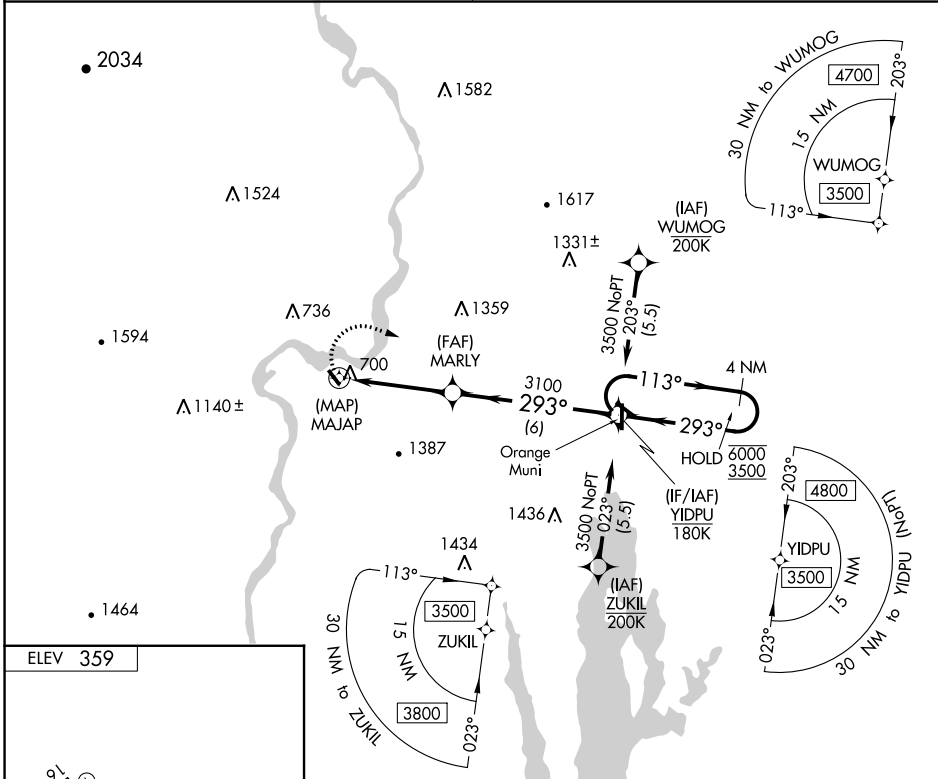

RNAV (GPS)-B TURNERS FALLS (ØB5)

APP CRS	Rwy Idg	N/A
293°	TDZE	N/A
	Apt Elev	359

RNP APCH.

NA
Circling Rwy 34 NA at night. Obtain local altimeter setting on CTAF;
when not received, use Orange altimeter setting and increase all MDA 60 feet.

MISSED APPROACH: (MAX 210K)
Climbing right turn to 3500 direct
YIDPU and hold.

BOSTON CENTER
123.75 338.2

UNICOM
123.0 (CTAF) 1

CATEGORY	A	B	C	D
CIRCLING	1480-1¼ 1121 (1200-1¼)	1480-1½ 1121 (1200-1½)	1640-3 1281 (1300-3)	NA

NE-1, 22 FEB 2024 to 21 MAR 2024

NE-1, 22 FEB 2024 to 21 MAR 2024