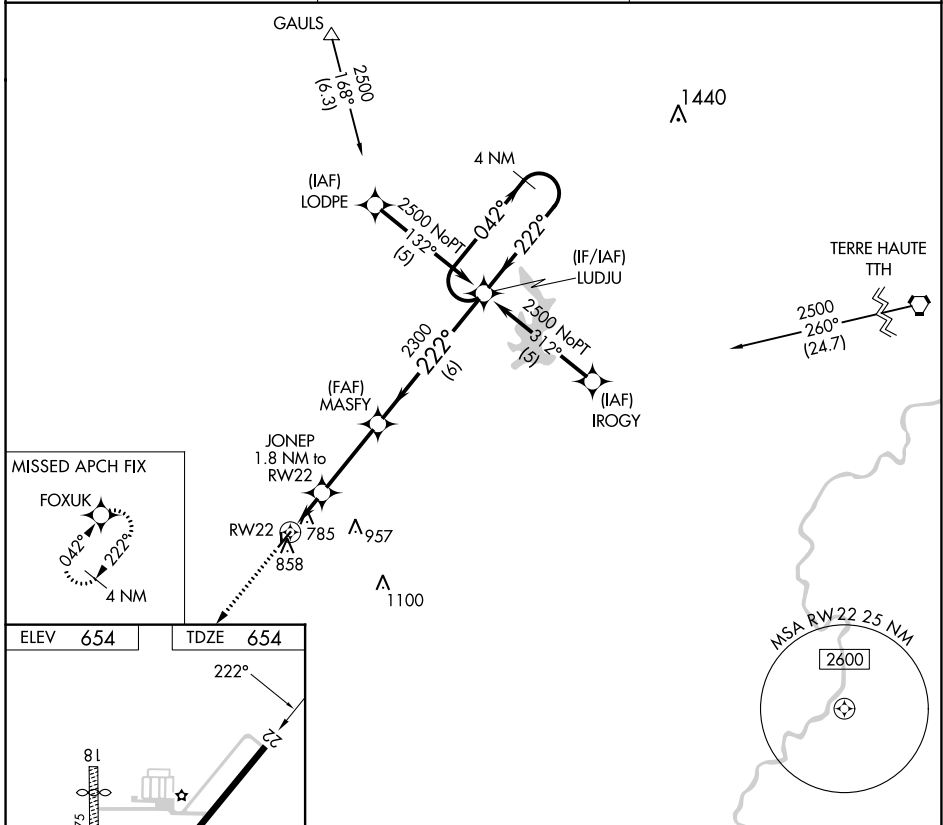

APP CRS	Rwy Idg	4001
222°	TDZE	654
	Apt Elev	654

RNAV (GPS) RWY 22

CASEY MUNI (1H8)

RNP APCH.	MISSED APPROACH: Climb to 2300 direct FOXUK and hold.
<p>▼ Rwy 22 helicopter visibility reduction below 3/4 SM NA.</p> <p>▲ NA Use Terre Haute Rgnl altimeter setting; when not received, use Robinson altimeter setting.</p>	

HUF ASOS 127.5 269.375	HULMAN APP CON 125.45 263.125	UNICOM 122.8 (CTAF) 0
----------------------------------	---	---------------------------------

EC-3, 22 FEB 2024 to 21 MAR 2024

EC-3, 22 FEB 2024 to 21 MAR 2024