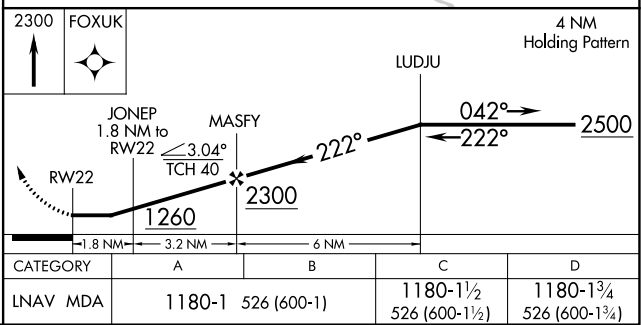

APP CRS	Rwy Idg	4001
222°	TDZE	654
	Apt Elev	654

RNAV (GPS) RWY 22

CASEY MUNI (1H8)

RNP APCH.	MISSED APPROACH: Climb to 2300 direct FOXUK and hold.
▼ Rwy 22 helicopter visibility reduction below 3/4 SM NA. ▲ NA Use Terre Haute Rgnl altimeter setting; when not received, use Robinson altimeter setting.	

HUF ASOS 127.5 269.375	HULMAN APP CON 125.45 263.125	UNICOM 122.8 (CTAF) 0

EC-3, 22 FEB 2024 to 21 MAR 2024

EC-3, 22 FEB 2024 to 21 MAR 2024