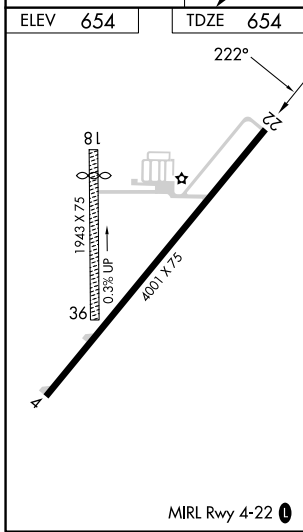

APP CRS	Rwy Idg	4001
222°	TDZE	654
	Apt Elev	654

RNAV (GPS) RWY 22

CASEY MUNI (1H8)

RNP APCH.	MISSED APPROACH: Climb to 2300 direct FOXUK and hold.
▼ Rwy 22 helicopter visibility reduction below 3/4 SM NA. ▲ NA Use Terre Haute Rgnl altimeter setting; when not received, use Robinson altimeter setting.	

HUF ASOS 127.5 269.375	HULMAN APP CON 125.45 263.125	UNICOM 122.8 (CTAF) 0

EC-3, 22 FEB 2024 to 21 MAR 2024

EC-3, 22 FEB 2024 to 21 MAR 2024