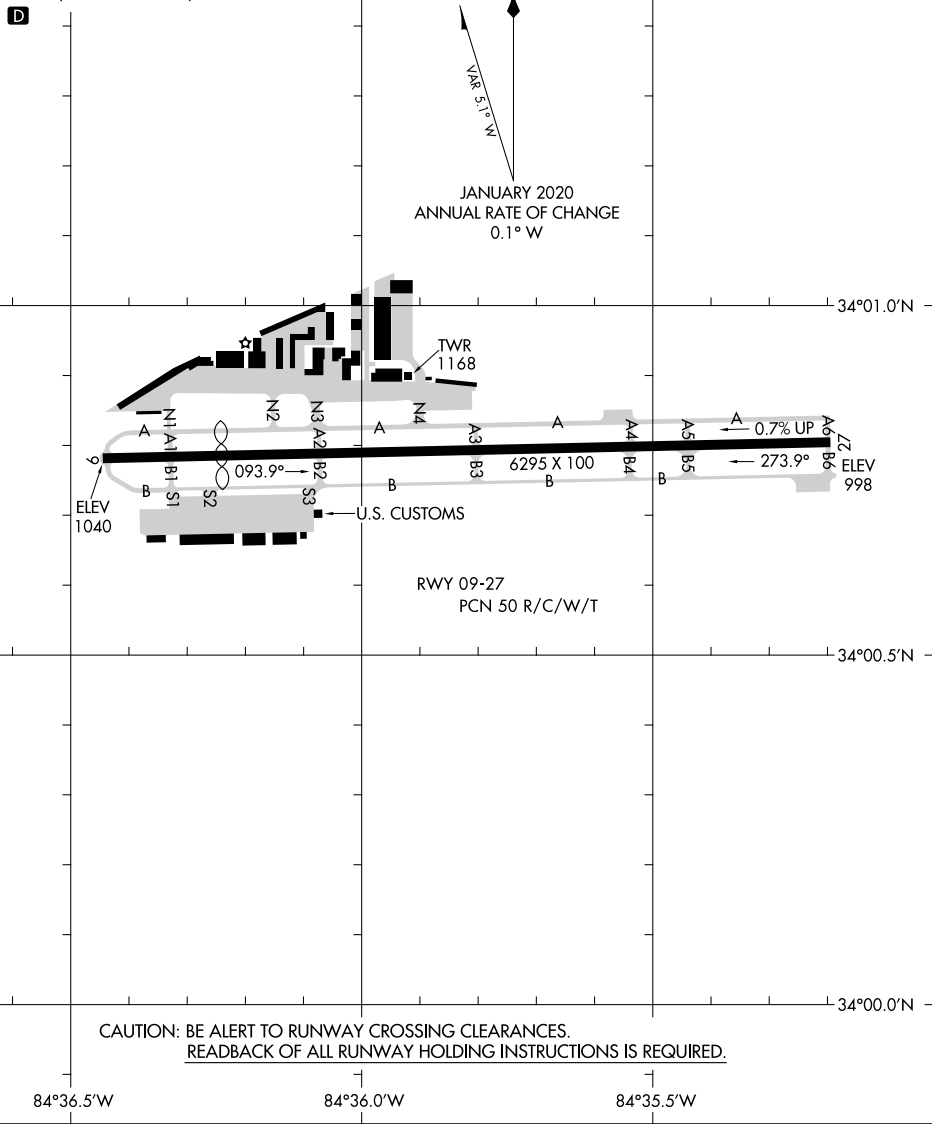

# AIRPORT DIAGRAM

FIELD  
 ELEV  
 1040

SE-4, 22 FEB 2024 to 21 MAR 2024

SE-4, 22 FEB 2024 to 21 MAR 2024