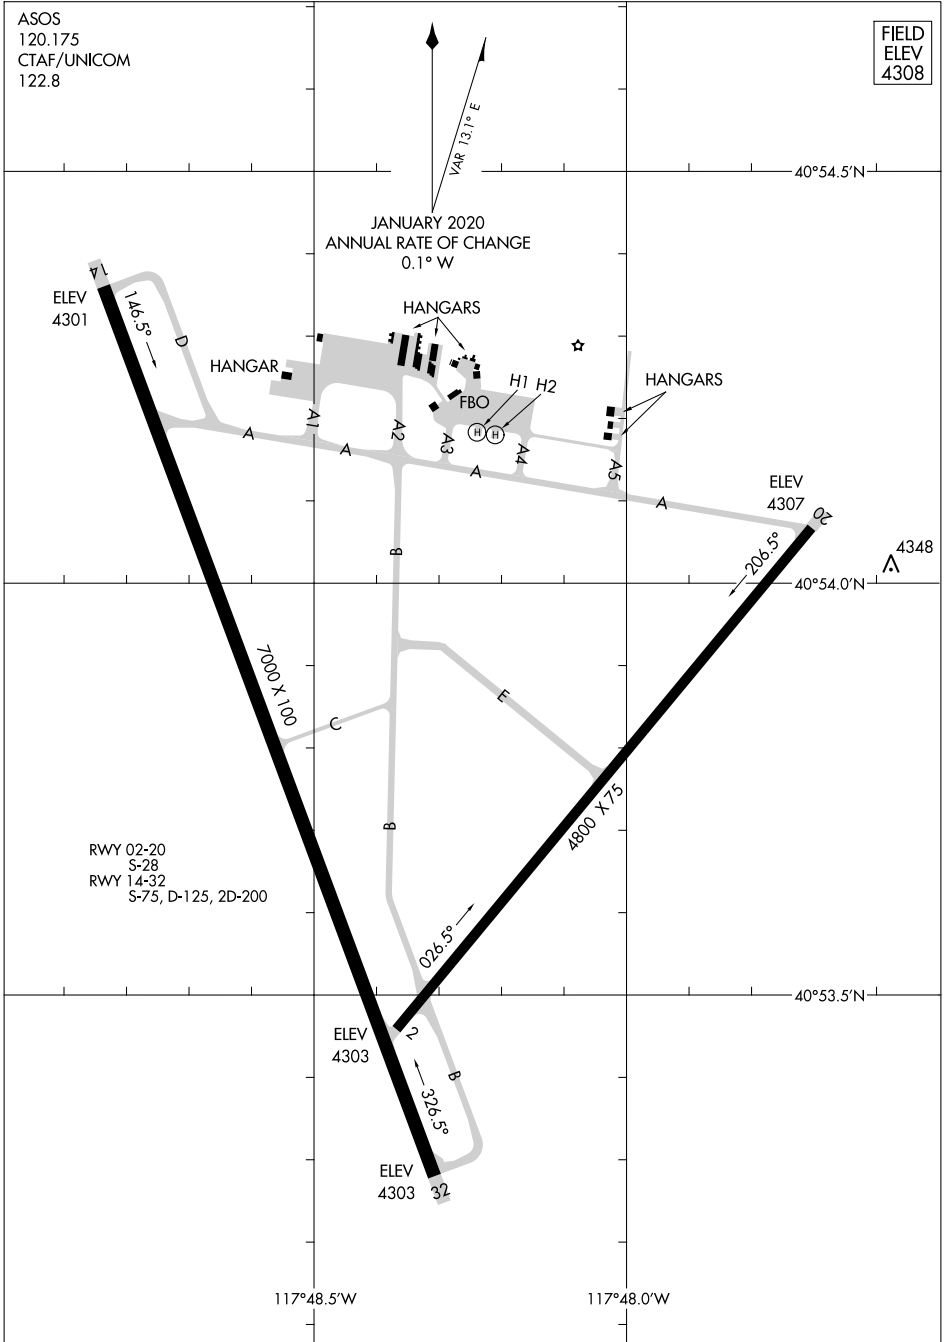

22363

# AIRPORT DIAGRAM

WINNEMUCCA MUNI (WMC)  
WINNEMUCCA, NEVADA

AL-6471 (FAA)

ASOS  
120.175  
CTAF/UNICOM  
122.8

FIELD  
ELEV  
4308

SW-4, 22 FEB 2024 to 21 MAR 2024

SW-4, 22 FEB 2024 to 21 MAR 2024

# AIRPORT DIAGRAM

22363

WINNEMUCCA, NEVADA  
WINNEMUCCA MUNI (WMC)