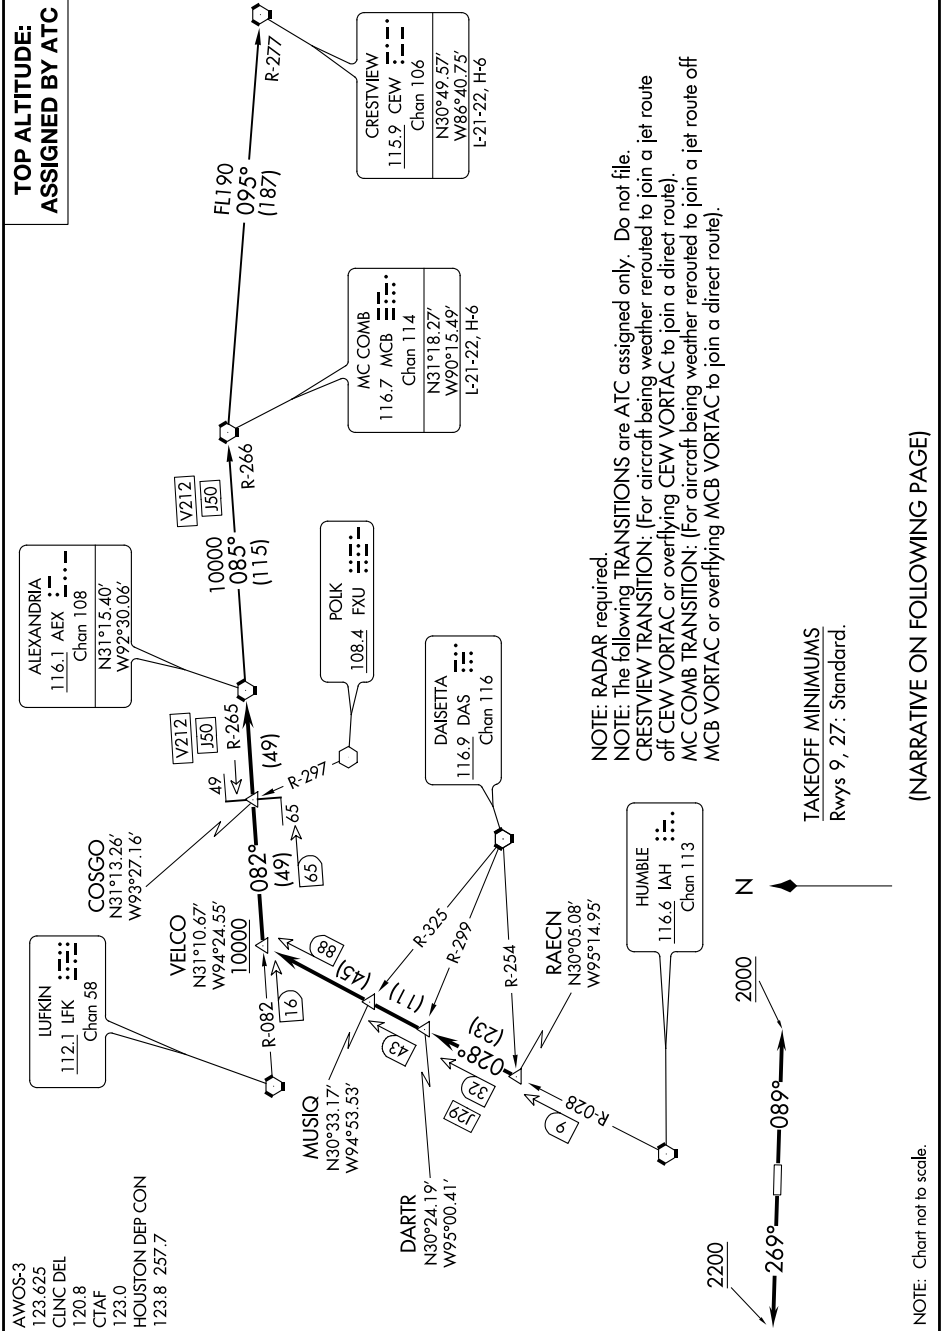

ALEXANDRIA THREE DEPARTURE

SC-5, 22 FEB 2024 to 21 MAR 2024

**TOP ALTITUDE:
ASSIGNED BY ATC**

AWOS-3
123.625
CLNC DEL
120.8
CTAF
123.0
HOUSTON DEP CON
123.8 257.7

NOTE: RADAR required.
 NOTE: The following TRANSITIONS are ATC assigned only. Do not file.
 CRESTVIEW TRANSITION: (For aircraft being weather routed to join a jet route off CEW VORTAC or overlying CEW VORTAC to join a direct route).
 MC COMB TRANSITION: (For aircraft being weather routed to join a jet route off MCB VORTAC or overlying MCB VORTAC to join a direct route).

TAKEOFF MINIMUMS
 Rwy's 9, 27: Standard.

NOTE: Chart not to scale.

(NARRATIVE ON FOLLOWING PAGE)

ALEXANDRIA THREE DEPARTURE

SC-5, 22 FEB 2024 to 21 MAR 2024