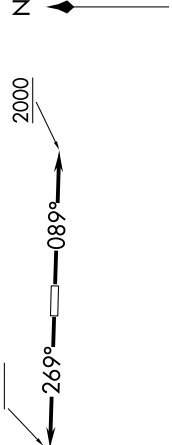

ALEXANDRIA THREE DEPARTURE

SC-5, 22 FEB 2024 to 21 MAR 2024

**TOP ALTITUDE:
ASSIGNED BY ATC**

AWOS-3
123.625
CLNC DEL
120.8
CTAF
123.0
HOUSTON DEP CON
123.8 257.7

NOTE: RADAR required.
 NOTE: The following TRANSITIONS are ATC assigned only. Do not file.
 CRESTVIEW TRANSITION: (For aircraft being weather routed to join a jet route off CEW VORTAC or overlying CEW VORTAC to join a direct route).
 MC COMB TRANSITION: (For aircraft being weather routed to join a jet route off MCB VORTAC or overlying MCB VORTAC to join a direct route).

TAKEOFF MINIMUMS
 Rwy's 9, 27: Standard.

NOTE: Chart not to scale.

(NARRATIVE ON FOLLOWING PAGE)

ALEXANDRIA THREE DEPARTURE

SC-5, 22 FEB 2024 to 21 MAR 2024