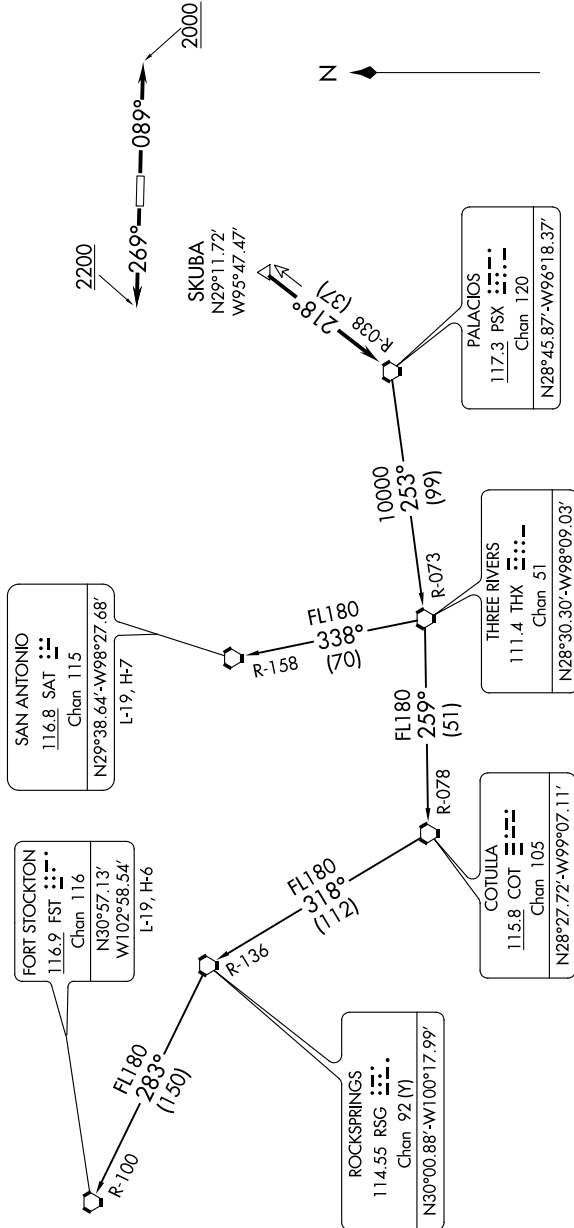

# PALACIOS THREE DEPARTURE

TOP ALTITUDE:  
ASSIGNED BY ATC

TAKEOFF MINIMUMS  
Rwys 9, 27: Standard.

RADAR and DME required.

AWOS-3  
123.625  
CLNC DEL  
120.8  
CTAF  
123.0  
HOUSTON DEP CON  
123.8 257.7

SC-5, 22 FEB 2024 to 21 MAR 2024

(NARRATIVE ON FOLLOWING PAGE)

NOTE: Chart not to scale.

SC-5, 22 FEB 2024 to 21 MAR 2024

# PALACIOS THREE DEPARTURE