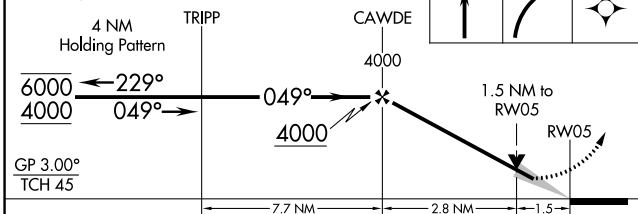

WAAS CH 78324 W05A	APP CRS 049°	Rwy Idg TDZE Apt Elev	3914 2586 2586

RNAV (GPS) RWY 5

PLACERVILLE (P.V.F.)

RNP APCH - GPS.

⚠ Circling NA northwest of Rwy 5-23. For uncompensated Baro-VNAV systems, LNAV/VNAV NA below -20°C or above 54°C.

⚠ MISSED APPROACH: Climb to 3200 then climbing right turn to 4500 direct TRIPP and hold.

AWOS-3 128.125	NORCAL APP CON 127.4 317.5	UNICOM 122.8 (CTAF)

VGSI and RNAV glidepath not coincident (VGSI Angle 3.00/TCH 22).

ELEV 2586	TDZE 2586

CATEGORY	A	B	C	D
LPV DA	2966-1	380 (400-1)		NA
LNAV/VNAV DA	2970-1½	384 (400-1½)		NA
LNAV MDA	3080-1	494 (500-1)		NA
CIRCLING	3180-1 594 (600-1)	3440-1¼ 854 (900-1¼)		NA

SW-2, 22 FEB 2024 to 21 MAR 2024

SW-2, 22 FEB 2024 to 21 MAR 2024