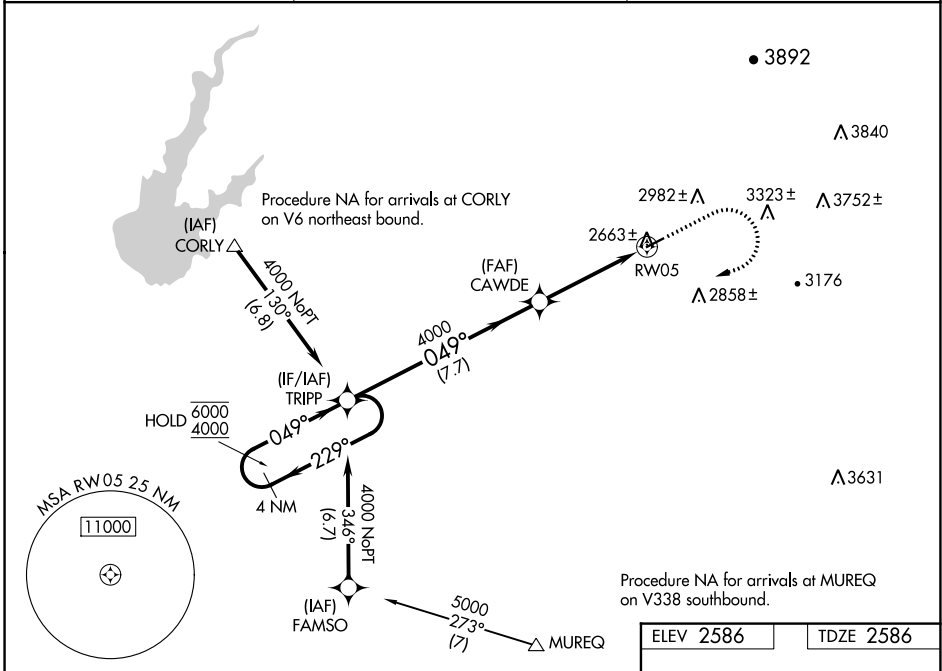

WAAS CH 78324 W05A	APP CRS 049°	Rwy Idg TDZE Apt Elev	3914 2586 2586
--	------------------------	-----------------------------	---

RNAV (GPS) RWY 5

PLACERVILLE (P.V.F.)

RNP APCH - GPS.

⚠ Circling NA northwest of Rwy 5-23. For uncompensated Baro-VNAV systems, LNAV/VNAV NA below -20°C or above 54°C.

⚠ MISSED APPROACH: Climb to 3200 then climbing right turn to 4500 direct TRIPP and hold.

AWOS-3 128.125	NORCAL APP CON 127.4 317.5	UNICOM 122.8 (CTAF)
--------------------------	--------------------------------------	-------------------------------

VGSI and RNAV glidepath not coincident (VGSI Angle 3.00/TCH 22).

ELEV 2586	TDZE 2586
-----------	-----------

CATEGORY	A	B	C	D
LPV DA	2966-1	380 (400-1)		NA
LNAV/VNAV DA	2970-1½	384 (400-1½)		NA
LNAV MDA	3080-1	494 (500-1)		NA
CIRCLING	3180-1 594 (600-1)	3440-1¼ 854 (900-1¼)		NA

SW-2, 22 FEB 2024 to 21 MAR 2024

SW-2, 22 FEB 2024 to 21 MAR 2024