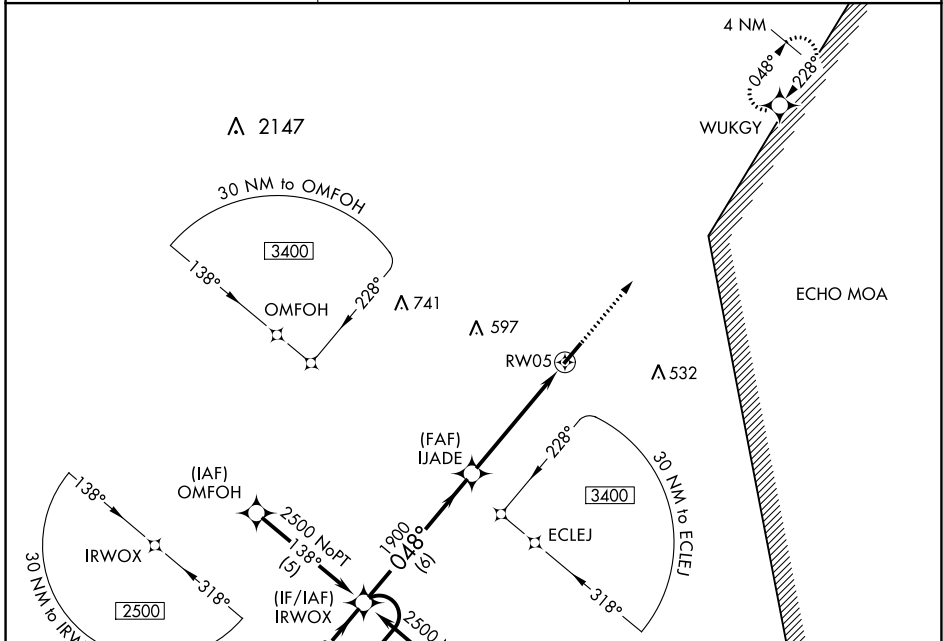

WAAS CH 66004 W05A	APP CRS 048°	Rwy Idg TDZE Apt Elev	5005 196 202
--	------------------------	-----------------------------	---

RNAV (GPS) RWY 5

HARNETT RGNL JETPORT (HRJ)

RNP APCH - GPS.	MISSED APPROACH: Climb to 3400 direct WUKGY and hold, continue climb in hold to 3400.
-----------------	---

AWOS-3 119.025	FAYETTEVILLE APP CON 125.175 285.575	UNICOM 122.7 (CTAF) 0
--------------------------	--	--

ELEV 202	TDZE 196
----------	----------

CATEGORY	A	B	C	D
LPV DA	475-1 279 (300-1)			NA
LNAV MDA	640-1	444 (500-1)	640-1 1/8 444 (500-1 3/8)	NA
C CIRCLING	660-1 458 (500-1)	720-1 518 (600-1)	780-1 1/2 578 (600-1 1/2)	NA

SE-2, 22 FEB 2024 to 21 MAR 2024

SE-2, 22 FEB 2024 to 21 MAR 2024