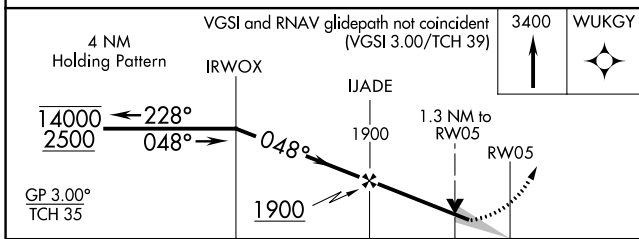

WAAS CH 66004 W05A	APP CRS 048°	Rwy Idg TDZE Apt Elev	5005 196 202
--	------------------------	-----------------------------	---

RNAV (GPS) RWY 5

HARNETT RGNL JETPORT (HRJ)

RNP APCH - GPS.	MISSED APPROACH: Climb to 3400 direct WUKGY and hold, continue climb in hold to 3400.
-----------------	---

AWOS-3 119.025	FAYETTEVILLE APP CON 125.175 285.575	UNICOM 122.7 (CTAF) 0
--------------------------	--	--

ELEV 202	TDZE 196
----------	----------

CATEGORY	A	B	C	D
LPV DA	475-1 279 (300-1)			NA
LNAV MDA	640-1	444 (500-1)	640-1 1/8 444 (500-1 3/8)	NA
C CIRCLING	660-1 458 (500-1)	720-1 518 (600-1)	780-1 1/2 578 (600-1 1/2)	NA