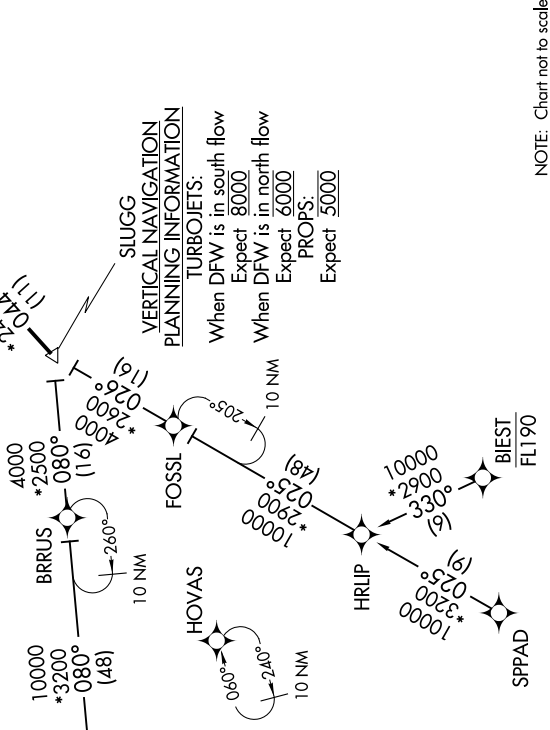

LIKES THREE ARRIVAL (RNAV)

FORT WORTH, TEXAS

SC-2, 22 FEB 2024 to 21 MAR 2024

REGIONAL APP CON
 135.975 125.8 257.95
 AFW ATIS
 126.925
 FTW ATIS
 120.7
 KNFW ATIS*
 351.675

NOTE: RADAR required.
 NOTE: RNAV 1.
 NOTE: DME/DME/IRU or GPS required.

ARRIVAL ROUTE DESCRIPTION

BIEST TRANSITION (BIEST.LIKES3)
FOSSL TRANSITION (FOSSL.LIKES3): (For ACT and GRK terminal area departures only.)
GEEKY TRANSITION (GEEKY.LIKES3)
LYMPY TRANSITION (LYMPY.LIKES3): (For ABI terminal area departures only.)
SPPAD TRANSITION (SPPAD.LIKES3)

From SLUGG on track 044° to LIKES, then on track 044°. Expect RADAR vectors to final approach course.

NOTE: Chart not to scale.

SC-2, 22 FEB 2024 to 21 MAR 2024

LIKES THREE ARRIVAL (RNAV)

FORT WORTH, TEXAS