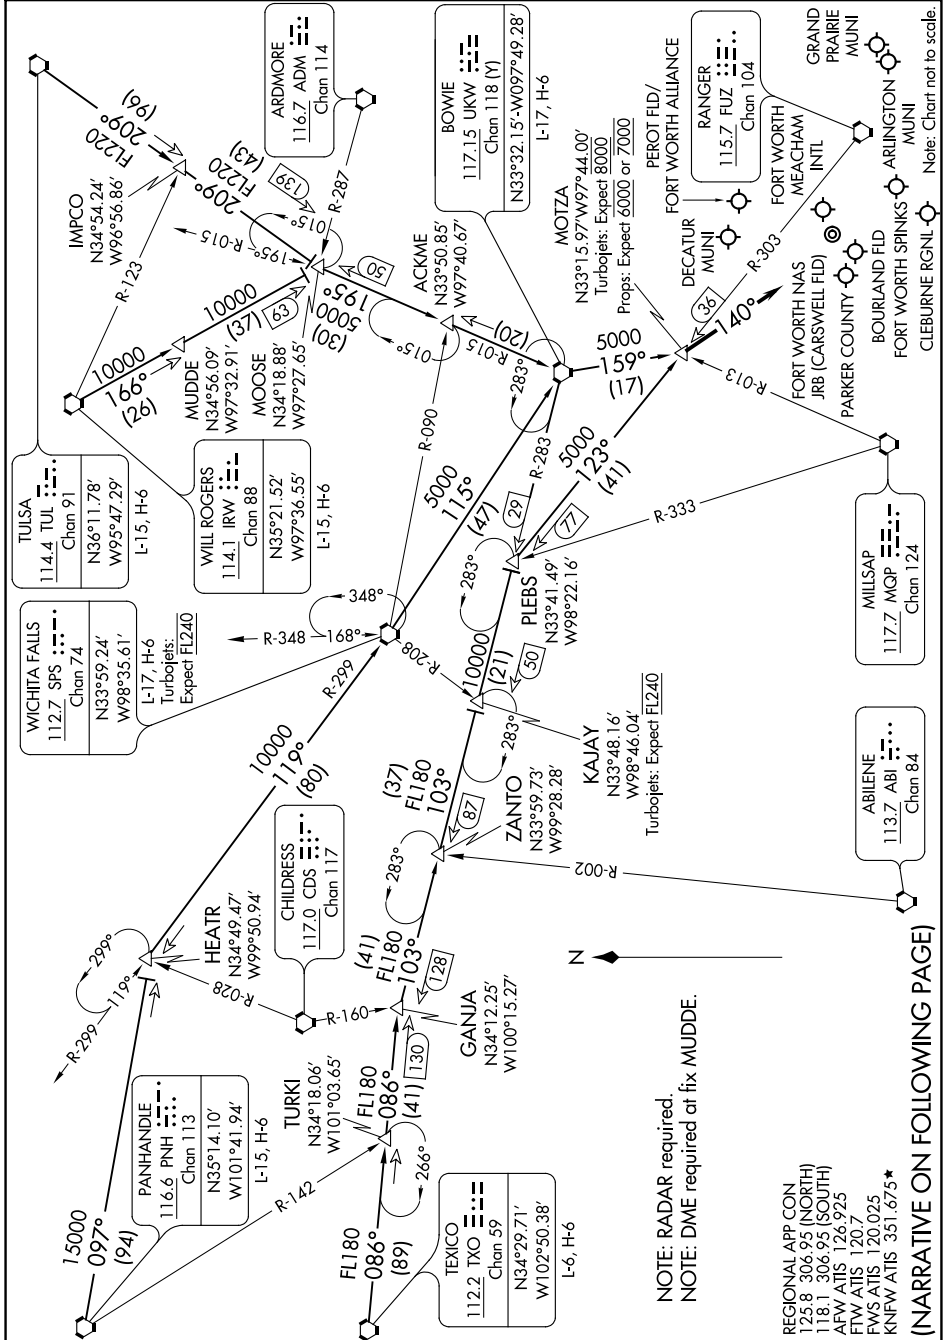

MOTZA ONE ARRIVAL

FORT WORTH, TEXAS

SC-2, 22 FEB 2024 to 21 MAR 2024

SC-2, 22 FEB 2024 to 21 MAR 2024

NOTE: RADAR required
NOTE: DME required at fix MUDDIE.

(NARRATIVE ON FOLLOWING PAGE)

REGIONAL APP CON
125.8 306.95 (NORTH)
118.1 306.95 (SOUTH)
AFW ATIS 126.925
FTW ATIS 120.7
FWS ATIS 120.025
KNFW ATIS 351.675*

MOTZA ONE ARRIVAL

(MOTZA.MOTZA1) 17JUN21

FORT WORTH, TEXAS