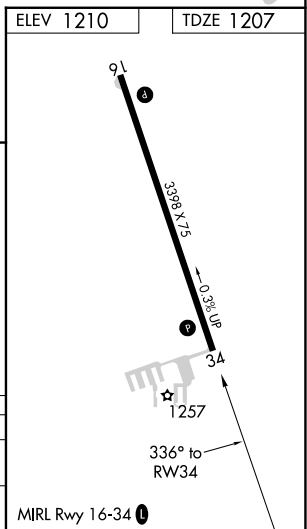

APP CRS 336°	Rwy Idg TDZE Apt Elev	3398 1207 1210
------------------------	-----------------------------	---

RNAV (GPS) RWY 34

HAWLEY MUNI (Ø4Y)

<p>NA</p> <p>DME/DME RNP-0.3 NA. Use Fargo, ND allimeter setting.</p>	<p>MISSED APPROACH: Climb to 2700 direct NOCIK and left turn via 232° track to FAR VOR/DME and hold.</p>
<p>FARGO APP CON 120.4 377.15</p>	<p>UNICOM 122.8 (CTAF)</p>

NC-1, 22 FEB 2024 to 21 MAR 2024

NC-1, 22 FEB 2024 to 21 MAR 2024

2700 ↑	NOCIK ✧	232° tr	FAR ◻	
FEKKY				
ORENY				
RW34				
3100				
2500				
3.9 NM 6 NM				
CATEGORY	A	B	C	D
LNVA MDA	1700-1	493 (500-1)	1700-1¼ 493 (500-1¼)	NA
CIRCLING	1760-1	550 (600-1)	1980-2¼ 770 (800-2¼)	NA