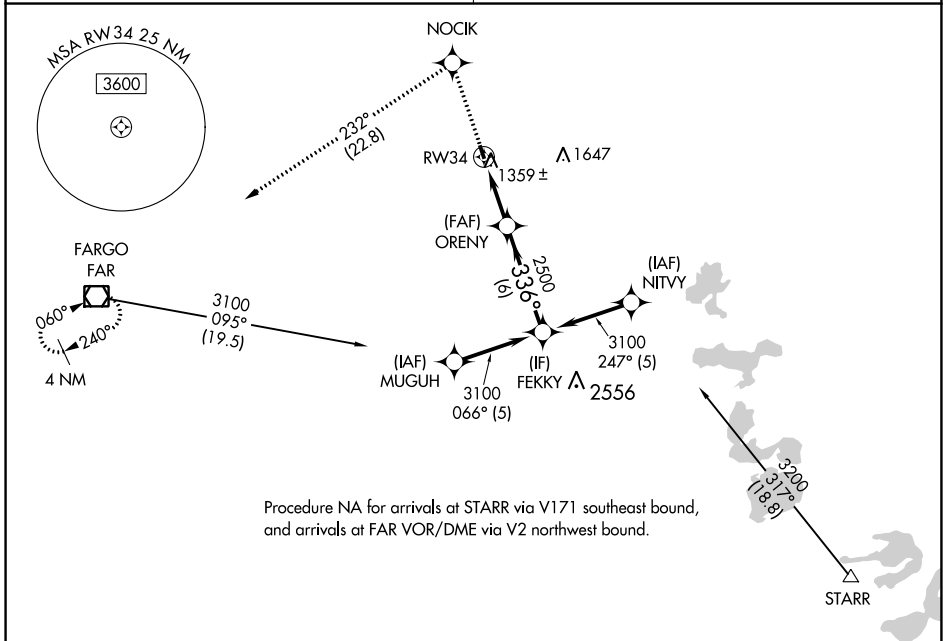

APP CRS 336°	Rwy Idg TDZE Apt Elev	3398 1207 1210
------------------------	-----------------------------	---

RNAV (GPS) RWY 34

HAWLEY MUNI (Ø4Y)

<p>NA</p> <p>DME/DME RNP-0.3 NA. Use Fargo, ND allimeter setting.</p>	<p>MISSED APPROACH: Climb to 2700 direct NOCIK and left turn via 232° track to FAR VOR/DME and hold.</p>
<p>FARGO APP CON 120.4 377.15</p>	<p>UNICOM 122.8 (CTAF)</p>

NC-1, 22 FEB 2024 to 21 MAR 2024

NC-1, 22 FEB 2024 to 21 MAR 2024

2700 ↑	NOCIK ✧	232° tr	FAR ◻	
FEKKY				
ORENY				
RW34				
3100				
2500				
3.9 NM 6 NM				
CATEGORY	A	B	C	D
LNVA MDA	1700-1	493 (500-1)	1700-1¼ 493 (500-1¼)	NA
CIRCLING	1760-1	550 (600-1)	1980-2¼ 770 (800-2¼)	NA