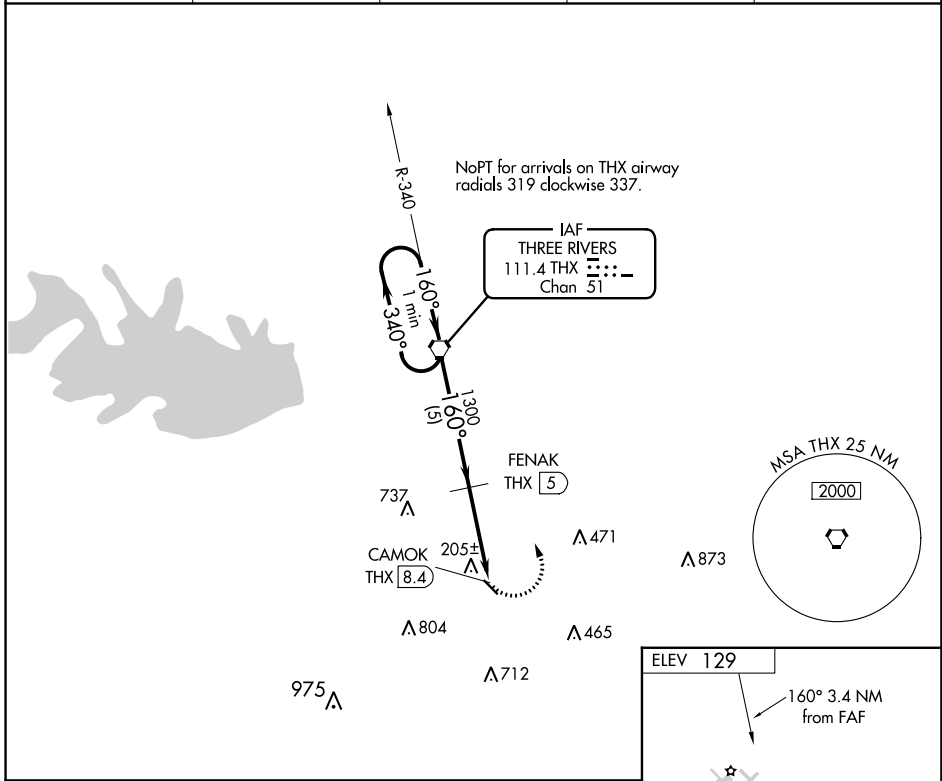

VORTAC THX 111.4 Chan 51	APP CRS 160°	Rwy Idg TDZE Apt Elev	N/A N/A 129
--	------------------------	-----------------------------	--

VOR/DME-A
LIVE OAK COUNTY (8T6)

NA Use Alice Intl altimeter setting. Circling to Rwy 31 NA at night. Visibility reduction by helicopters NA. MISSED APPROACH: Climbing left turn to 2000 direct THX VORTAC and hold.

AWOS-3PT 119.05	ALI ASOS 119.225	HOUSTON CENTER 134.6 322.5	CTAF 122.9	122.7 0
---------------------------	----------------------------	--------------------------------------	----------------------	----------------

SC-3, 22 FEB 2024 to 21 MAR 2024

SC-3, 22 FEB 2024 to 21 MAR 2024

MIRL Rwy 13-31 0