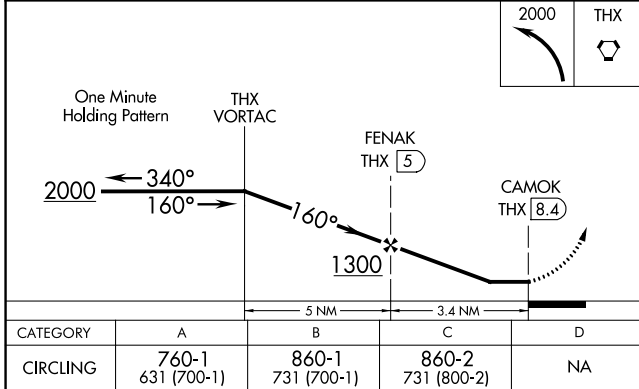

VORTAC THX 111.4 Chan 51	APP CRS 160°	Rwy Idg TDZE Apt Elev	N/A N/A 129
--	------------------------	-----------------------------	--

VOR/DME-A
LIVE OAK COUNTY (8T6)

NA Use Alice Intl altimeter setting. Circling to Rwy 31 NA at night. Visibility reduction by helicopters NA. MISSED APPROACH: Climbing left turn to 2000 direct THX VORTAC and hold.

AWOS-3PT 119.05	ALI ASOS 119.225	HOUSTON CENTER 134.6 322.5	CTAF 122.9	122.7 0
---------------------------	----------------------------	--------------------------------------	----------------------	----------------