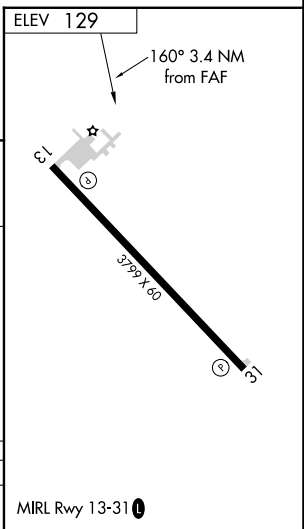

VORTAC THX 111.4 Chan 51	APP CRS 160°	Rwy Idg TDZE Apt Elev	N/A N/A 129

VOR/DME-A
LIVE OAK COUNTY (8T6)

NA Use Alice Intl altimeter setting. Circling to Rwy 31 NA at night. Visibility reduction by helicopters NA. MISSED APPROACH: Climbing left turn to 2000 direct THX VORTAC and hold.

AWOS-3PT 119.05	ALI ASOS 119.225	HOUSTON CENTER 134.6 322.5	CTAF 122.9	122.7 0

SC-3, 22 FEB 2024 to 21 MAR 2024

SC-3, 22 FEB 2024 to 21 MAR 2024

MIRL Rwy 13-31 0