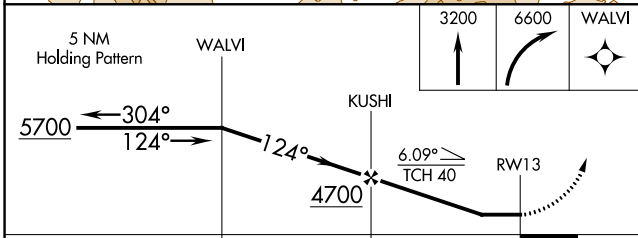

APP CRS	Rwy Idg	N/A
124°	TDZE	N/A
	Apt Elev	1130

RNAV (GPS)-A

GRANTS PASS (3S8)

RNP APCH-GPS

NA Circling NA northeast of Rwy 13-31.
 Circling Rwy 13 NA at night.
 Rwy 13 helicopter visibility restriction below 1 SM NA.

MISSED APPROACH: Climb to 3200 then climbing right turn to 6600 direct WALVI and hold, continue climb-in-hold to 6600.

AWOS-3PT 120.0	CASCADE APP CON * 124.3 379.9	UNICOM 122.8 (CTAF) 0
--------------------------	-----------------------------------------	---------------------------------

CATEGORY	A	B	C	D
CIRCLING	2920-1¼ 1790 (1800-1¼)	2920-1½ 1790 (1800-1½)		NA

NW-1, 22 FEB 2024 to 21 MAR 2024

NW-1, 22 FEB 2024 to 21 MAR 2024