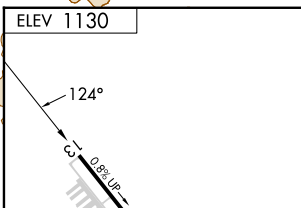

MISSED APPROACH: Climb to 3200 then climbing right turn to 6600 direct WALVI and hold, continue climb-in-hold to 6600.

AWOS-3PT 120.0	CASCADE APP CON * 124.3 379.9	UNICOM 122.8 (CTAF) 0
--------------------------	-----------------------------------------	---------------------------------