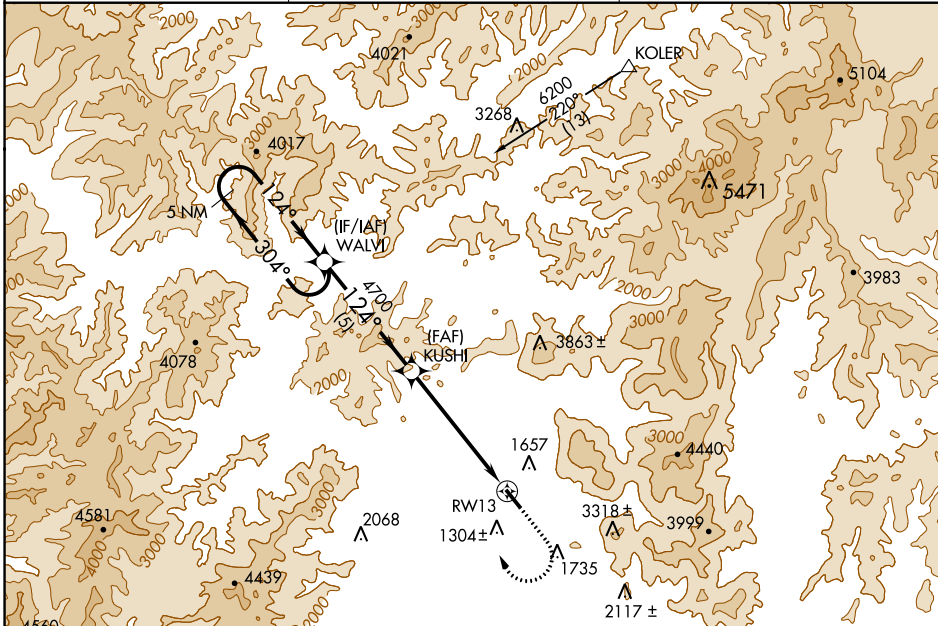

APP CRS	Rwy Idg	N/A
124°	TDZE	N/A
	Apt Elev	1130

RNAV (GPS)-A

GRANTS PASS (3S8)

RNP APCH-GPS

NA Circling NA northeast of Rwy 13-31.
 Circling Rwy 13 NA at night.
 Rwy 13 helicopter visibility restriction below 1 SM NA.

MISSED APPROACH: Climb to 3200 then climbing right turn to 6600 direct WALVI and hold, continue climb-in-hold to 6600.

AWOS-3PT 120.0	CASCADE APP CON * 124.3 379.9	UNICOM 122.8 (CTAF) 0
--------------------------	-----------------------------------------	---------------------------------

CATEGORY	A	B	C	D
CIRCLING	2920-1¼ 1790 (1800-1¼)	2920-1½ 1790 (1800-1½)		NA

NW-1, 22 FEB 2024 to 21 MAR 2024

NW-1, 22 FEB 2024 to 21 MAR 2024