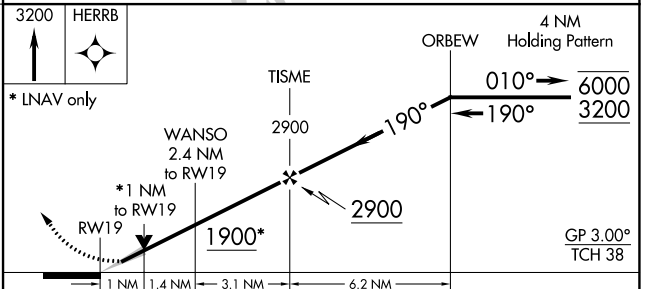

CATEGORY	A	B	C	D
LPV DA		1309-3/4	200 (200-3/4)	
LNAV/VNAV DA		1389-7/8	280 (300-7/8)	
LNAV MDA		1480-1	371 (400-1)	
C CIRCLING	1580-1 471 (500-1)	1740-1 631 (700-1)	1740-1 3/4 631 (700-1 3/4)	1940-2 3/4 831 (900-2 3/4)

EC-3, 22 FEB 2024 to 21 MAR 2024

EC-3, 22 FEB 2024 to 21 MAR 2024