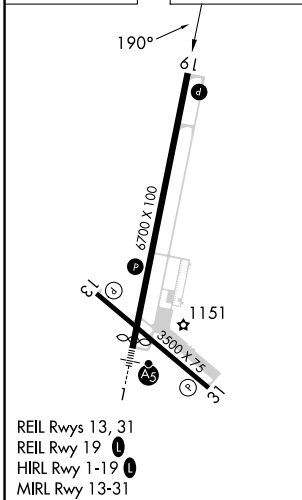

WAAS CH 93542 W19A	APP CRS 190°	Rwy ldg TDZE 1109 Apt Elev 1109
--	------------------------	---

RNAV (GPS) RWY 19

RICE LAKE RGNL/CARL'S FLD (R/PD)

RNP APCH.	MISSED APPROACH: Climb to 3200 direct HERRB and hold.
<p>⚠ Circling Rwy 13, 31 NA at night. For uncompensated Baro-VNAV systems, procedure NA below -17°C or above 54°C.</p>	

AWOS-3 120.525	MINNEAPOLIS CENTER 125.3 335.6	UNICOM 122.7 (CTAF) 0
--------------------------	--	---------------------------------

ELEV 1109	TDZE 1109
-----------	-----------

CATEGORY	A	B	C	D
LPV DA		1309-3/4	200 (200-3/4)	
LNAV/VNAV DA		1389-7/8	280 (300-7/8)	
LNAV MDA		1480-1	371 (400-1)	
C CIRCLING	1580-1 471 (500-1)	1740-1 631 (700-1)	1740-1 3/4 631 (700-1 3/4)	1940-2 3/4 831 (900-2 3/4)