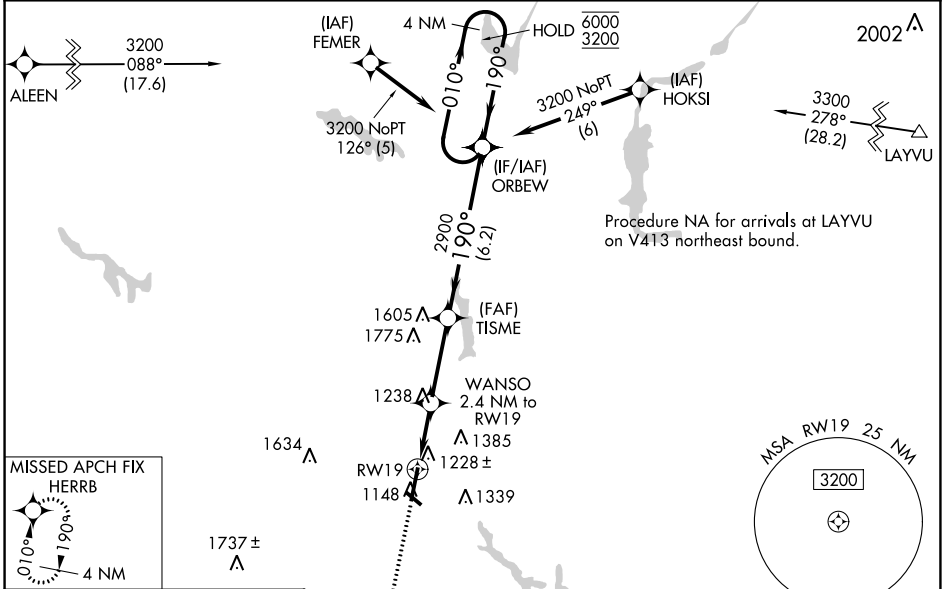

WAAS CH 93542 W19A	APP CRS 190°	Rwy ldg TDZE 1109 Apt Elev 1109
--	------------------------	---

RNAV (GPS) RWY 19

RICE LAKE RGNL/CARL'S FLD (R/PD)

RNP APCH.	MISSED APPROACH: Climb to 3200 direct HERRB and hold.
<p>⚠ Circling Rwy 13, 31 NA at night. For uncompensated Baro-VNAV systems, procedure NA below -17°C or above 54°C.</p>	

AWOS-3 120.525	MINNEAPOLIS CENTER 125.3 335.6	UNICOM 122.7 (CTAF) 0
--------------------------	--	---------------------------------

ELEV 1109	TDZE 1109
-----------	-----------

CATEGORY	A	B	C	D
LPV DA		1309-3/4	200 (200-3/4)	
LNAV/VNAV DA		1389-7/8	280 (300-7/8)	
LNAV MDA		1480-1	371 (400-1)	
C CIRCLING	1580-1 471 (500-1)	1740-1 631 (700-1)	1740-1 3/4 631 (700-1 3/4)	1940-2 3/4 831 (900-2 3/4)

EC-3, 22 FEB 2024 to 21 MAR 2024

EC-3, 22 FEB 2024 to 21 MAR 2024