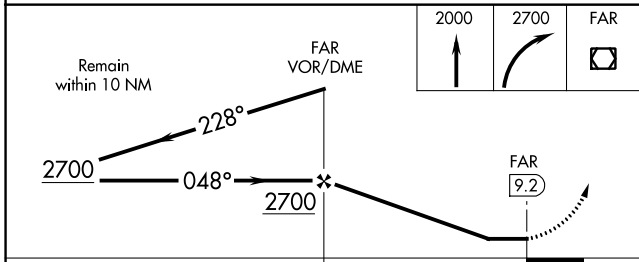

VOR/DME FAR 116.2 Chan 109	APP CRS 048°	Rwy Idg TDZE Apt Elev N/A N/A 918

VOR-A

MOORHEAD MUNI/FLORENCE KLINGENSMITH FLD (JKJ)

		MISSED APPROACH: Climb to 2000 then climbing right turn to 2700 direct FAR VOR/DME and hold.	

AWOS-3 120.0	FARGO APP CON 120.4 377.15	GCO 121.725	UNICOM 123.0 (CTAF)

CATEGORY	A	B	C	D	FAF to MAP 9.2 NM					
CIRCLING	1740-1¼	822 (900-1¼)	NA		Knots	60	90	120	150	180
					Min:Sec	9:12	6:08	4:36	3:41	3:04

VOR-A

NC-1, 22 FEB 2024 to 21 MAR 2024

NC-1, 22 FEB 2024 to 21 MAR 2024