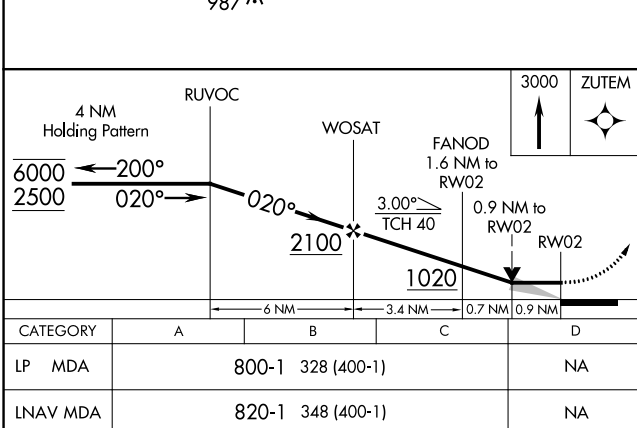

WAAS CH 63042 W02A	APP CRS 020°	Rwy ldg 5002 TDZE 472 Apt Elev 472
--	------------------------	---

RNAV (GPS) RWY 2

MC CURTAIN COUNTY RGNL (404)

RNP APCH.	MISSED APPROACH: Climb to 3000 direct ZUTEM and hold.
-----------	---

AWOS-3 120.0	FORT WORTH CENTER 123.925 269.475	UNICOM 122.8 (CTAF)
------------------------	---	-------------------------------

ELEV 472	TDZE 472
REIL Rws 2 1	MIRL Rwy 2-20 1

CATEGORY	A	B	C	D
----------	---	---	---	---

LP MDA	800-1	328 (400-1)		NA
LNAV MDA	820-1	348 (400-1)		NA

SC-1, 22 FEB 2024 to 21 MAR 2024

SC-1, 22 FEB 2024 to 21 MAR 2024