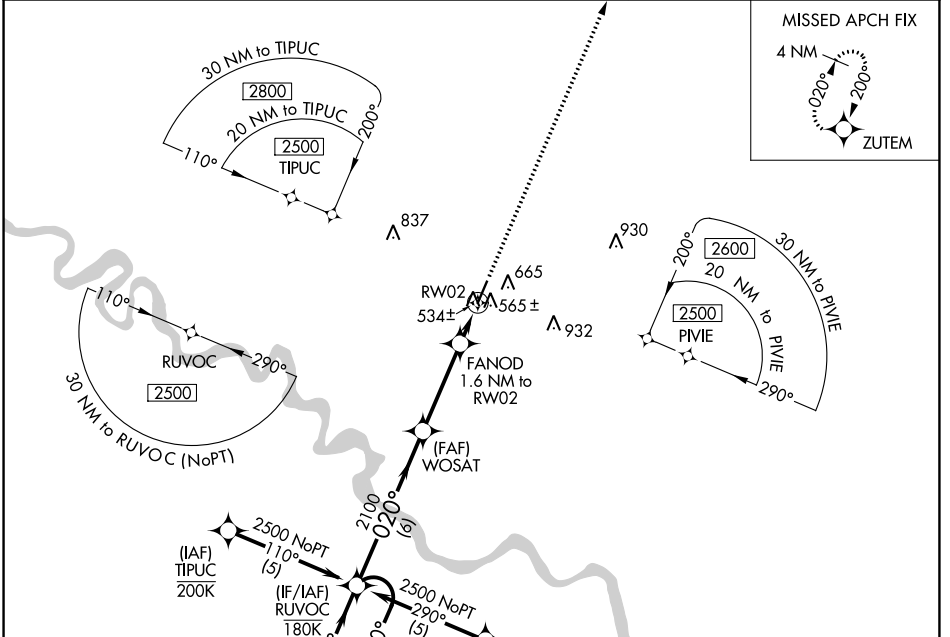

WAAS CH 63042 W02A	APP CRS 020°	Rwy ldg 5002 TDZE 472 Apt Elev 472
--	------------------------	---

RNAV (GPS) RWY 2

MC CURTAIN COUNTY RGNL (404)

RNP APCH.	MISSED APPROACH: Climb to 3000 direct ZUTEM and hold.
-----------	---

AWOS-3 120.0	FORT WORTH CENTER 123.925 269.475	UNICOM 122.8 (CTAF)
------------------------	---	-------------------------------

ELEV 472	TDZE 472
REIL Rws 2 1	MIRL Rwy 2-20 1

CATEGORY	A	B	C	D
----------	---	---	---	---

LP MDA	800-1	328 (400-1)		NA
LNAV MDA	820-1	348 (400-1)		NA

SC-1, 22 FEB 2024 to 21 MAR 2024

SC-1, 22 FEB 2024 to 21 MAR 2024