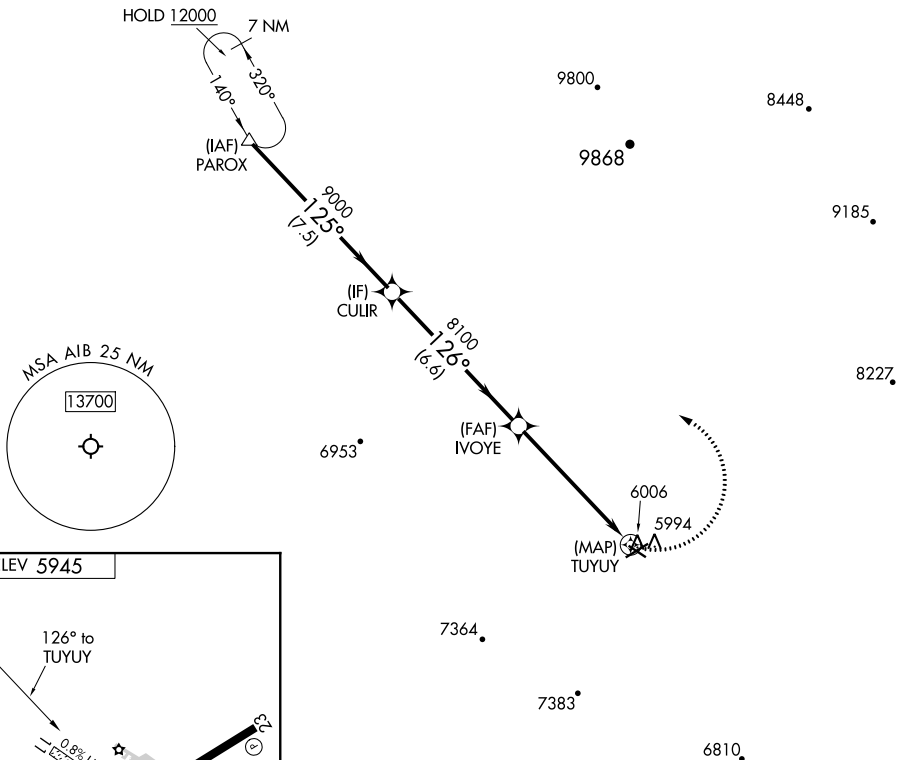

APP CRS 126°	Rwy Idg TDZE Apt Elev	N/A N/A 5945
------------------------	-----------------------------	---

RNAV (GPS)-A

HOPKINS FLD (AIB)

RNP APCH-GPS.	MISSED APPROACH: Climbing left turn to 12000 direct PAROX and hold, continue climb-in-hold to 12000.
<p>⚠ Circling NA to Rwys 11 and 29. Circling Rwy 23 NA at night.</p> <p>⚠ When local altimeter setting not received, procedure NA.</p>	

AWOS-3 132.525	DENVER CENTER 127.1	UNICOM 122.8 (CTAF)
--------------------------	-------------------------------	-------------------------------

All arrivals on V244 descend to 12000 in PAROX holding pattern before departing PAROX.
NoPT for arrival at PAROX on V391 southbound.

	PAROX	CULIR	IVOYE	TUYUY
	12000	9000	8100	
	7.5 NM	6.6 NM	5.8 NM	
CATEGORY	A	B	C	D
ⓐ CIRCLING	6320-1 375 (400-1)	6400-1 455 (500-1)	6800-2½ 855 (900-2½)	NA

SW-1, 22 FEB 2024 to 21 MAR 2024

SW-1, 22 FEB 2024 to 21 MAR 2024