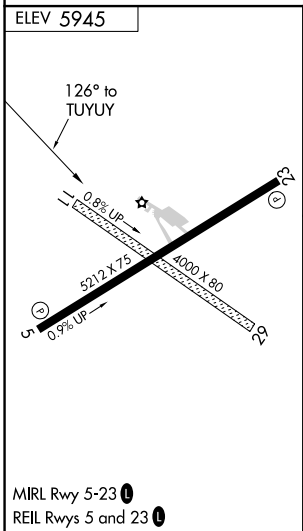

APP CRS 126°	Rwy Idg TDZE Apt Elev	N/A N/A 5945
------------------------	-----------------------------	---

RNAV (GPS)-A

HOPKINS FLD (AIB)

RNP APCH-GPS.	MISSED APPROACH: Climbing left turn to 12000 direct PAROX and hold, continue climb-in-hold to 12000.
<p>⚠ Circling NA to Rwys 11 and 29. Circling Rwy 23 NA at night.</p> <p>⚠ When local altimeter setting not received, procedure NA.</p>	

AWOS-3 132.525	DENVER CENTER 127.1	UNICOM 122.8 (CTAF)
--------------------------	-------------------------------	-------------------------------

All arrivals on V244 descend to 12000 in PAROX holding pattern before departing PAROX.
NoPT for arrival at PAROX on V391 southbound.

	PAROX	CULIR	IVOYE	TUYUY
	12000	9000	8100	
	7.5 NM	6.6 NM	5.8 NM	
CATEGORY	A	B	C	D
ⓐ CIRCLING	6320-1 375 (400-1)	6400-1 455 (500-1)	6800-2½ 855 (900-2½)	NA

SW-1, 22 FEB 2024 to 21 MAR 2024

SW-1, 22 FEB 2024 to 21 MAR 2024