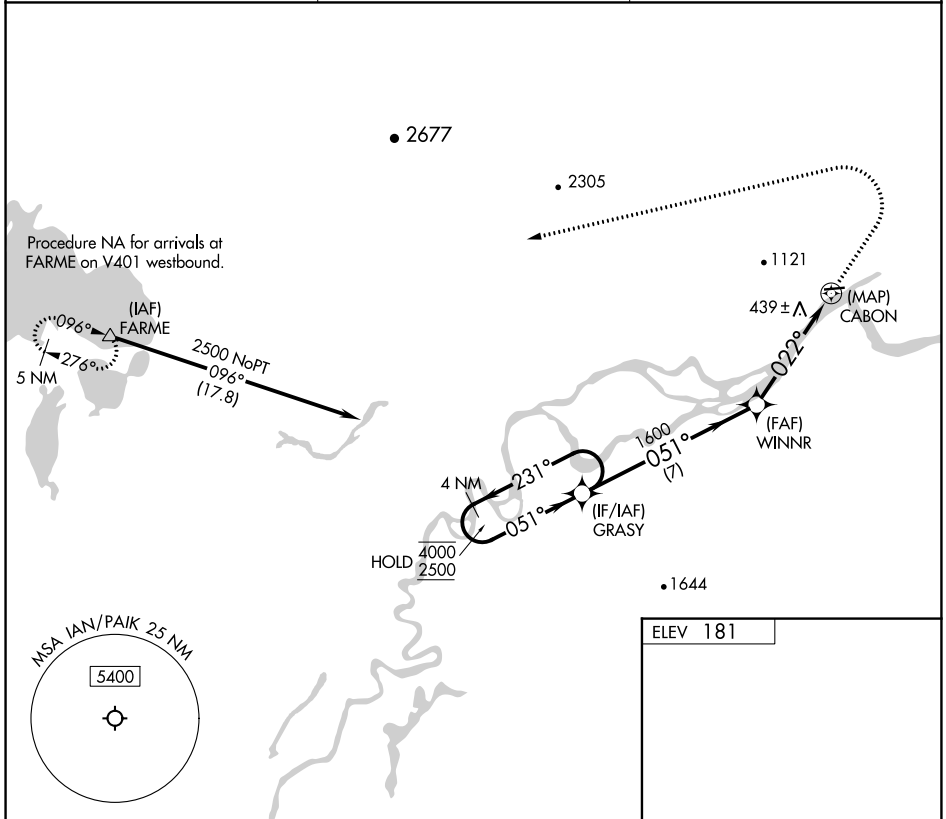

APP CRS 022°	Rwy Idg TDZE Apt Elev	N/A N/A 181
------------------------	-----------------------------	--

RNAV (GPS)-A

BOB BAKER MEML (IAN) (PAIK)

RNP APCH.	MISSED APPROACH: Climb to 1900 then climbing left turn to 4200 direct FARME and hold.
NA -29°C	Circling to Rwy 7 NA at night. Circling NA north of Rwy 7-25.

AWOS-3P 119,025	ANCHORAGE CENTER 119.2 263.0	CTAF 122.7
---------------------------	--	----------------------

CATEGORY	A	B	C	D
CIRCLING	800-1 619 (700-1)	820-1 639 (700-1)	1220-3	1039 (1100-3)

MIRL Rwy 7-25

REIL Rwy 25

AK, 25 JAN 2024 to 21 MAR 2024

AK, 25 JAN 2024 to 21 MAR 2024