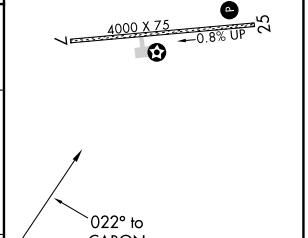

APP CRS 022°	Rwy Idg TDZE Apt Elev	N/A N/A 181
------------------------	-----------------------------	--

RNAV (GPS)-A

BOB BAKER MEML (IAN) (PAIK)

RNP APCH.	MISSED APPROACH: Climb to 1900 then climbing left turn to 4200 direct FARME and hold.
NA -29°C	Circling to Rwy 7 NA at night. Circling NA north of Rwy 7-25.

AWOS-3P 119,025	ANCHORAGE CENTER 119.2 263.0	CTAF 122.7
---------------------------	--	----------------------

CATEGORY	A	B	C	D
CIRCLING	800-1 619 (700-1)	820-1 639 (700-1)	1220-3	1039 (1100-3)

MIRL Rwy 7-25