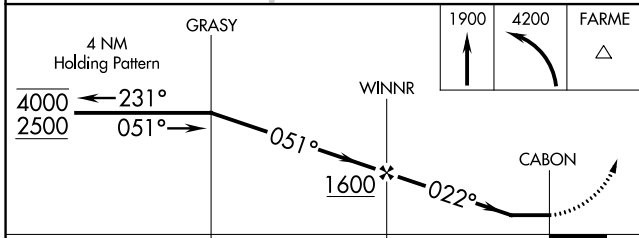

APP CRS 022°	Rwy Idg TDZE Apt Elev	N/A N/A 181
------------------------	-----------------------------	--

RNAV (GPS)-A

BOB BAKER MEML (IAN) (PAIK)

RNP APCH.	MISSED APPROACH: Climb to 1900 then climbing left turn to 4200 direct FARME and hold.
NA -29°C	Circling to Rwy 7 NA at night. Circling NA north of Rwy 7-25.

AWOS-3P 119,025	ANCHORAGE CENTER 119.2 263.0	CTAF 122.7
---------------------------	--	----------------------

CATEGORY	A	B	C	D
CIRCLING	800-1 619 (700-1)	820-1 639 (700-1)	1220-3	1039 (1100-3)

MIRL Rwy 7-25