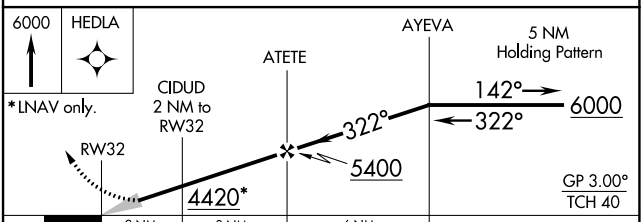

CATEGORY	A	B	C	D
LPV DA	4181-1½	430 (500-1½)		NA
LNAV/VNAV DA	4294-2	543 (600-2)		NA
LNAV MDA	4320-1	569 (600-1)		NA
CIRCLING	4380-1 629 (700-1)	4420-1 669 (700-1)		NA