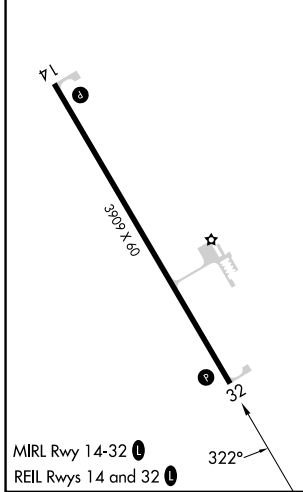

CATEGORY	A	B	C	D
LPV DA	4181-1½	430 (500-1½)		NA
LNAV/VNAV DA	4294-2	543 (600-2)		NA
LNAV MDA	4320-1	569 (600-1)		NA
CIRCLING	4380-1 629 (700-1)	4420-1 669 (700-1)		NA