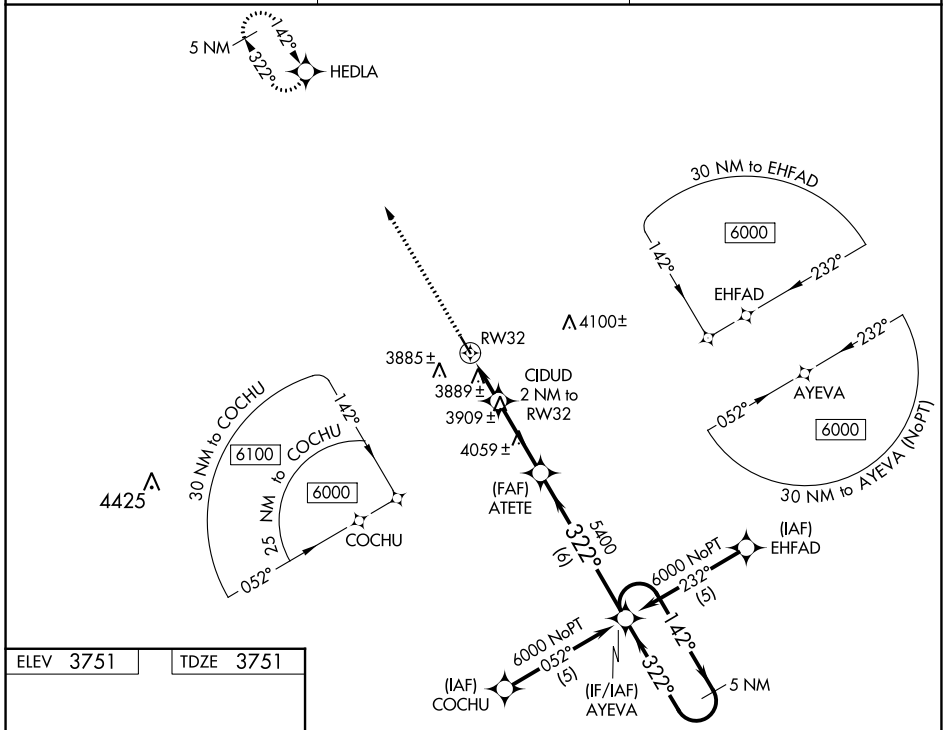

WAAS CH 78214 W32A	APP CRS 322°	Rwy ldg TDZE Apt Elev	3909 3751 3751
--	------------------------	-----------------------------	---

RNAV (GPS) RWY 32

MODISSET (9V5)

RNP APCH - GPS.	MISSED APPROACH: Climb to 6000 direct HEDLA and hold.
Baro-VNAV NA. Visibility reduction by helicopters NA.	
NA Use Pine Ridge altimeter setting.	

IEN ASOS 126.775	DENVER CENTER 127.95 338.2	CTAF 122.9
----------------------------	--------------------------------------	----------------------

NC-2, 22 FEB 2024 to 21 MAR 2024

NC-2, 22 FEB 2024 to 21 MAR 2024

ELEV 3751	TDZE 3751
-----------	-----------

CATEGORY	A	B	C	D
LPV DA	4181-1½	430 (500-1½)		NA
LNAV/VNAV DA	4294-2	543 (600-2)		NA
LNAV MDA	4320-1	569 (600-1)		NA
CIRCLING	4380-1 629 (700-1)	4420-1 669 (700-1)		NA