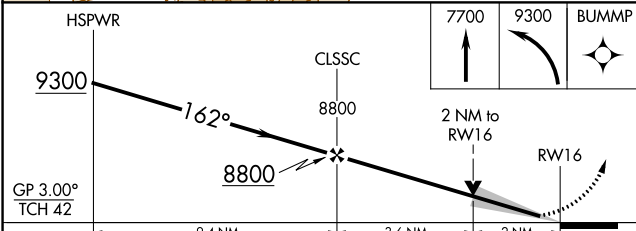

WAAS CH 86246 W16A	APP CRS 162°	Rwy ldg TDZE Apt Elev	5998 6970 6970
--	------------------------	-----------------------------	---

RNAV (GPS) RWY 16

MONTICELLO (U64)

RNP APCH - GPS.	MISSED APPROACH: Climb to 7700 then climbing left turn to 9300 direct BUMMP and hold.
▼ For uncompensated Baro-VNAV systems, LNAV/VNAV NA below -28°C or above 54°C.	

AWOS-3PT 121.025	DENVER CENTER 127.55 256.875	UNICOM 122.8 (CTAF) 0
----------------------------	--	---------------------------------

CATEGORY	A	B	C	D
LPV DA	7170-1	200 (200-1)		NA
LNAV/VNAV DA	7407-1¼	437 (500-1¼)		NA
LNAV MDA	7660-1	690 (700-1)		NA