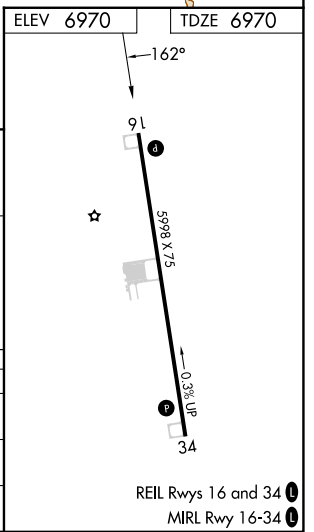

WAAS CH 86246 W16A	APP CRS 162°	Rwy ldg TDZE Apt Elev	5998 6970 6970

RNAV (GPS) RWY 16

MONTICELLO (U64)

RNP APCH - GPS.	MISSED APPROACH: Climb to 7700 then climbing left turn to 9300 direct BUMMP and hold.
▼ For uncompensated Baro-VNAV systems, LNAV/VNAV NA below -28°C or above 54°C.	

AWOS-3PT 121.025	DENVER CENTER 127.55 256.875	UNICOM 122.8 (CTAF) 0

CATEGORY	A	B	C	D
LPV DA	7170-1	200 (200-1)		NA
LNAV/VNAV DA	7407-1¼	437 (500-1¼)		NA
LNAV MDA	7660-1	690 (700-1)		NA

SW-4, 22 FEB 2024 to 21 MAR 2024

SW-4, 22 FEB 2024 to 21 MAR 2024