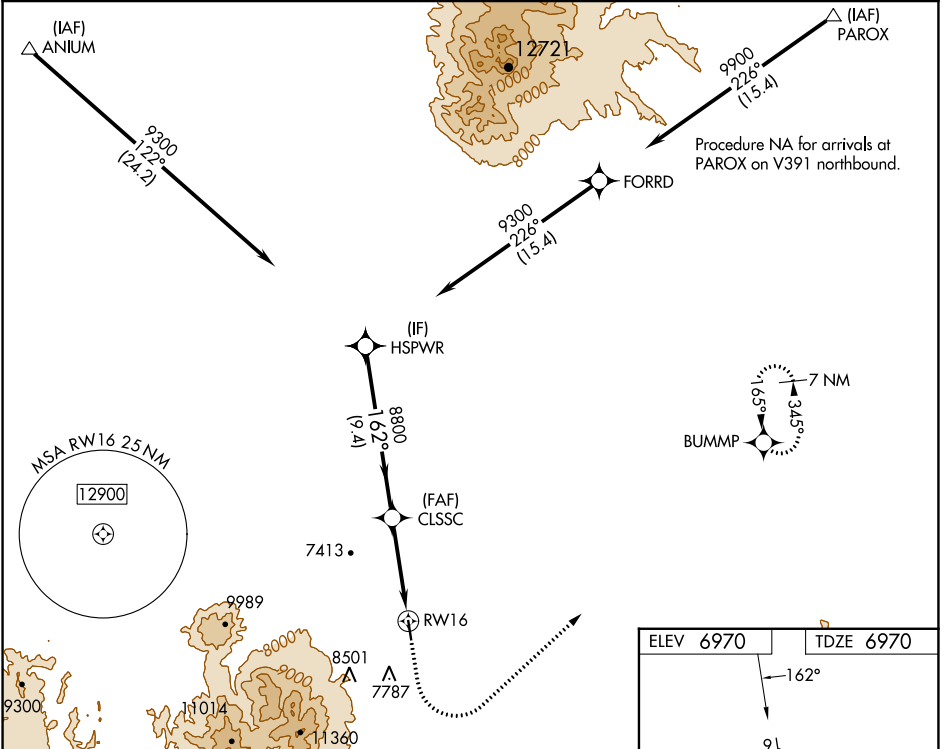

WAAS CH 86246 W16A	APP CRS 162°	Rwy ldg TDZE Apt Elev	5998 6970 6970
--	------------------------	-----------------------------	---

RNAV (GPS) RWY 16

MONTICELLO (U64)

RNP APCH - GPS.	MISSED APPROACH: Climb to 7700 then climbing left turn to 9300 direct BUMMP and hold.
▼ For uncompensated Baro-VNAV systems, LNAV/VNAV NA below -28°C or above 54°C.	

AWOS-3PT 121.025	DENVER CENTER 127.55 256.875	UNICOM 122.8 (CTAF) 0
----------------------------	--	---------------------------------

CATEGORY	A	B	C	D
LPV DA	7170-1	200 (200-1)		NA
LNAV/VNAV DA	7407-1¼	437 (500-1¼)		NA
LNAV MDA	7660-1	690 (700-1)		NA

SW-4, 22 FEB 2024 to 21 MAR 2024

SW-4, 22 FEB 2024 to 21 MAR 2024