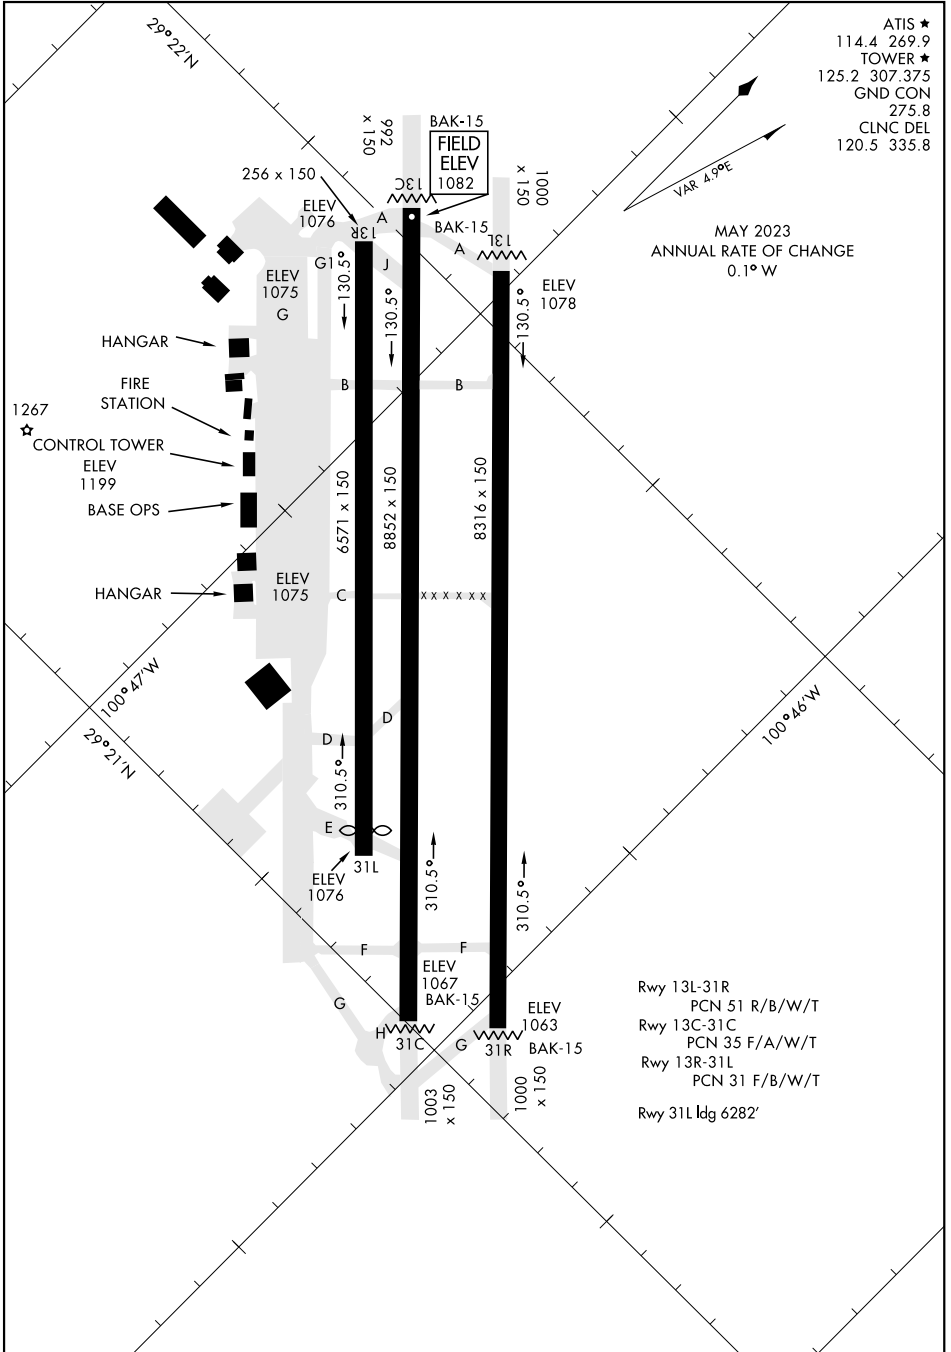

AIRPORT DIAGRAM

AL-111 [USAF]

LAUGHLIN AFB (KDLF)

DEL RIO, TEXAS

- ATIS ★ 114.4 269.9
- TOWER ★ 125.2 307.375
- GND CON 275.8
- CLNC DEL 120.5 335.8

MAY 2023
ANNUAL RATE OF CHANGE
0.1° W

SC-3, 18 APR 2024 to 16 MAY 2024

SC-3, 18 APR 2024 to 16 MAY 2024

AIRPORT DIAGRAM

DEL RIO, TEXAS

LAUGHLIN AFB (KDLF)