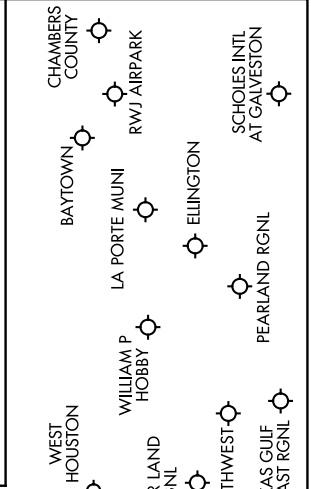

BLUBELL FOUR ARRIVAL

HOUSTON, TEXAS

SC-5, 18 APR 2024 to 16 MAY 2024

ARRIVAL ROUTE DESCRIPTION

COLLEGE STATION TRANSITION (CLL.BLUBL4):
From over CLL VORTAC on CLL R-153 to BLUBL. Thence

ELIVR TRANSITION (ELVVR.BLUBL4): From over ELIVR on CLL R-334 to CLL VORTAC, then on CLL R-153 to BLUBL. Thence

JAYJO TRANSITION (JAYJO.BLUBL4): From over JAYJO on TNV R-266 to BLUBL. Thence

LEONA TRANSITION (LOA.BLUBL4): From over LOA VORTAC on LOA R-209 and CLL R-029 to CLL VORTAC, then on CLL R-153 to BLUBL. Thence

ILANO TRANSITION (ILO.BLUBL4): From over ILO VORTAC on ILO R-087 and CLL R-268 to CLL VORTAC, then on CLL R-153 to BLUBL. Thence

. From over BLUBL on CLL R-153 to cross **SNDAY** at 9000, from **SNDAY** fly heading 153°. Expect vectors to final approach course at or prior to **SNDAY**.

SC-5, 18 APR 2024 to 16 MAY 2024

BLUBELL FOUR ARRIVAL

HOUSTON, TEXAS