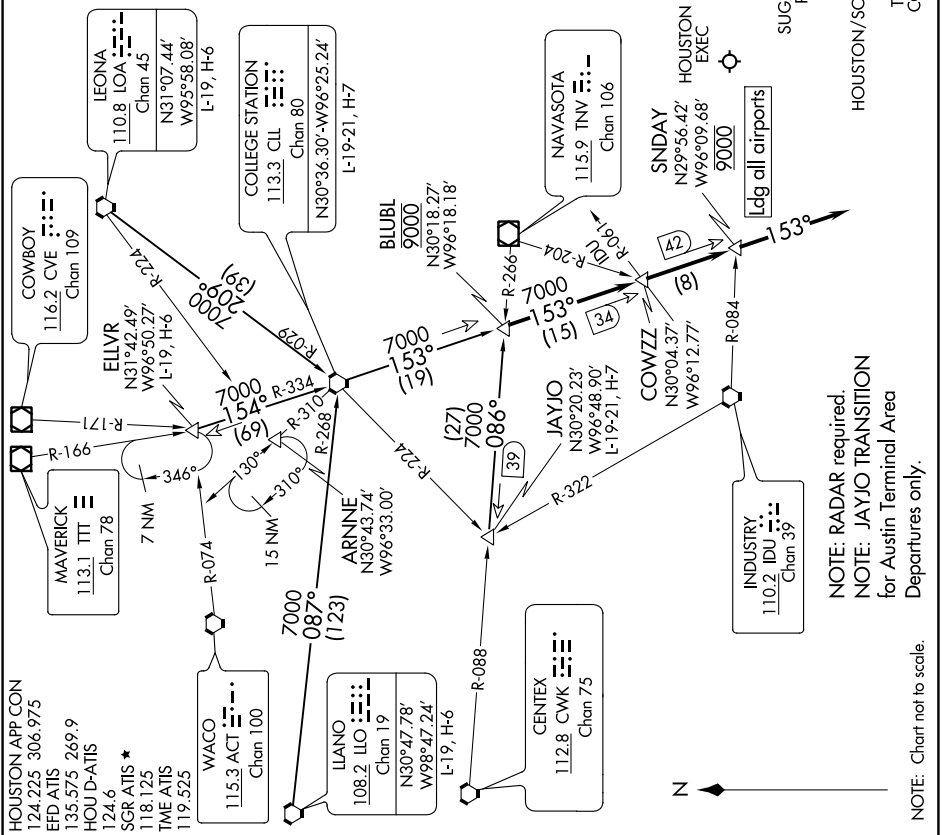

BLUBELL FOUR ARRIVAL

HOUSTON, TEXAS

SC-5, 18 APR 2024 to 16 MAY 2024

ARRIVAL ROUTE DESCRIPTION

COLLEGE STATION TRANSITION (CLL.BLUBL4):
From over CLL VORTAC on CLL R-153 to BLUBL. Thence

ELIVR TRANSITION (ELVVR.BLUBL4): From over ELIVR on CLL R-334 to CLL VORTAC, then on CLL R-153 to BLUBL. Thence

JAYJO TRANSITION (JAYJO.BLUBL4): From over JAYJO on TNV R-266 to BLUBL. Thence

LEONA TRANSITION (LOA.BLUBL4): From over LOA VORTAC on LOA R-209 and CLL R-029 to CLL VORTAC, then on CLL R-153 to BLUBL. Thence

ILANO TRANSITION (ILO.BLUBL4): From over ILO VORTAC on ILO R-087 and CLL R-268 to CLL VORTAC, then on CLL R-153 to BLUBL. Thence

. From over BLUBL on CLL R-153 to cross **SNDAY** at 9000, from **SNDAY** fly heading 153°. Expect vectors to final approach course at or prior to **SNDAY**.

SC-5, 18 APR 2024 to 16 MAY 2024

BLUBELL FOUR ARRIVAL

HOUSTON, TEXAS