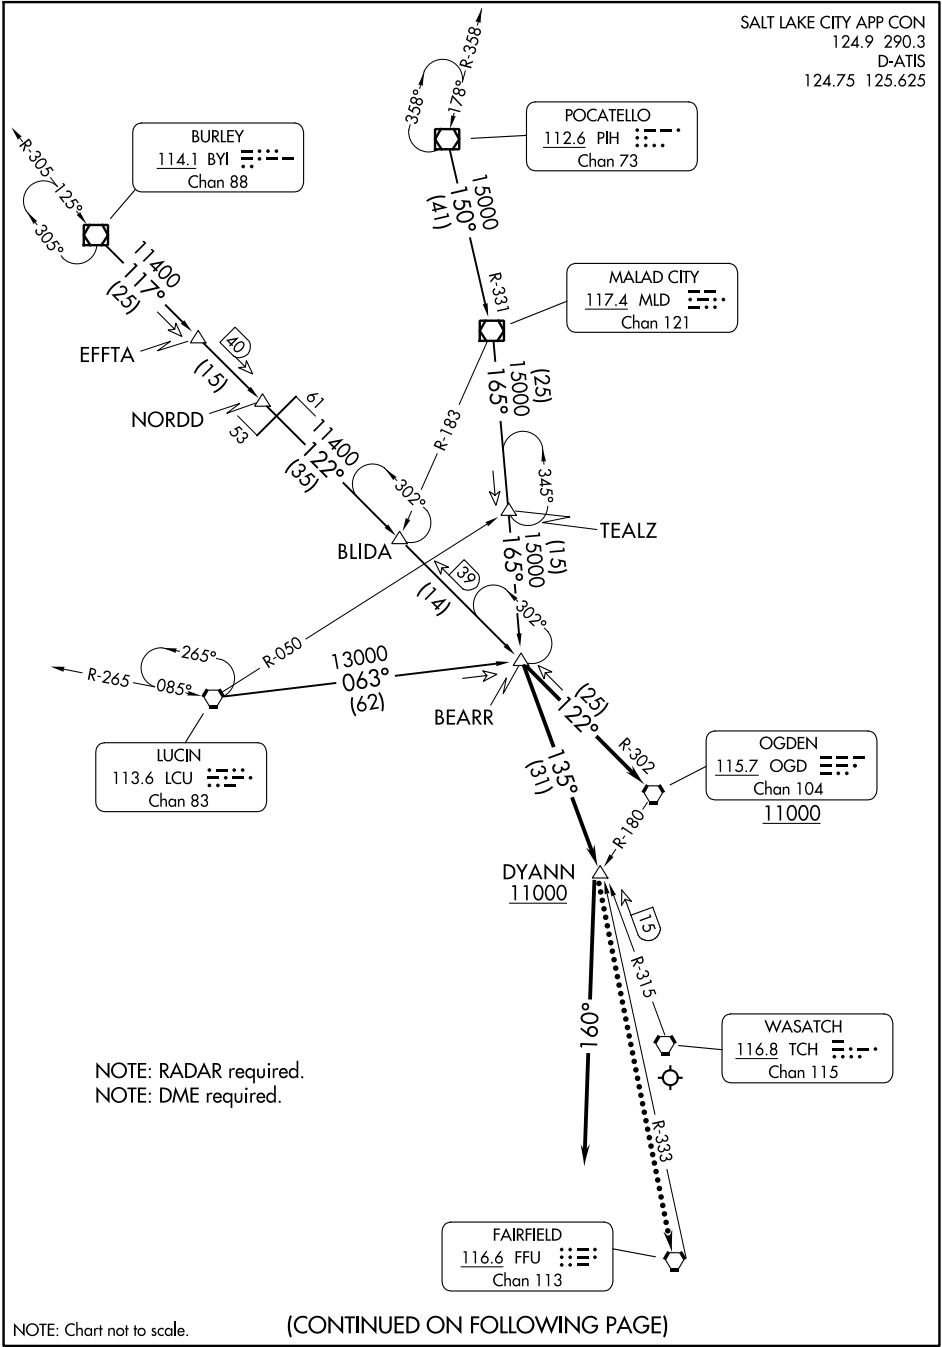

BEARR FIVE ARRIVAL

SALT LAKE CITY APP CON
124.9 290.3
D-ATIS
124.75 125.625

AL-365 (FAA)

SW-4, 18 APR 2024 to 16 MAY 2024

SW-4, 18 APR 2024 to 16 MAY 2024

NOTE: Chart not to scale.

(CONTINUED ON FOLLOWING PAGE)