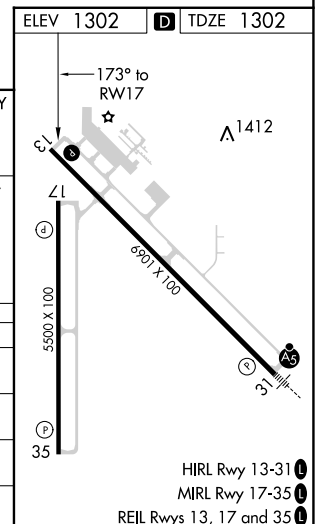

WAAS CH 56340 W17A	APP CRS 173°	Rwy ldg 5500 TDZE 1302 Apt Elev 1302
--	------------------------	---

RNAV (GPS) RWY 17

ABERDEEN RGNL (ABR)

⚠ For uncompensated Baro-VNAV systems, LNAV/VNAV NA below -22°C (-7°F) or above 54°C (130°F).
⚠ DME/DME RNP-0.3 NA.

MISSED APPROACH: Climb to 3000 direct GOLUY and hold.

ASOS 125.875	MINNEAPOLIS CENTER 120.6 371.9	UNICOM 122.7 (CTAF) 0
------------------------	--	---------------------------------

CATEGORY	A	B	C	D
LPV DA		1502- ³ / ₄	200 (200- ³ / ₄)	
LNAV/VNAV DA		1624-1 ¹ / ₈	322 (400-1 ¹ / ₈)	
LNAV MDA	1720-1	418 (500-1)	1720-1 ¹ / ₈	418 (500-1 ¹ / ₈)
C CIRCLING	1760-1 458 (500-1)	1860-1 558 (600-1)	1960-1 ³ / ₄ 658 (700-1 ³ / ₄)	2160-2 ³ / ₄ 858 (900-2 ³ / ₄)