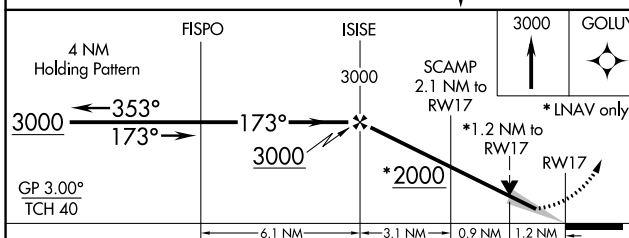

WAAS CH 56340 W17A	APP CRS 173°	Rwy ldg 5500 TDZE 1302 Apt Elev 1302
--	------------------------	---

RNAV (GPS) RWY 17

ABERDEEN RGNL (ABR)

⚠ For uncompensated Baro-VNAV systems, LNAV/VNAV NA below -22°C (-7°F) or above 54°C (130°F).
⚠ DME/DME RNP-0.3 NA.

MISSED APPROACH: Climb to 3000 direct GOLUY and hold.

ASOS 125.875	MINNEAPOLIS CENTER 120.6 371.9	UNICOM 122.7 (CTAF) 0
------------------------	--	---------------------------------

CATEGORY	A	B	C	D
LPV DA		1502- ³ / ₄	200 (200- ³ / ₄)	
LNAV/VNAV DA		1624-1 ¹ / ₈	322 (400-1 ¹ / ₈)	
LNAV MDA	1720-1	418 (500-1)	1720-1 ¹ / ₈	418 (500-1 ¹ / ₈)
C CIRCLING	1760-1 458 (500-1)	1860-1 558 (600-1)	1960-1 ³ / ₄ 658 (700-1 ³ / ₄)	2160-2 ³ / ₄ 858 (900-2 ³ / ₄)