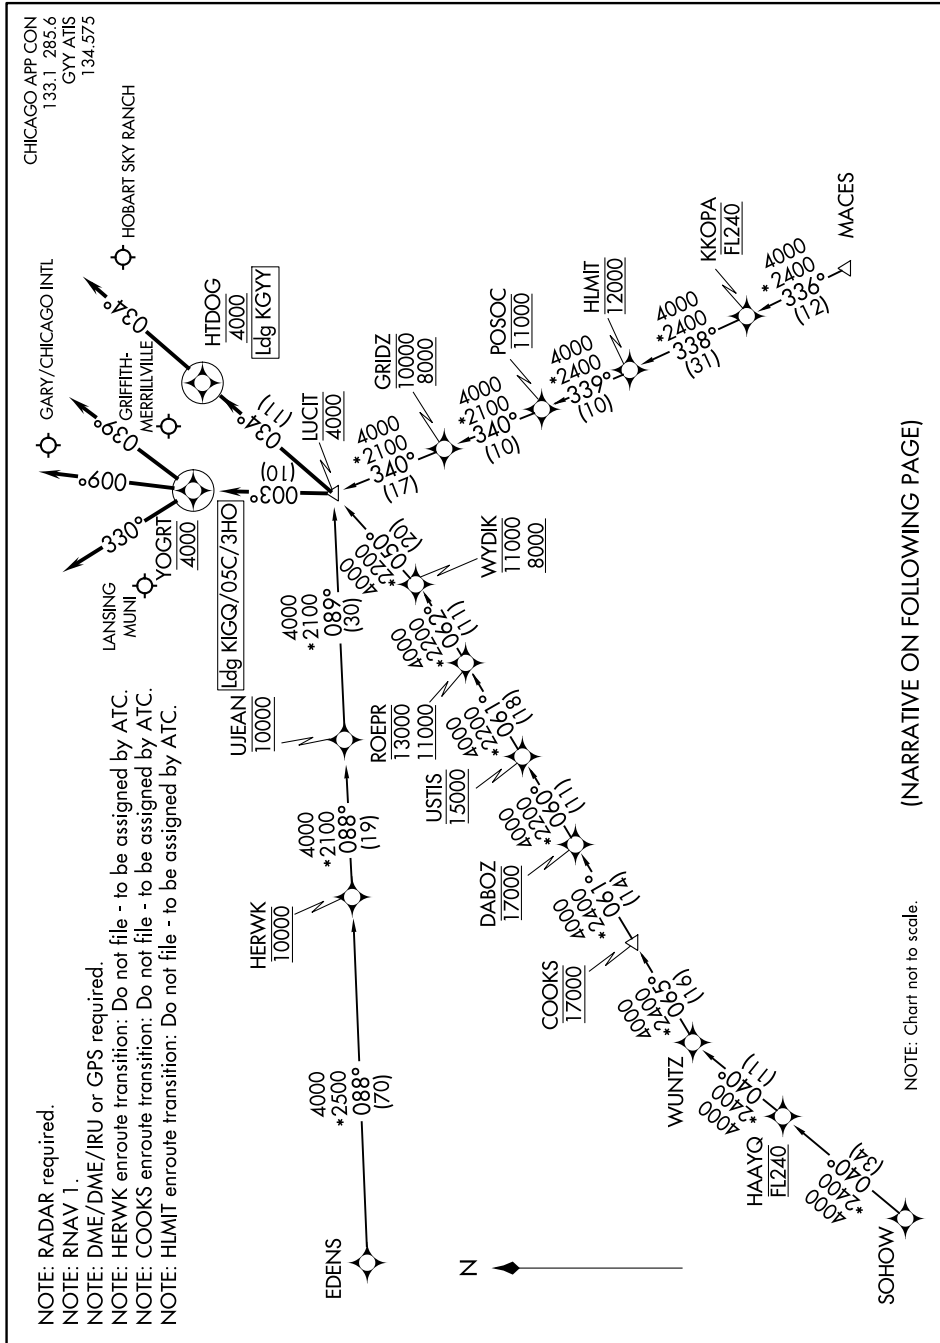

# LUCIT TWO ARRIVAL (RNAV)

GARY, INDIANA

EC-2, 18 APR 2024 to 16 MAY 2024

(NARRATIVE ON FOLLOWING PAGE)

NOTE: Chart not to scale.

EC-2, 18 APR 2024 to 16 MAY 2024

# LUCIT TWO ARRIVAL (RNAV)

GARY, INDIANA