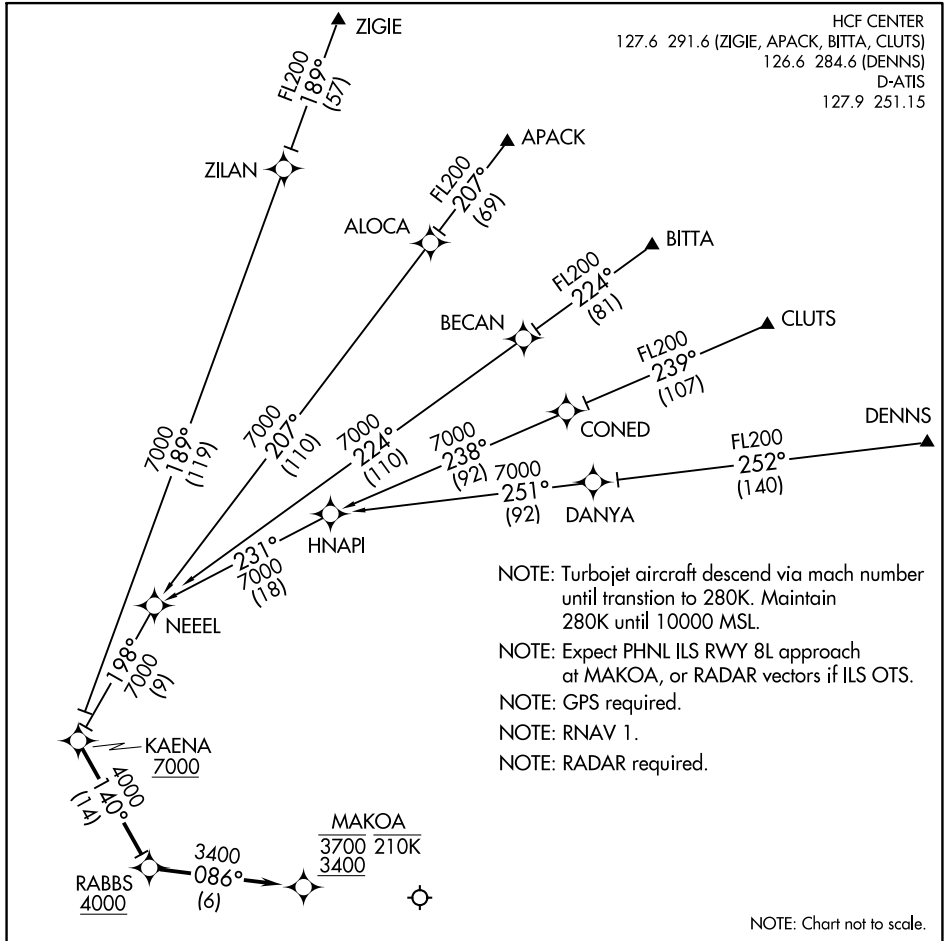

(KAENA.KAENA2) 17117  
**KAENA TWO ARRIVAL (RNAV)**

DANIEL K INOUYE INTL (HNL) (PHNL)  
 AL-754 (FAA) HONOLULU, HAWAII

PAC, 21 MAR 2024 to 16 MAY 2024

PAC, 21 MAR 2024 to 16 MAY 2024

**ARRIVAL ROUTE DESCRIPTION**

- APACK TRANSITION (APACK.KAENA2)
- BITTA TRANSITION (BITTA.KAENA2)
- CLUTS TRANSITION (CLUTS.KAENA2)
- DENNS TRANSITION (DENNS.KAENA2)
- ZIGIE TRANSITION (ZIGIE.KAENA2)

From KAENA as depicted to MAKOA. Cross RABBS at/above 4000, cross MAKOA at/below 3700 and at/above 3400 and at/below 210K.  
 Expect PHNL ILS RWY 8L approach.

LOST COMMUNICATIONS: Descend via the KAENA ARRIVAL. At MAKOA, cleared PHNL ILS RWY 8L approach.

**KAENA TWO ARRIVAL (RNAV)**  
 (KAENA.KAENA2) 20OCT11

HONOLULU, HAWAII  
 DANIEL K INOUYE INTL (HNL) (PHNL)