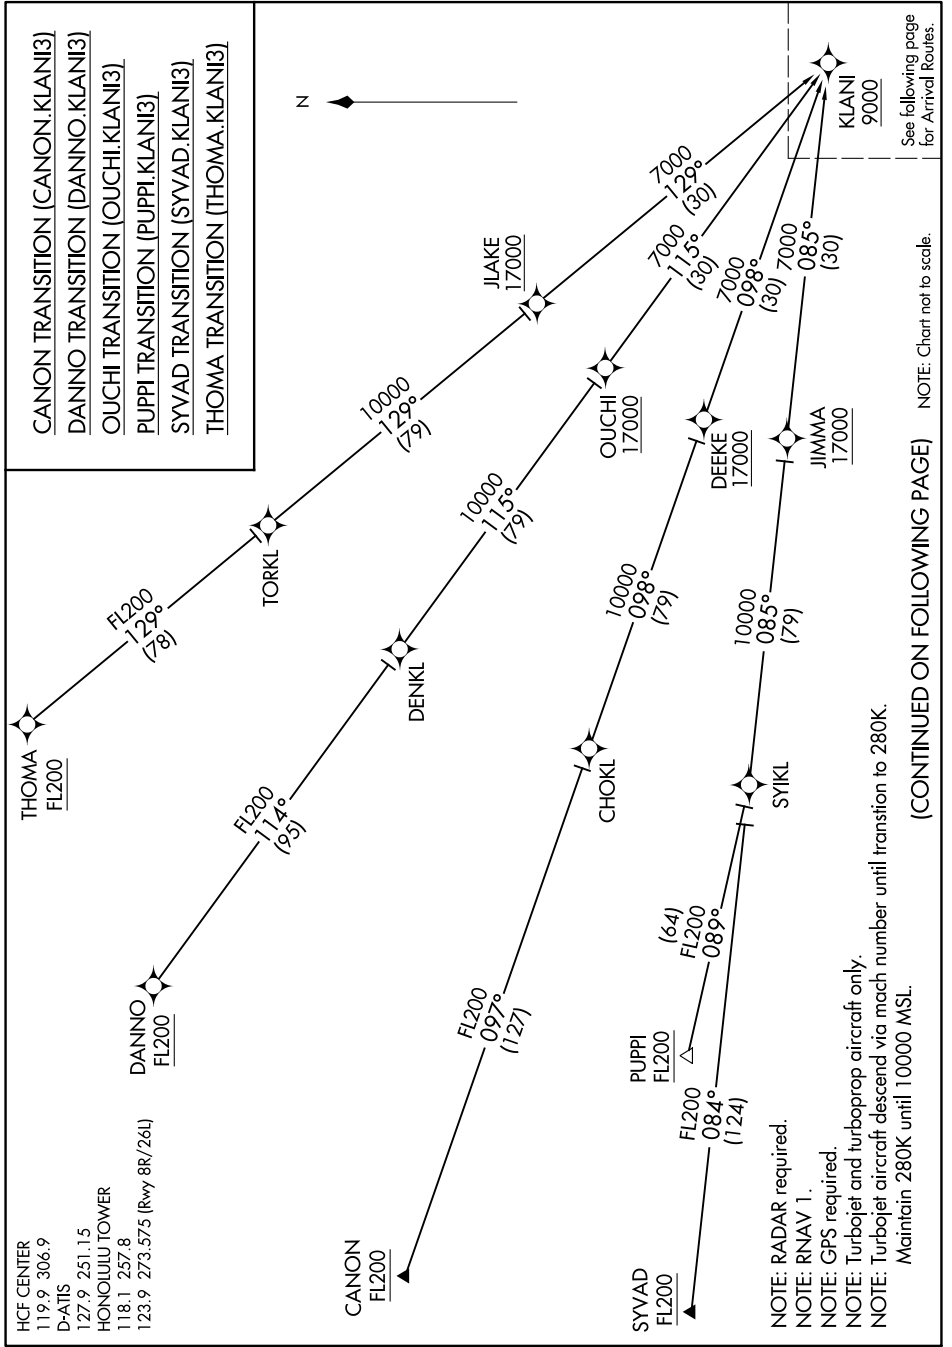

KLANI THREE ARRIVAL (RNAV) Transition Routes

HONOLULU, HAWAII

PAC, 21 MAR 2024 to 16 MAY 2024

HONOLULU, HAWAII

(CONTINUED ON FOLLOWING PAGE)

PAC, 21 MAR 2024 to 16 MAY 2024