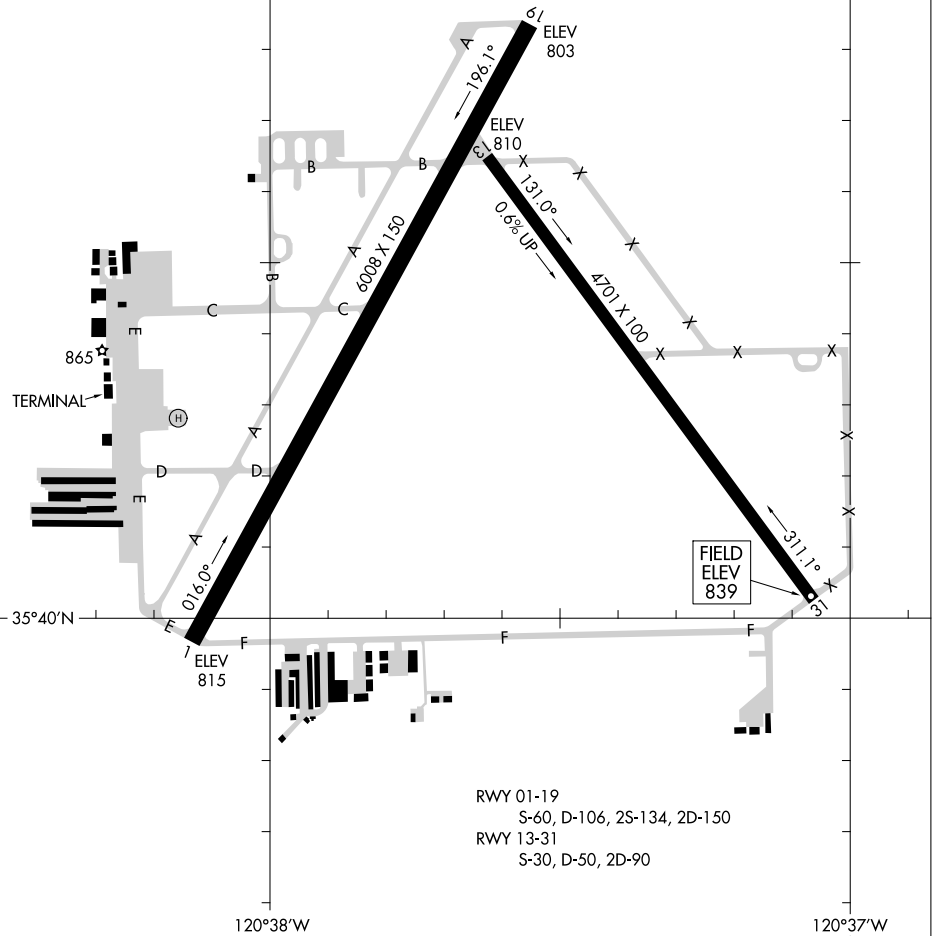

20086

AIRPORT DIAGRAM

AL-858 (FAA)

PASO ROBLES MUNI (P.R.B)
PASO ROBLES, CALIFORNIA

ASOS
120.125
CTAF/UNICOM
123.0

35°41'N

SW-3, 18 APR 2024 to 16 MAY 2024

SW-3, 18 APR 2024 to 16 MAY 2024

35°40'N

RWY 01-19
S-60, D-106, 2S-134, 2D-150
RWY 13-31
S-30, D-50, 2D-90

120°38'W

120°37'W

AIRPORT DIAGRAM

20086

PASO ROBLES, CALIFORNIA
PASO ROBLES MUNI (P.R.B)