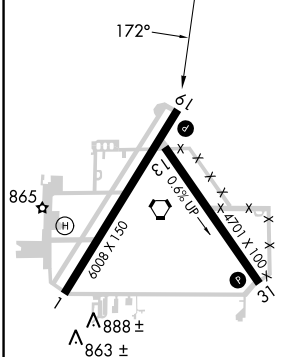

VORTAC PRB 114.3 Chan 90	APP CRS 172°	Rwy Idg TDZE Apt Elev 6008 812 839
--	------------------------	--

VOR RWY 19

PASO ROBLES MUNI (P.R.B)

DME required.	MISSED APPROACH: Climb to 1300 then climbing left turn to 4500 on heading 032° and PRB R-077 to JEBNO 12.5 DME and hold, continue climb-in-hold to 4500.
---------------	--

ASOS 120.125	OAKLAND CENTER 128.7 307.0	UNICOM 123.0 (CTAF) 0
------------------------	--------------------------------------	---------------------------------

ELEV 839	TDZE 812
----------	----------

REIL Rwy 19
MIRL Rwy 13-31 0
HIRL Rwy 1-19 0