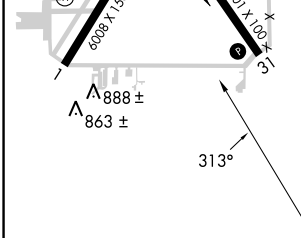

VORTAC PRB 114.3 Chan 90	APP CRS 313°	Rwy Idg TDZE Apt Elev	N/A N/A 839

VOR-B

PASO ROBLES MUNI (PRB)

▽ ▲ DME required.	MISSED APPROACH: Climbing right turn to 4700 in PRB VORTAC holding pattern, continue climb-in hold to 4700.

ASOS 120.125	OAKLAND CENTER 128.7 307.0	UNICOM 123.0 (CTAF) 0

CATEGORY	A	B	C	D
C CIRCLING	1560-1 721 (800-1)		1560-2 721 (800-2)	1720-3 881 (900-3)

SW-3, 18 APR 2024 to 16 MAY 2024

SW-3, 18 APR 2024 to 16 MAY 2024