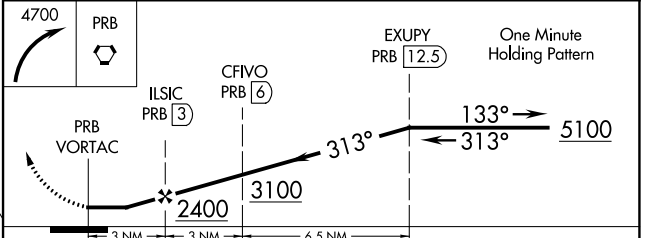

VORTAC PRB 114.3 Chan 90	APP CRS 313°	Rwy Idg TDZE Apt Elev	N/A N/A 839

VOR-B

PASO ROBLES MUNI (PRB)

▽ ▲ DME required.	MISSED APPROACH: Climbing right turn to 4700 in PRB VORTAC holding pattern, continue climb-in hold to 4700.

ASOS 120.125	OAKLAND CENTER 128.7 307.0	UNICOM 123.0 (CTAF) 0

CATEGORY	A	B	C	D
C CIRCLING	1560-1 721 (800-1)		1560-2 721 (800-2)	1720-3 881 (900-3)

SW-3, 18 APR 2024 to 16 MAY 2024

SW-3, 18 APR 2024 to 16 MAY 2024