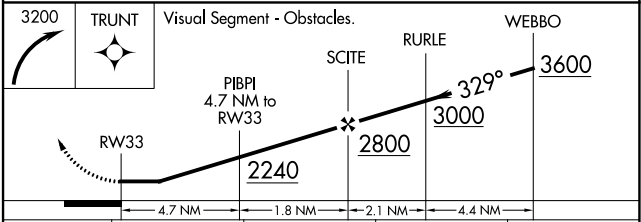

APP CRS	Rwy Idg	4000
329°	TDZE	692
	Apt Elev	692

RNAV (GPS) RWY 33

CHAUTAUGUA COUNTY/DUNKIRK (DKK)

RNP APCH.

⚠ Circling Cat D NA southeast of Rwy 6 and southwest of Rwy 33.
 Rwy 33 helicopter visibility reduction below 1 SM NA.
❄ -22°C Straight-In Rwy 33 NA at night, Circling Rwy 6, 24, 33 NA at night.

MISSED APPROACH: Climbing right turn to 3200 direct TRUNT and hold.

ASOS 119.275	BUFFALO APP CON 126.5 317.6	UNICOM 123.075 (CTAF) 0
------------------------	---------------------------------------	--

CATEGORY	A	B	C	D
LNAV MDA	1860-1¼ 1168 (1200-1¼)	1860-1½ 1168 (1200-1½)	1860-3	1168 (1200-3)
C CIRCLING	1860-1¼ 1168 (1200-1¼)	1860-1½ 1168 (1200-1½)	1860-3	2140-3 1448 (1500-3)