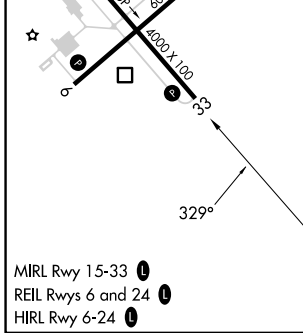

APP CRS	Rwy Idg	4000
329°	TDZE	692
	Apt Elev	692

RNAV (GPS) RWY 33

CHAUTAUGUA COUNTY/DUNKIRK (DKK)

RNP APCH.

⚠ Circling Cat D NA southeast of Rwy 6 and southwest of Rwy 33.
 Rwy 33 helicopter visibility reduction below 1 SM NA.
❄ -22°C Straight-In Rwy 33 NA at night, Circling Rwy 6, 24, 33 NA at night.

MISSED APPROACH: Climbing right turn to 3200 direct TRUNT and hold.

ASOS 119.275	BUFFALO APP CON 126.5 317.6	UNICOM 123.075 (CTAF) 0
------------------------	---------------------------------------	--

CATEGORY	A	B	C	D
LNAV MDA	1860-1¼ 1168 (1200-1¼)	1860-1½ 1168 (1200-1½)	1860-3	1168 (1200-3)
C CIRCLING	1860-1¼ 1168 (1200-1¼)	1860-1½ 1168 (1200-1½)	1860-3	2140-3 1448 (1500-3)