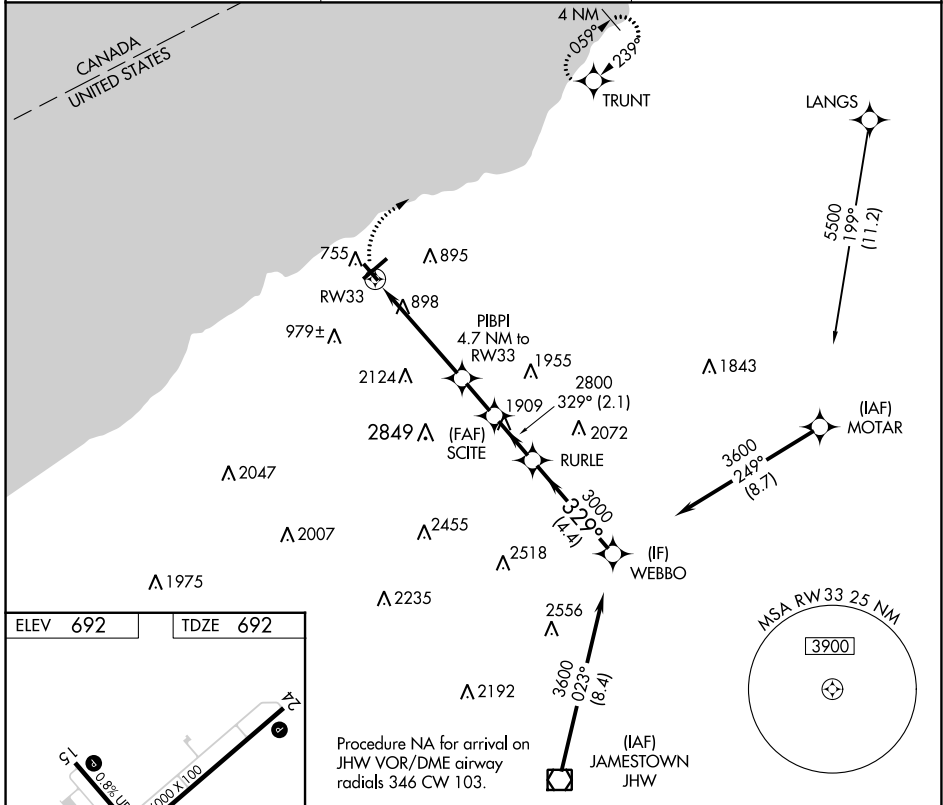

APP CRS	Rwy Idg	4000
329°	TDZE	692
	Apt Elev	692

RNAV (GPS) RWY 33

CHAUTAUGUA COUNTY/DUNKIRK (DKK)

RNP APCH.

⚠ Circling Cat D NA southeast of Rwy 6 and southwest of Rwy 33.
 Rwy 33 helicopter visibility reduction below 1 SM NA.
❄ -22°C Straight-In Rwy 33 NA at night, Circling Rwy 6, 24, 33 NA at night.

MISSED APPROACH: Climbing right turn to 3200 direct TRUNT and hold.

ASOS 119.275	BUFFALO APP CON 126.5 317.6	UNICOM 123.075 (CTAF) 0
------------------------	---------------------------------------	--

CATEGORY	A	B	C	D
LNAV MDA	1860-1¼ 1168 (1200-1¼)	1860-1½ 1168 (1200-1½)	1860-3	1168 (1200-3)
C CIRCLING	1860-1¼ 1168 (1200-1¼)	1860-1½ 1168 (1200-1½)	1860-3	2140-3 1448 (1500-3)

NE-2, 18 APR 2024 to 16 MAY 2024

NE-2, 18 APR 2024 to 16 MAY 2024