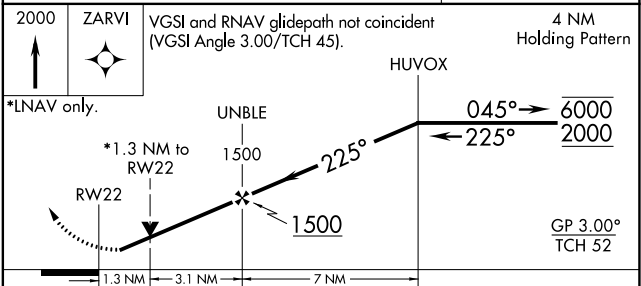

CATEGORY	A	B	C	D
LPV DA		321-$\frac{7}{8}$	270 (300-$\frac{7}{8}$)	
LNAV/VNAV DA		446-1$\frac{1}{8}$	395 (400-1$\frac{1}{8}$)	
LNAV MDA	500-1	449 (500-1)	500-1$\frac{1}{8}$	449 (500-1$\frac{1}{8}$)
CIRCLING	560-1 507 (600-1)	580-1 527 (600-1)	720-1$\frac{3}{4}$ 667 (700-1$\frac{3}{4}$)	720-2 667 (700-2)