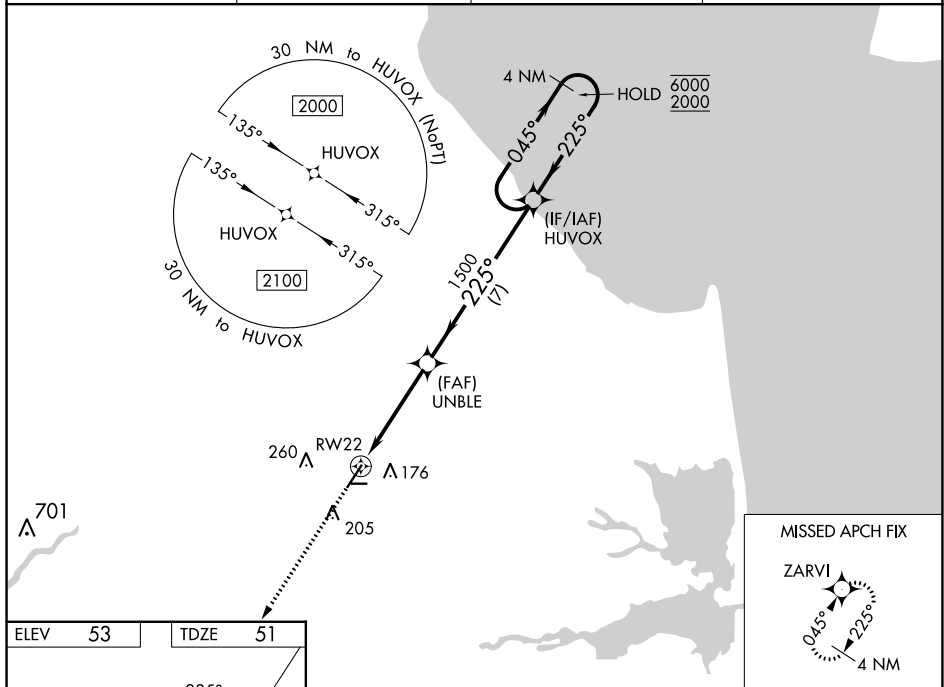

WAAS CH 60921 W22A	APP CRS 225°	Rwy Idg TDZE Apt Elev	5331 51 53
--	------------------------	-----------------------------	---------------------------------------

RNAV (GPS) RWY 22

DELAWARE COASTAL (GED)

RNP APCH.		MISSED APPROACH: Climb to 2000 direct ZARVI and hold.	
<p>⚠ Rwy 22 helicopter visibility reduction below $\frac{3}{4}$ NA. For uncompensated Baro-VNAV systems, LNAV/VNAV NA below -11°C or above 54°C.</p>			

ASOS 118.375	DOVER APP CON 132.425 257.875	GCO 125.55	UNICOM 123.0 (CTAF) 0
------------------------	---	----------------------	---------------------------------

NE-3, 18 APR 2024 to 16 MAY 2024

NE-3, 18 APR 2024 to 16 MAY 2024