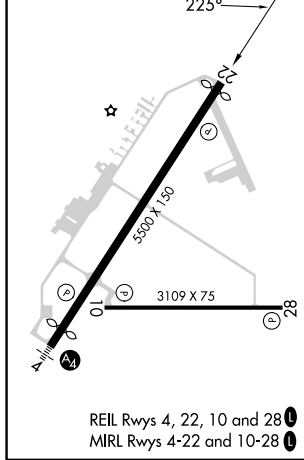

CATEGORY	A	B	C	D
LPV DA		321-$\frac{7}{8}$	270 (300-$\frac{7}{8}$)	
LNAV/VNAV DA		446-1$\frac{1}{8}$	395 (400-1$\frac{1}{8}$)	
LNAV MDA	500-1	449 (500-1)	500-1$\frac{1}{8}$	449 (500-1$\frac{1}{8}$)
CIRCLING	560-1 507 (600-1)	580-1 527 (600-1)	720-1$\frac{3}{4}$ 667 (700-1$\frac{3}{4}$)	720-2 667 (700-2)