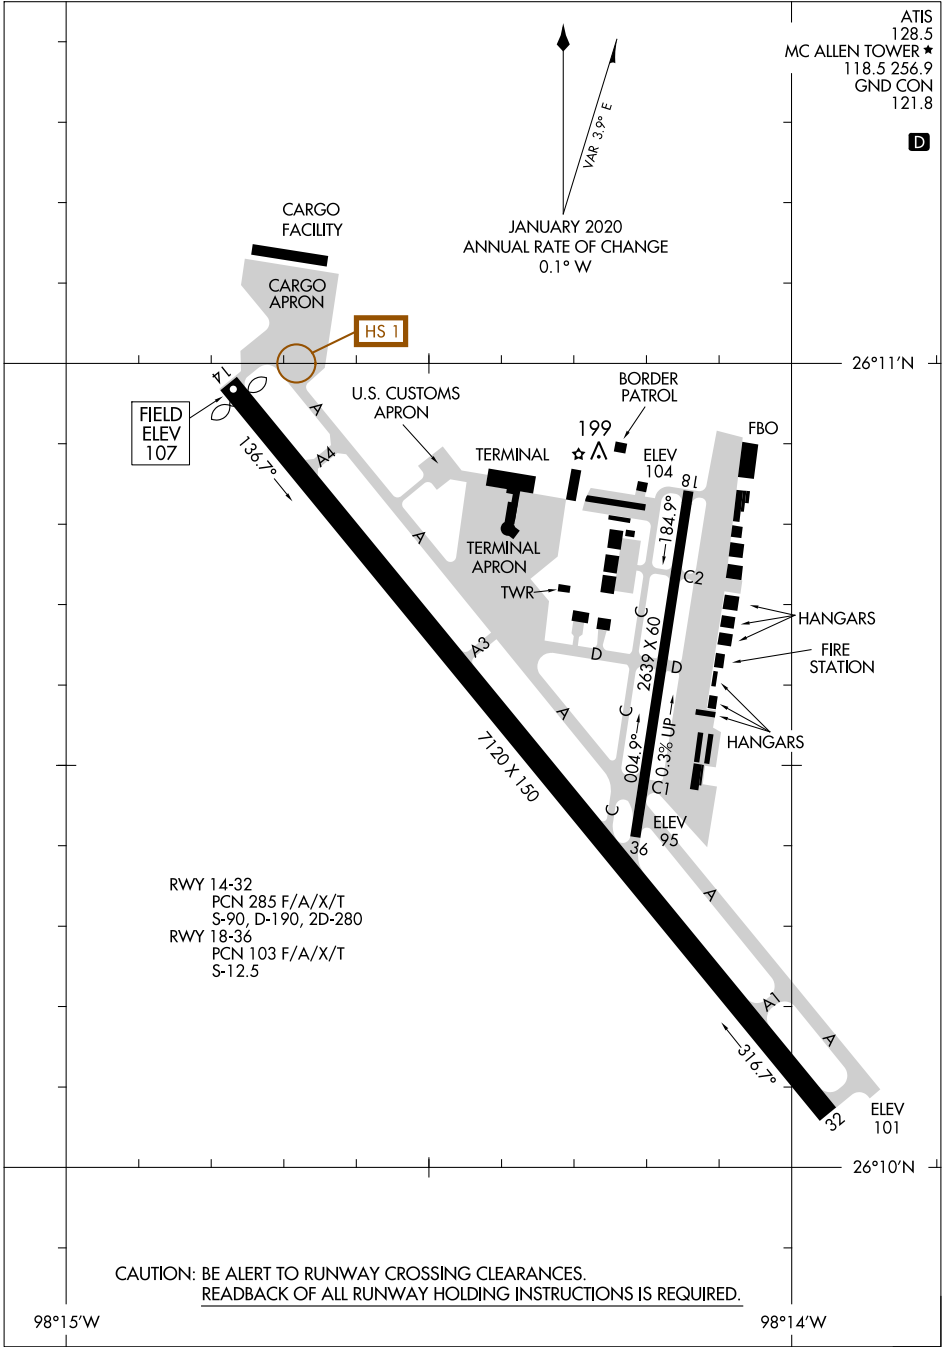

# AIRPORT DIAGRAM

AL-985 (FAA)

MC ALLEN INTL (MFE)

MC ALLEN, TEXAS

ATIS 128.5  
 MC ALLEN TOWER ★ 118.5 256.9  
 GND CON 121.8  
D

SC-3, 18 APR 2024 to 16 MAY 2024

SC-3, 18 APR 2024 to 16 MAY 2024

# AIRPORT DIAGRAM

MC ALLEN, TEXAS

MC ALLEN INTL (MFE)