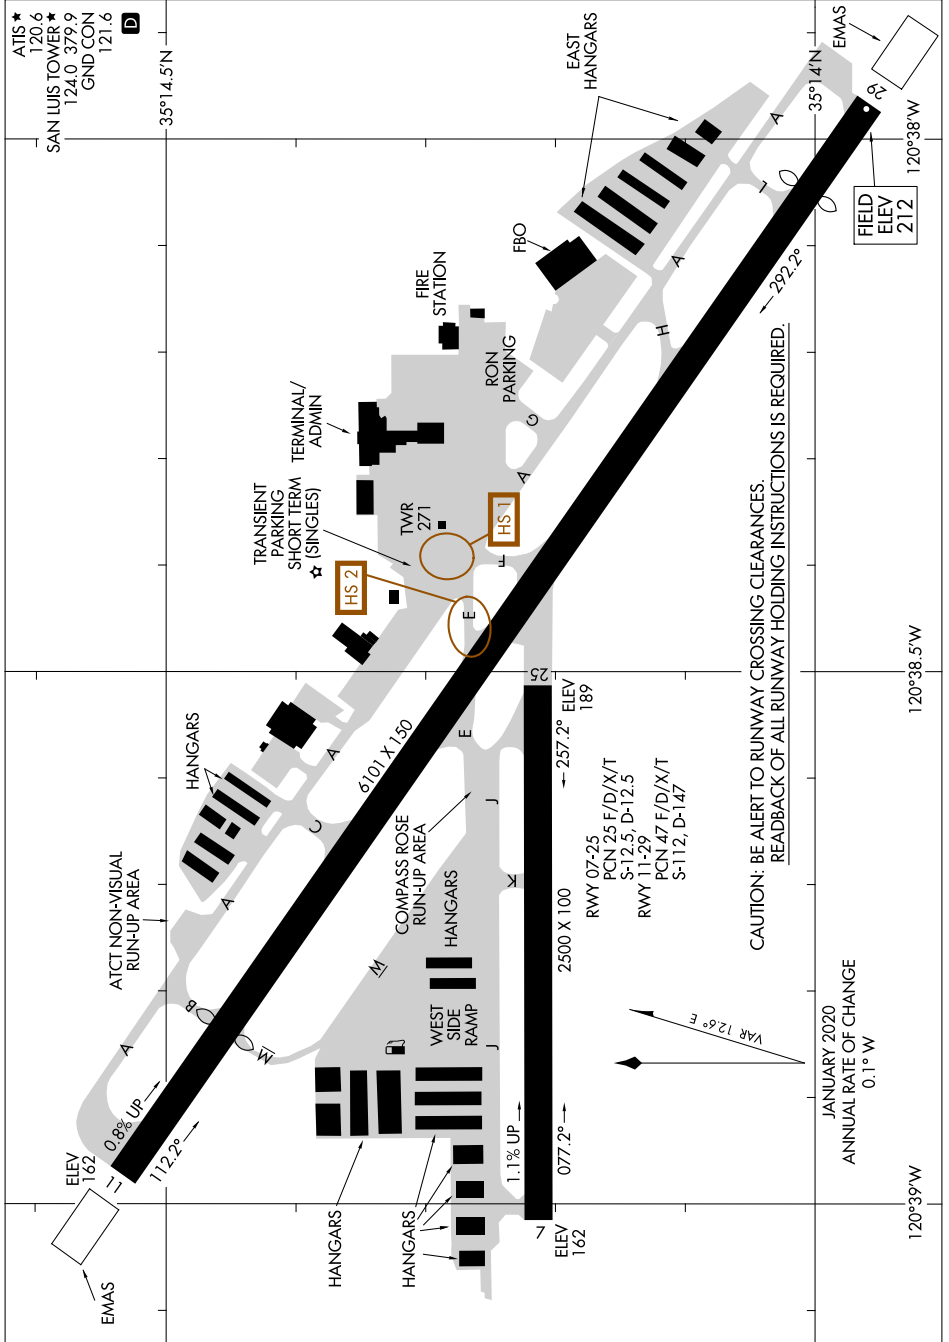

AIRPORT DIAGRAM

SAN LUIS OBISPO COUNTY RGNL (SBP)
SAN LUIS OBISPO, CALIFORNIA

AL-989 (FAA)

SW-3, 18 APR 2024 to 16 MAY 2024

SW-3, 18 APR 2024 to 16 MAY 2024

AIRPORT DIAGRAM

SAN LUIS OBISPO, CALIFORNIA
SAN LUIS OBISPO COUNTY RGNL (SBP)