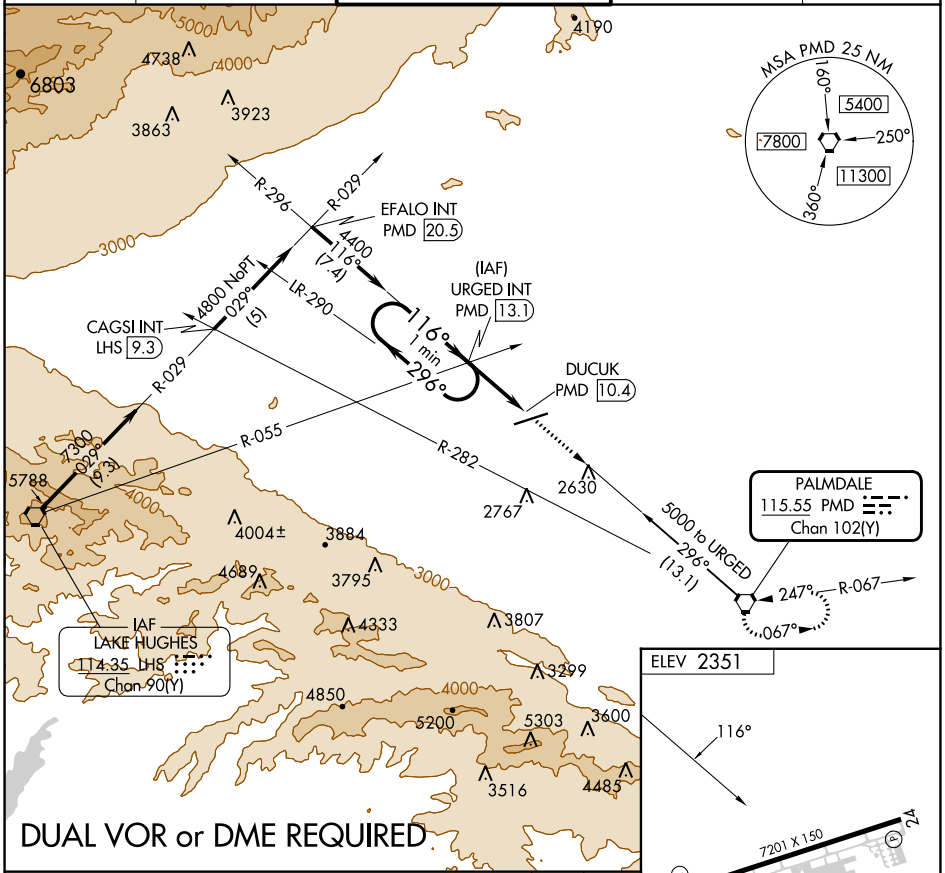

VORTAC PMD 115.55 Chan 102(Y)	APP CRS 116°	Rwy Idg TDZE Apt Elev N/A N/A 2351
---	------------------------	--

VOR-B

GENERAL WM J FOX AIRFIELD (WJF)

MISSSED APPROACH: Climb to 4500 direct PMD VORTAC and hold.

ATIS 126.3	JOSHUA APP CON 126.1 290.3	FOX TOWER * 118.525 (CTAF) 256.9	GND CON 121.7 256.9	UNICOM 122.95
----------------------	--------------------------------------	--	-------------------------------	-------------------------

SW-3, 18 APR 2024 to 16 MAY 2024

SW-3, 18 APR 2024 to 16 MAY 2024

CATEGORY	A	B	C	D	FAF to MAP 2.7 NM					
CIRCLING	3320-1¼ 969 (1000-1¼)	3320-1½ 969 (1000-1½)	3320-3 969 (1000-3)		Knots	60	90	120	150	180
					Min:Sec	2:42	1:48	1:21	1:05	0:54

VOR-B