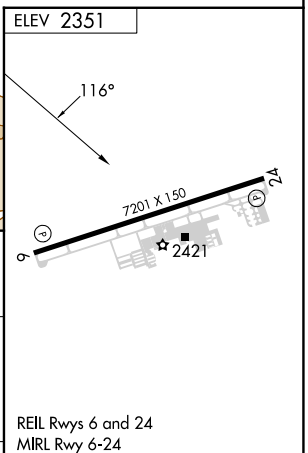

VORTAC PMD 115.55 Chan 102(Y)	APP CRS 116°	Rwy Idg TDZE Apt Elev N/A N/A 2351
---	------------------------	--

VOR-B

GENERAL WM J FOX AIRFIELD (WJF)

MISSSED APPROACH: Climb to 4500 direct PMD VORTAC and hold.

SW-3, 18 APR 2024 to 16 MAY 2024

SW-3, 18 APR 2024 to 16 MAY 2024

CATEGORY	A	B	C	D	FAF to MAP 2.7 NM					
CIRCLING	3320-1¼ 969 (1000-1¼)	3320-1½ 969 (1000-1½)	3320-3 969 (1000-3)		Knots	60	90	120	150	180
					Min:Sec	2:42	1:48	1:21	1:05	0:54