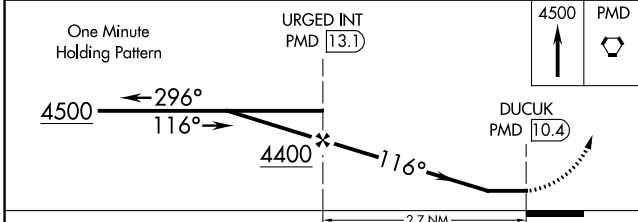

VORTAC PMD 115.55 Chan 102(Y)	APP CRS 116°	Rwy Idg TDZE Apt Elev N/A N/A 2351
---	------------------------	--

VOR-B

GENERAL WM J FOX AIRFIELD (WJF)

MISSSED APPROACH: Climb to 4500 direct PMD VORTAC and hold.

SW-3, 18 APR 2024 to 16 MAY 2024

SW-3, 18 APR 2024 to 16 MAY 2024

CATEGORY	A	B	C	D	FAF to MAP 2.7 NM					
CIRCLING	3320-1¼ 969 (1000-1¼)	3320-1½ 969 (1000-1½)	3320-3 969 (1000-3)		Knots	60	90	120	150	180
					Min:Sec	2:42	1:48	1:21	1:05	0:54