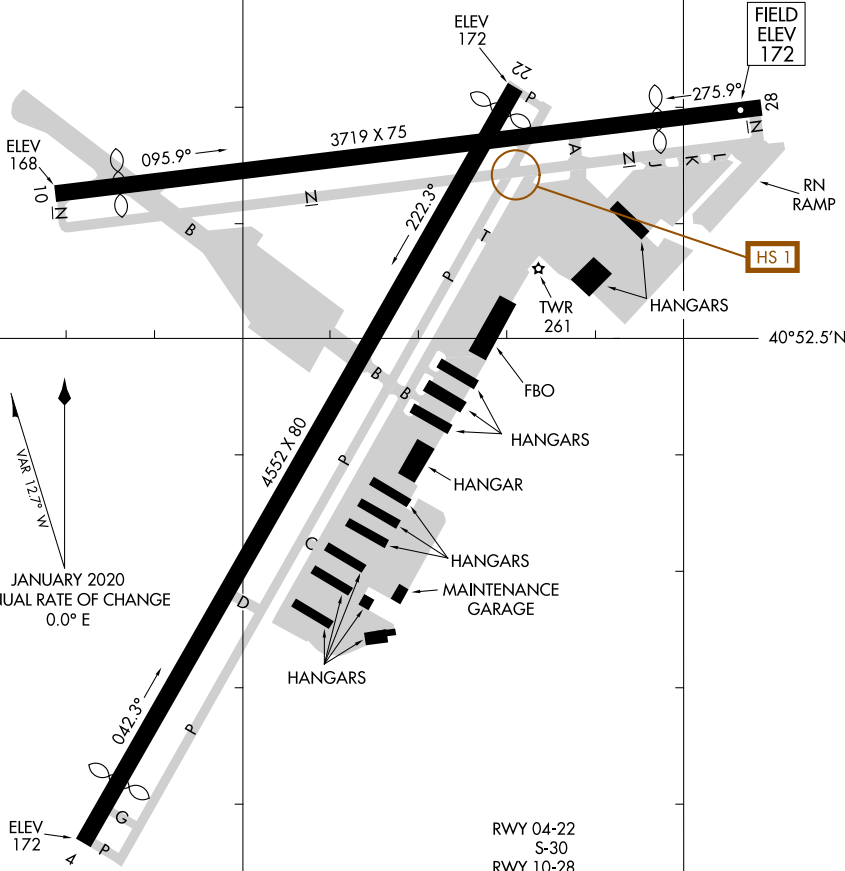

23054

AIRPORT DIAGRAM

AL-5275 (FAA)

ESSEX COUNTY (CDW)
CALDWELL, NEW JERSEY

ATIS
 135.5
 CALDWELL TOWER ★
 119.8
 GND CON
 121.9
 CLNC DEL
 121.1

NE-2, 18 APR 2024 to 16 MAY 2024

NE-2, 18 APR 2024 to 16 MAY 2024

CAUTION: BE ALERT TO RUNWAY CROSSING CLEARANCES.
 READBACK OF ALL RUNWAY HOLDING INSTRUCTIONS IS REQUIRED.

74°17.0'W

74°16.5'W

AIRPORT DIAGRAM

23054

CALDWELL, NEW JERSEY
ESSEX COUNTY (CDW)