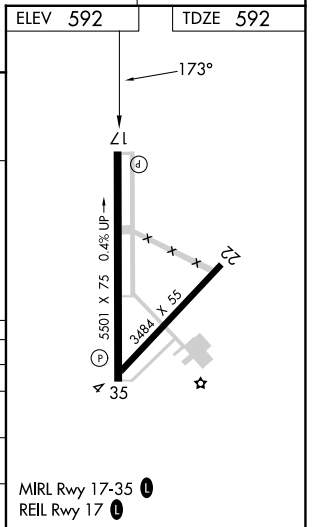

WAAS CH 63230 W17A	APP CRS 173°	Rwy Idg TDZE Apt Elev	5501 592 592
--	------------------------	-----------------------------	---

RNAV (GPS) RWY 17

MC GREGOR EXEC (PWG)

RNP APCH - GPS.

ASR Baro-VNAV NA when using Waco Rgnl altimeter setting. For uncompensated Baro-VNAV systems, LNAV/VNAV NA below -20°C or above 54°C. When local altimeter setting not received, use Waco Rgnl altimeter setting and increase LPV DA to 873 feet and all visibilities 1/8 SM; increase LNAV/VNAV DA to 873 feet and all visibilities 1/8 SM; increase all MDAs 40 feet and Circling visibility Cat C 1/8 SM.

MISSED APPROACH:
Climb to 2500 direct ZUDIS and on track 095° to SATTY and hold.

AWOS-3PT 135.525	WACO APP CON ★ 127.65 352.0	GCO 121.725	UNICOM 122.8 (CTAF) 0
----------------------------	---------------------------------------	-----------------------	--

CATEGORY	A	B	C	D
LPV DA	842-3/4	250 (300-3/4)		NA
LNAV/VNAV DA	842-3/4	250 (300-3/4)		NA
LNAV MDA	1040-1	448 (500-1)	1040-1 3/8 448 (500-1 3/8)	NA
CIRCLING	1040-1 448 (500-1)	1060-1 468 (500-1)	1300-2 708 (800-2)	NA