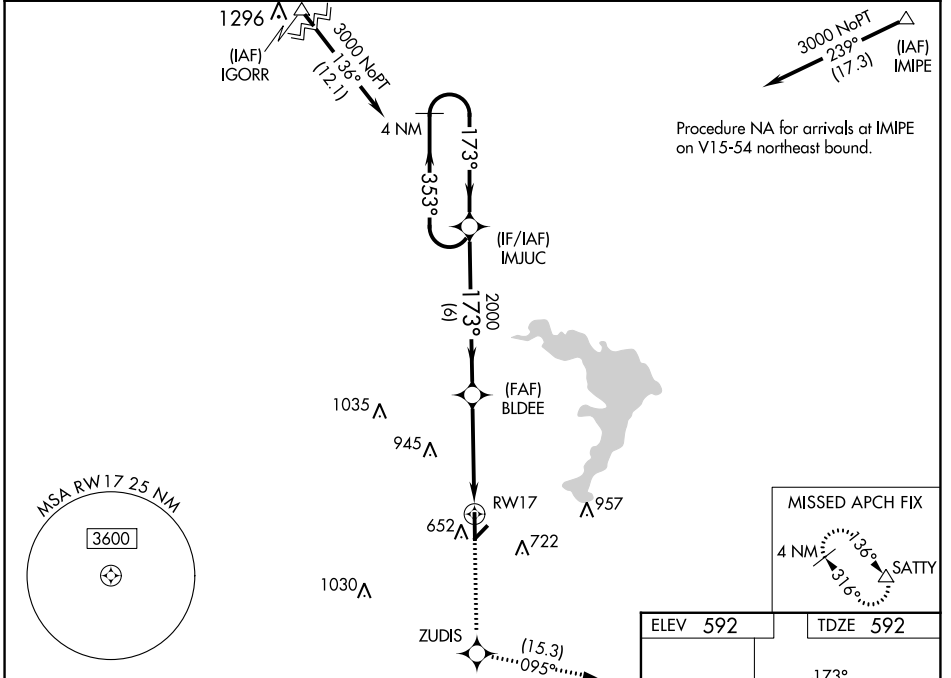

WAAS CH 63230 W17A	APP CRS 173°	Rwy Idg TDZE Apt Elev	5501 592 592
--	------------------------	-----------------------------	---

RNAV (GPS) RWY 17

MC GREGOR EXEC (PWG)

RNP APCH - GPS.

ASR Baro-VNAV NA when using Waco Rgnl altimeter setting. For uncompensated Baro-VNAV systems, LNAV/VNAV NA below -20°C or above 54°C. When local altimeter setting not received, use Waco Rgnl altimeter setting and increase LPV DA to 873 feet and all visibilities 1/8 SM; increase LNAV/VNAV DA to 873 feet and all visibilities 1/8 SM; increase all MDAs 40 feet and Circling visibility Cat C 1/8 SM.

MISSED APPROACH:
Climb to 2500 direct ZUDIS and on track 095° to SATTY and hold.

AWOS-3PT 135.525	WACO APP CON ★ 127.65 352.0	GCO 121.725	UNICOM 122.8 (CTAF) 0
----------------------------	---------------------------------------	-----------------------	--

CATEGORY	A	B	C	D
LPV DA	842-3/4	250 (300-3/4)		NA
LNAV/VNAV DA	842-3/4	250 (300-3/4)		NA
LNAV MDA	1040-1	448 (500-1)	1040-1 3/8 448 (500-1 3/8)	NA
CIRCLING	1040-1 448 (500-1)	1060-1 468 (500-1)	1300-2 708 (800-2)	NA