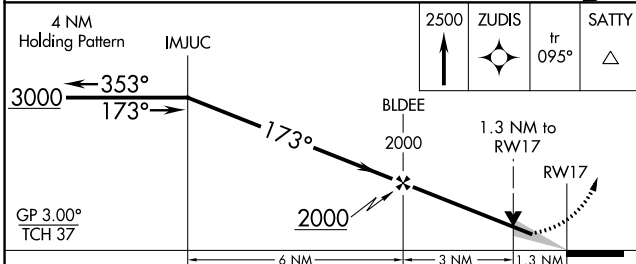

WAAS CH 63230 W17A	APP CRS 173°	Rwy Idg TDZE Apt Elev	5501 592 592
--	------------------------	-----------------------------	---

RNAV (GPS) RWY 17

MC GREGOR EXEC (PWG)

RNP APCH - GPS.

ASR Baro-VNAV NA when using Waco Rgnl altimeter setting. For uncompensated Baro-VNAV systems, LNAV/VNAV NA below -20°C or above 54°C. When local altimeter setting not received, use Waco Rgnl altimeter setting and increase LPV DA to 873 feet and all visibilities 1/8 SM; increase LNAV/VNAV DA to 873 feet and all visibilities 1/8 SM; increase all MDAs 40 feet and Circling visibility Cat C 1/8 SM.

MISSED APPROACH:
Climb to 2500 direct ZUDIS and on track 095° to SATTY and hold.

AWOS-3PT 135.525	WACO APP CON ★ 127.65 352.0	GCO 121.725	UNICOM 122.8 (CTAF) 0
----------------------------	---------------------------------------	-----------------------	--