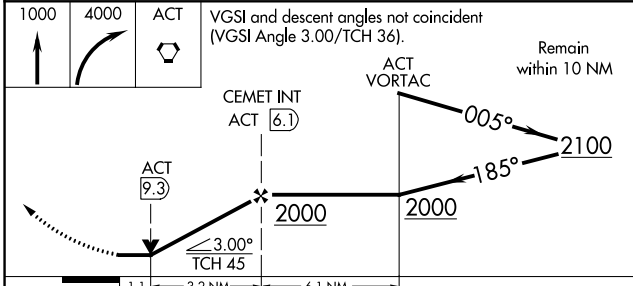

VORTAC ACT	APP CRS	Rwy Idg	5501
115.3	185°	TDZE	592
Chan 100		Apt Elev	592

VOR RWY 17

MC GREGOR EXEC (PWG)

ADF or DME required.		MISSED APPROACH: Climb to 1000 then climbing right turn to 4000 direct ACT VORTAC and hold, continue climb-in-hold to 4000.	
ASR			
AWOS-3PT	WACO APP CON *	GCO	UNICOM
135.525	127.65 352.0	121.725	122.8 (CTAF) 0