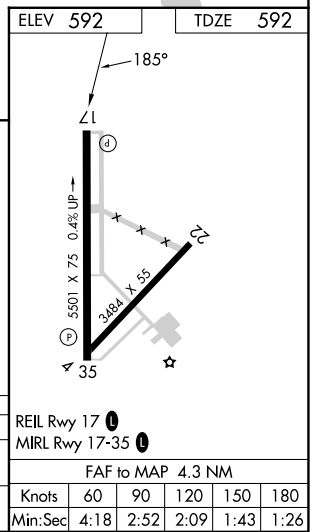

VORTAC ACT	APP CRS	Rwy Idg	5501
115.3	185°	TDZE	592
Chan 100		Apt Elev	592

VOR RWY 17

MC GREGOR EXEC (PWG)

ADF or DME required.		MISSED APPROACH: Climb to 1000 then climbing right turn to 4000 direct ACT VORTAC and hold, continue climb-in-hold to 4000.	
ASR			
AWOS-3PT	WACO APP CON *	GCO	UNICOM
135.525	127.65 352.0	121.725	122.8 (CTAF) 0