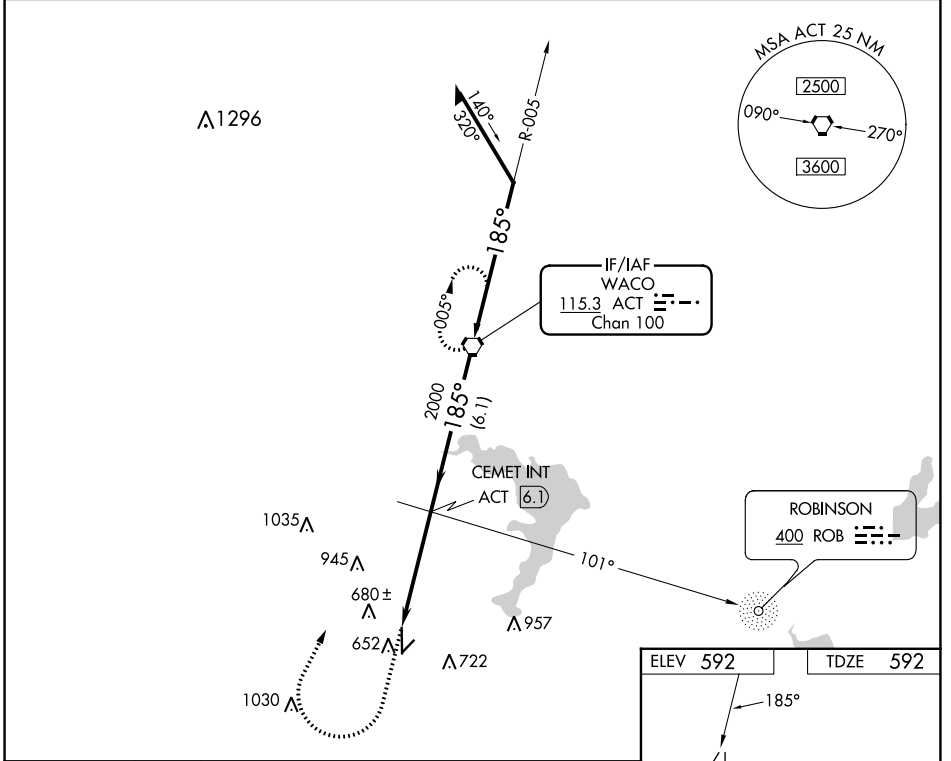

VORTAC ACT	APP CRS	Rwy Idg	5501
115.3	185°	TDZE	592
Chan 100		Apt Elev	592

VOR RWY 17

MC GREGOR EXEC (PWG)

ADF or DME required.		MISSED APPROACH: Climb to 1000 then climbing right turn to 4000 direct ACT VORTAC and hold, continue climb-in-hold to 4000.	
ASR			
AWOS-3PT	WACO APP CON *	GCO	UNICOM
135.525	127.65 352.0	121.725	122.8 (CTAF) 0

SC-3, 18 APR 2024 to 16 MAY 2024

SC-3, 18 APR 2024 to 16 MAY 2024