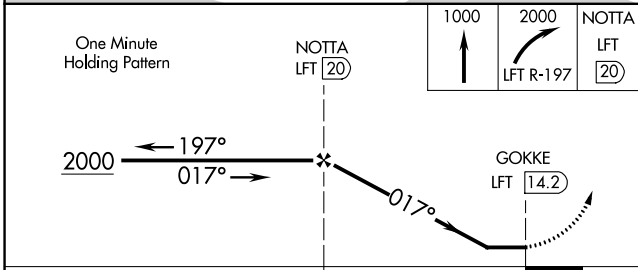

VORTAC LFT 109.8 Chan 35	APP CRS 017°	Rwy Idg TDZE Apt Elev	N/A N/A 16

VOR/DME-B

ABBEVILLE CHRIS CRUSTA MEML (1YA)

NA When local altimeter setting not received, use New Iberia altimeter setting and increase all MDA 40 feet.

MISSED APPROACH: Climb to 1000, then climbing right turn to 2000 via LFT R-197 to NOTTA/LFT 20 DME and hold.

AWOS-3PT 118.875	LAFAYETTE APP CON * 121.1 268.7	GCO 135.075	UNICOM 122.8 (CTAF) 0

CATEGORY	A	B	C	D
CIRCLING	600-1	584 (600-1)	700-2 684 (700-2)	NA

VOR/DME-B

SC-4, 18 APR 2024 to 16 MAY 2024

SC-4, 18 APR 2024 to 16 MAY 2024