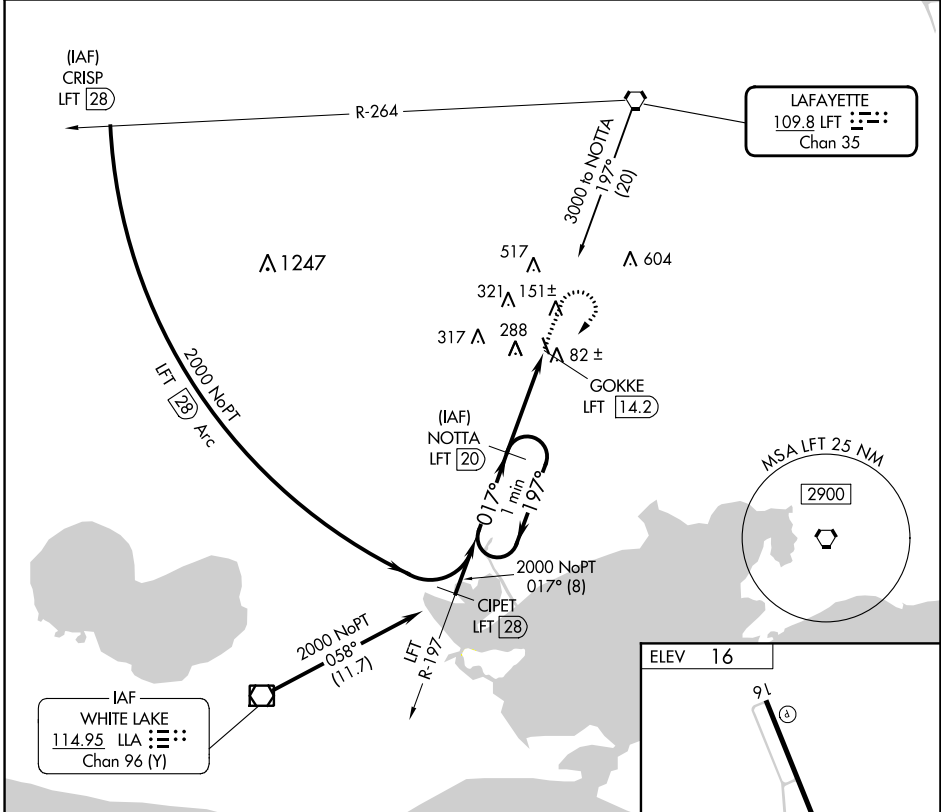

VORTAC LFT 109.8 Chan 35	APP CRS 017°	Rwy Idg TDZE Apt Elev	N/A N/A 16

VOR/DME-B

ABBEVILLE CHRIS CRUSTA MEML (1YA)

NA When local altimeter setting not received, use New Iberia altimeter setting and increase all MDA 40 feet.

MISSED APPROACH: Climb to 1000, then climbing right turn to 2000 via LFT R-197 to NOTTA/LFT 20 DME and hold.

AWOS-3PT 118.875	LAFAYETTE APP CON * 121.1 268.7	GCO 135.075	UNICOM 122.8 (CTAF) 0

CATEGORY	A	B	C	D
CIRCLING	600-1	584 (600-1)	700-2 684 (700-2)	NA

VOR/DME-B

SC-4, 18 APR 2024 to 16 MAY 2024

SC-4, 18 APR 2024 to 16 MAY 2024