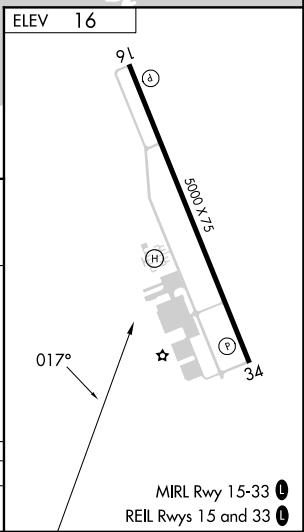

VORTAC LFT 109.8 Chan 35	APP CRS 017°	Rwy Idg TDZE Apt Elev	N/A N/A 16

VOR/DME-B

ABBEVILLE CHRIS CRUSTA MEML (1YA)

NA When local altimeter setting not received, use New Iberia altimeter setting and increase all MDA 40 feet.

MISSED APPROACH: Climb to 1000, then climbing right turn to 2000 via LFT R-197 to NOTTA/LFT 20 DME and hold.

AWOS-3PT 118.875	LAFAYETTE APP CON * 121.1 268.7	GCO 135.075	UNICOM 122.8 (CTAF) 0

CATEGORY	A	B	C	D
CIRCLING	600-1	584 (600-1)	700-2 684 (700-2)	NA

VOR/DME-B

SC-4, 18 APR 2024 to 16 MAY 2024

SC-4, 18 APR 2024 to 16 MAY 2024