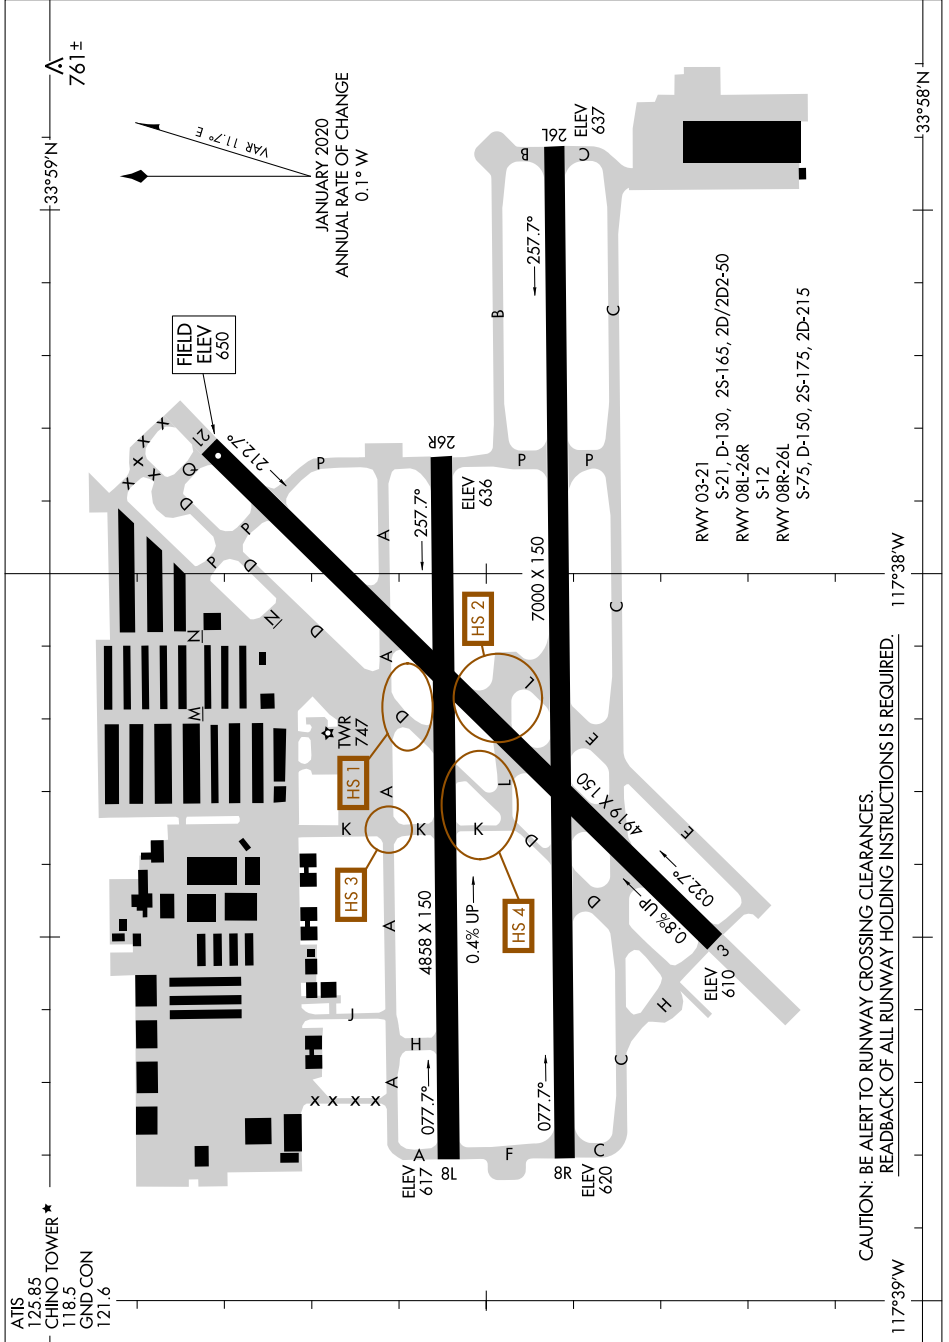

AIRPORT DIAGRAM

AL-5599 (FAA)

CHINO (CNO)
CHINO, CALIFORNIA

SW-3, 18 APR 2024 to 16 MAY 2024

CAUTION: BE ALERT TO RUNWAY CROSSING CLEARANCES.
READBACK OF ALL RUNWAY HOLDING INSTRUCTIONS IS REQUIRED.

117°39'W 117°38'W 33°58'N

SW-3, 18 APR 2024 to 16 MAY 2024

AIRPORT DIAGRAM

CHINO, CALIFORNIA
CHINO (CNO)