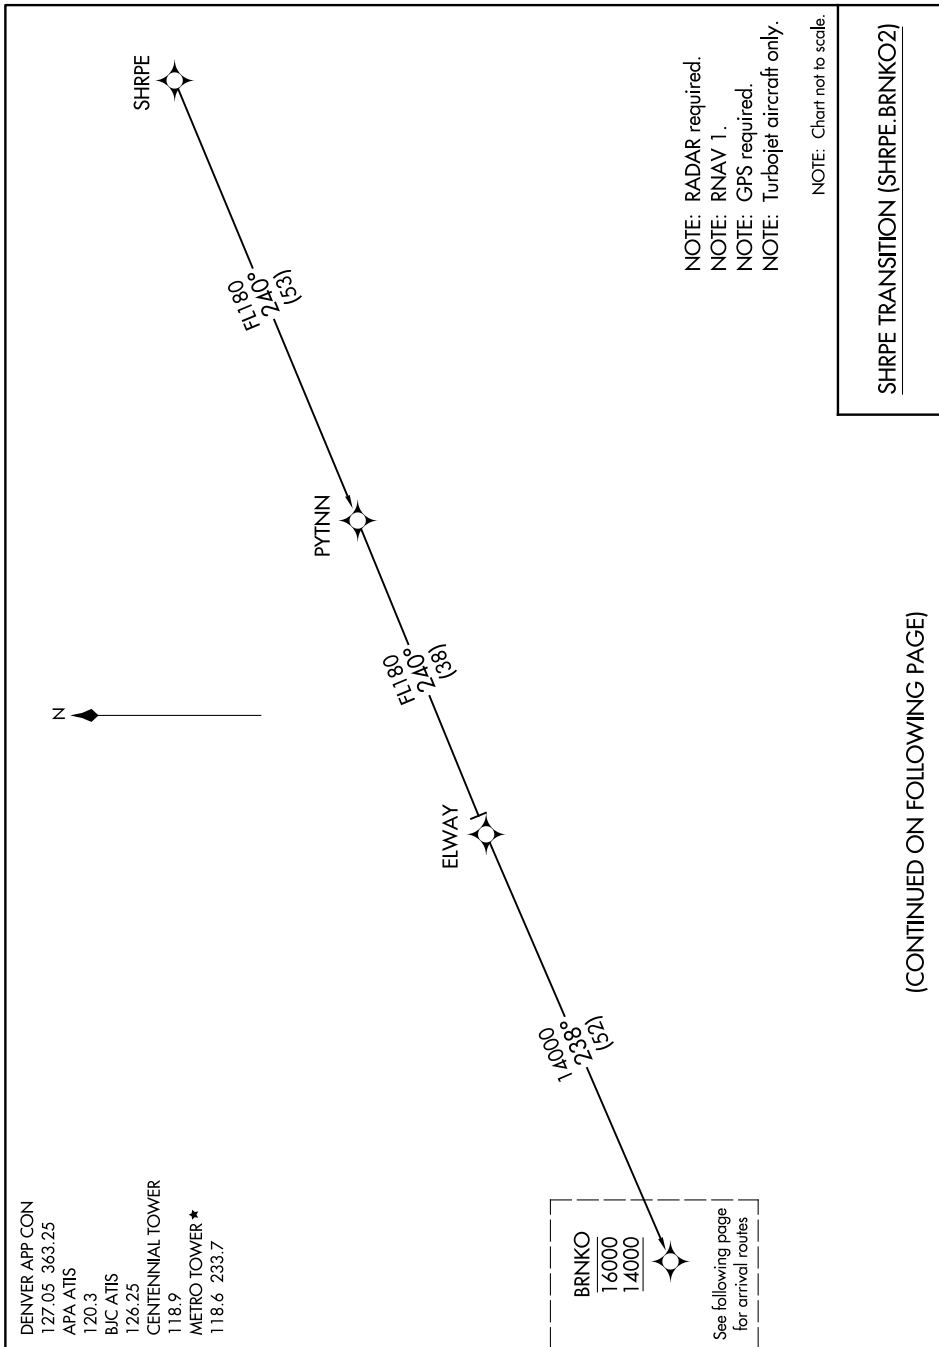

BRNKO TWO ARRIVAL (RNAV) Transition Routes

DENVER, COLORADO

SW-1, 18 APR 2024 to 16 MAY 2024

- DENVER APP CON
127.05 363.25
- APA ATIS
120.3
- BJC ATIS
126.25
- CENTENNIAL TOWER
118.9
- METRO TOWER *
118.6 233.7

BRNKO
 16000
 14000

See following page for arrival routes

SHRPE TRANSITION (SHRPE.BRNKO2)

(CONTINUED ON FOLLOWING PAGE)

BRNKO TWO ARRIVAL (RNAV) Transition Routes

DENVER, COLORADO

SW-1, 18 APR 2024 to 16 MAY 2024