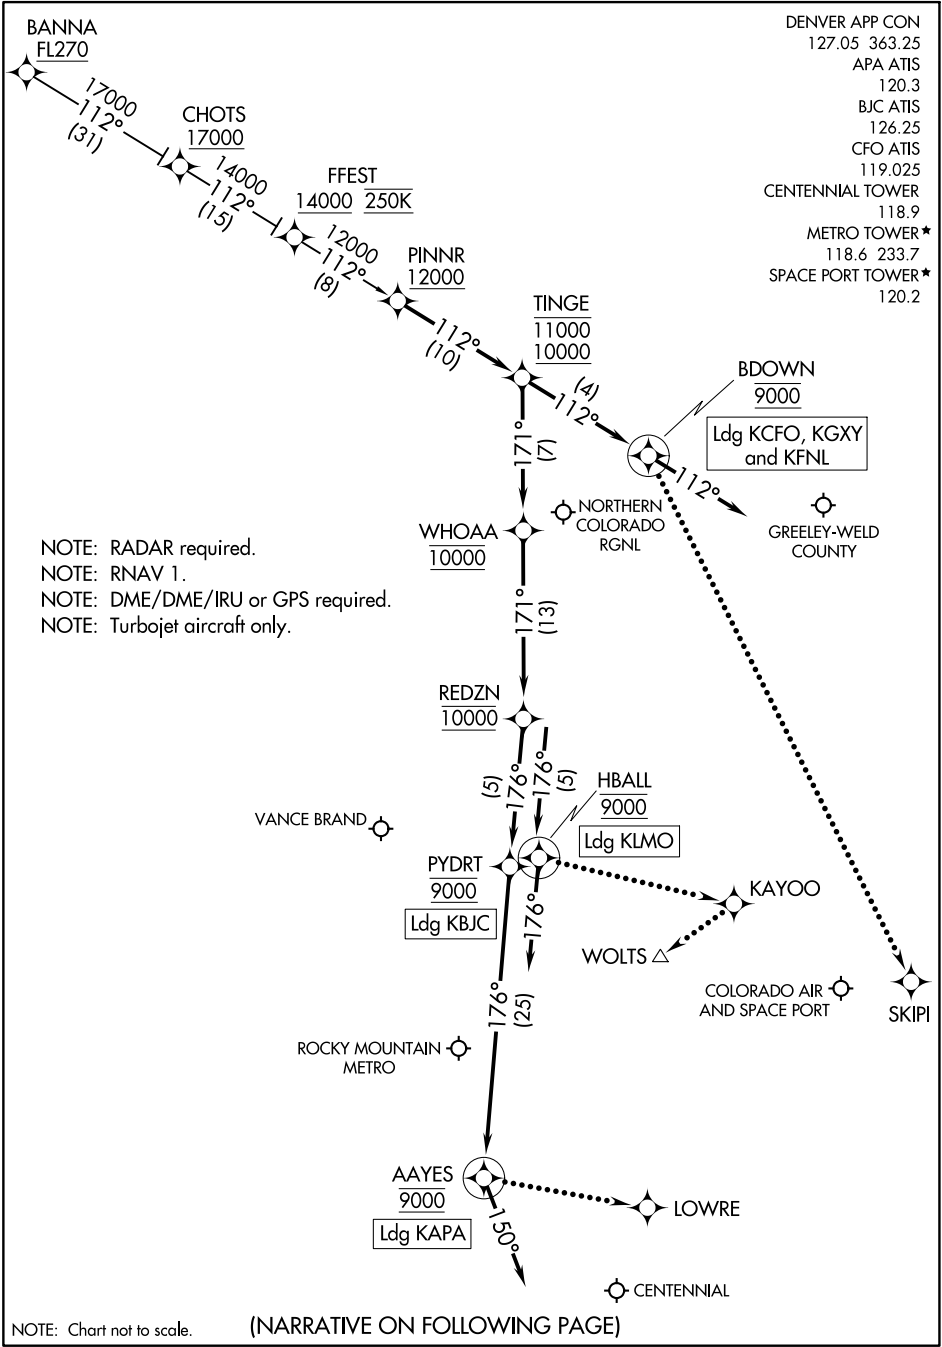

# PINNR THREE ARRIVAL(RNAV)

AL-5715 (FAA)

DENVER, COLORADO

- DENVER APP CON 127.05 363.25
- APA ATIS 120.3
- BJC ATIS 126.25
- CFO ATIS 119.025
- CENTENNIAL TOWER 118.9
- METRO TOWER\* 118.6 233.7
- SPACE PORT TOWER\* 120.2

SW-1, 18 APR 2024 to 16 MAY 2024

SW-1, 18 APR 2024 to 16 MAY 2024

NOTE: Chart not to scale.

(NARRATIVE ON FOLLOWING PAGE)

# PINNR THREE ARRIVAL(RNAV)

DENVER, COLORADO